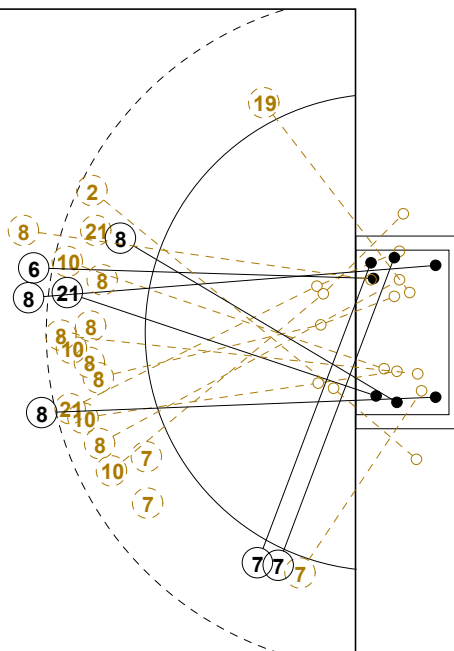

# 2014 WOMEN'S YOUTH WORLD CHAMPIONSHIP IN MKD PICTORIAL MATCH STATISTICS

ROUND 4

MATCH 46

201412046-21-1/1

1st Half  
15 : 8

2nd Half  
17 : 24

**2014 WOMEN'S YOUTH WORLD CHAMPIONSHIP IN MKD**  
INDV/TEAM MATCH STATISTICS

OFFICIAL  
HANDBALL  
YOUTH WOMEN

PRELIMINARY  
ROUND 4

GROUP D  
MATCH 46

201412046-14-1/2  
OHRID  
25/07/2014 16:15

No.	Name	Field Shot	Line Shot	Wing Shot	Fast Brk.	Brk. Thr.	Free Thr.	7m Thr.	Total	Rate %	ASST.	ERR.	WAR.	2'	D+DR	TIME
<b>MONTENEGRO(MNE)</b>																
<i>(COURT PLAYER)</i>																
2	BULATOVIC Nina									0.0%						00:00:00
4	UJKIC Dijana		1/2	1/2					2/4	50.0%		1	1			00:45:11
5	GRBIC Itana				1/1			0/1	1/2	50.0%						00:07:16
6	ARSENJEVIC K.	1/2	0/3		0/1		0/1		1/7	14.3%		3	1			00:36:59
8	RAMUSOVIC Ema		1/1		0/2				1/3	33.3%			1			00:15:28
9	PEJOVIC Ivana			2/2					2/2	100%		1				00:13:59
10	CAVLOVIC Itana		2/2						2/2	100%		3		1		00:32:03
11	SENIC Vasilisa		2/2						2/2	100%						00:27:06
12	NENEZIC Ljubica									0.0%						00:29:13
13	BRNOVIC Tatjana	1/3	1/1	1/1		0/1			3/6	50.0%		2				00:30:00
14	PAVICEVIC Ivona				1/1				1/1	100%		2				00:38:17
15	PRELEVIC Sladana			1/1				1/1	2/2	100%						00:15:06
16	RAJKOVIC Ana									0.0%						00:30:47
19	JAUKOVIC Durdina	2/3	1/1		0/1			1/1	4/6	66.7%		1				00:45:18
20	AGOVIC Vanesa	0/1	2/4					0/1	2/6	33.3%	3	2				00:30:00
25	MALOVIC Durdina	1/2							1/2	50.0%				2		00:23:00
<b>Total</b>		5/11	10/16	5/6	2/6	0/1	0/1	2/4	24/45	53.3%	3	15	3	3		
<i>(GOALKEEPER)</i>																
12	NENEZIC Ljubica	2/5	0/1	4/6	3/3			1/5	10/20	50.0%						00:29:13
16	RAJKOVIC Ana	4/8	2/3	2/4	1/1				9/16	56.3%						00:30:47
<b>Total</b>		6/13	2/4	6/10	4/4			1/5	19/36	52.8%						