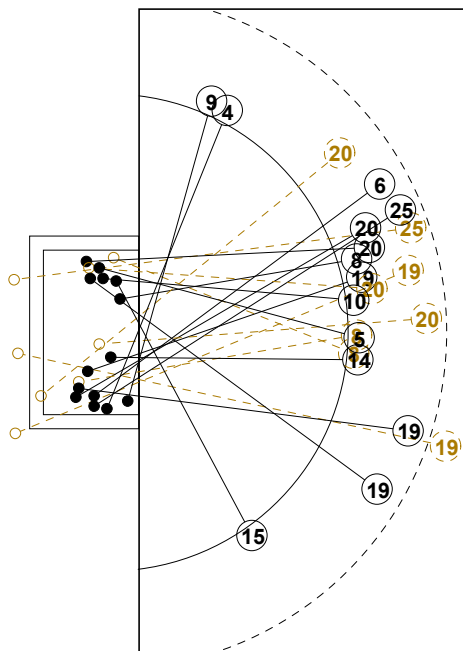

# 2014 WOMEN'S YOUTH WORLD CHAMPIONSHIP IN MKD PICTORIAL MATCH STATISTICS

ROUND 4

MATCH 46

201412046-21-1/1

1st Half  
15 : 8

2nd Half  
17 : 24

**2014 WOMEN'S YOUTH WORLD CHAMPIONSHIP IN MKD**  
INDV/TEAM MATCH STATISTICS

OFFICIAL  
HANDBALL  
YOUTH WOMEN

PRELIMINARY  
ROUND 4

GROUP D  
MATCH 46

201412046-14-1/2  
OHRID  
25/07/2014 16:15

No.	Name	Field Shot	Line Shot	Wing Shot	Fast Brk.	Brk. Thr.	Free Thr.	7m Thr.	Total	Rate %	ASST.	ERR.	WAR.	2'	D+DR	TIME
<b>MONTENEGRO(MNE)</b>																
<i>(COURT PLAYER)</i>																
2	BULATOVIC Nina									0.0%						00:00:00
4	UJKIC Dijana		1/2	1/2					2/4	50.0%		1	1			00:45:11
5	GRBIC Itana				1/1			0/1	1/2	50.0%						00:07:16
6	ARSENJEVIC K.	1/2	0/3		0/1		0/1		1/7	14.3%		3	1			00:36:59
8	RAMUSOVIC Ema		1/1		0/2				1/3	33.3%			1			00:15:28
9	PEJOVIC Ivana			2/2					2/2	100%		1				00:13:59
10	CAVLOVIC Itana		2/2						2/2	100%		3		1		00:32:03
11	SENIC Vasilisa		2/2						2/2	100%						00:27:06
12	NENEZIC Ljubica									0.0%						00:29:13
13	BRNOVIC Tatjana	1/3	1/1	1/1		0/1			3/6	50.0%		2				00:30:00
14	PAVICEVIC Ivona				1/1				1/1	100%		2				00:38:17
15	PRELEVIC Sladana			1/1				1/1	2/2	100%						00:15:06
16	RAJKOVIC Ana									0.0%						00:30:47
19	JAUKOVIC Durdina	2/3	1/1		0/1			1/1	4/6	66.7%		1				00:45:18
20	AGOVIC Vanesa	0/1	2/4					0/1	2/6	33.3%	3	2				00:30:00
25	MALOVIC Durdina	1/2							1/2	50.0%				2		00:23:00
<b>Total</b>		5/11	10/16	5/6	2/6	0/1	0/1	2/4	24/45	53.3%	3	15	3	3		
<i>(GOALKEEPER)</i>																
12	NENEZIC Ljubica	2/5	0/1	4/6	3/3			1/5	10/20	50.0%						00:29:13
16	RAJKOVIC Ana	4/8	2/3	2/4	1/1				9/16	56.3%						00:30:47
<b>Total</b>		6/13	2/4	6/10	4/4			1/5	19/36	52.8%						