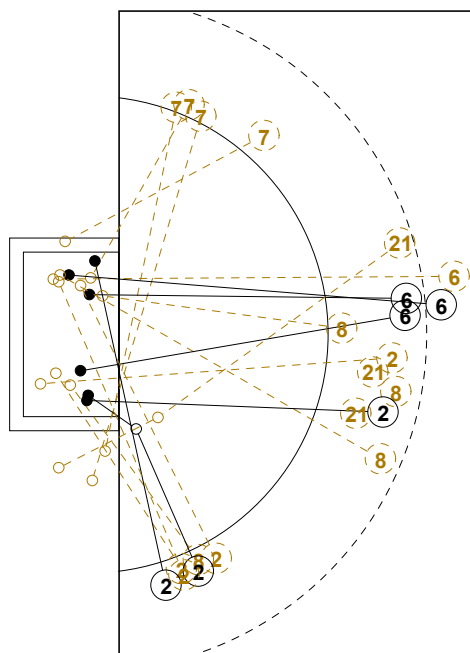

# 2014 WOMEN'S YOUTH WORLD CHAMPIONSHIP IN MKD PICTORIAL MATCH STATISTICS

ROUND 4

MATCH 46

201412046-21-1/1

1st Half  
15 : 8

2nd Half  
17 : 24

**2014 WOMEN'S YOUTH WORLD CHAMPIONSHIP IN MKD**  
INDV/TEAM MATCH STATISTICS

OFFICIAL  
HANDBALL  
YOUTH WOMEN

PRELIMINARY  
ROUND 4

GROUP D  
MATCH 46

201412046-14-1/2  
OHRID  
25/07/2014 16:15

No.	Name	Field Shot	Line Shot	Wing Shot	Fast Brk.	Brk. Thr.	Free Thr.	7m Thr.	Total	Rate %	ASST.	ERR.	WAR.	2'	D+DR	TIME
<b>MONTENEGRO(MNE)</b>																
<i>(COURT PLAYER)</i>																
2	BULATOVIC Nina									0.0%						00:00:00
4	UJKIC Dijana		1/2	1/2					2/4	50.0%		1	1			00:45:11
5	GRBIC Itana				1/1			0/1	1/2	50.0%						00:07:16
6	ARSENJEVIC K.	1/2	0/3		0/1		0/1		1/7	14.3%		3	1			00:36:59
8	RAMUSOVIC Ema		1/1		0/2				1/3	33.3%			1			00:15:28
9	PEJOVIC Ivana			2/2					2/2	100%		1				00:13:59
10	CAVLOVIC Itana		2/2						2/2	100%		3		1		00:32:03
11	SENIC Vasilisa		2/2						2/2	100%						00:27:06
12	NENEZIC Ljubica									0.0%						00:29:13
13	BRNOVIC Tatjana	1/3	1/1	1/1		0/1			3/6	50.0%		2				00:30:00
14	PAVICEVIC Ivona				1/1				1/1	100%		2				00:38:17
15	PRELEVIC Sladana			1/1				1/1	2/2	100%						00:15:06
16	RAJKOVIC Ana									0.0%						00:30:47
19	JAUKOVIC Durdina	2/3	1/1		0/1			1/1	4/6	66.7%		1				00:45:18
20	AGOVIC Vanesa	0/1	2/4					0/1	2/6	33.3%	3	2				00:30:00
25	MALOVIC Durdina	1/2							1/2	50.0%				2		00:23:00
<b>Total</b>		5/11	10/16	5/6	2/6	0/1	0/1	2/4	24/45	53.3%	3	15	3	3		
<i>(GOALKEEPER)</i>																
12	NENEZIC Ljubica	2/5	0/1	4/6	3/3			1/5	10/20	50.0%						00:29:13
16	RAJKOVIC Ana	4/8	2/3	2/4	1/1				9/16	56.3%						00:30:47
<b>Total</b>		6/13	2/4	6/10	4/4			1/5	19/36	52.8%						