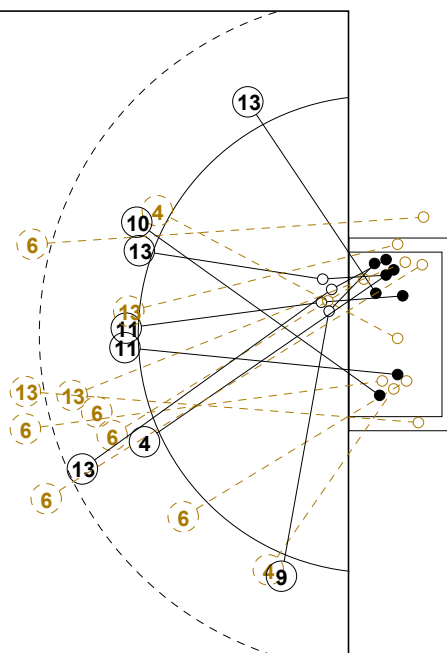

# 2014 WOMEN'S YOUTH WORLD CHAMPIONSHIP IN MKD PICTORIAL MATCH STATISTICS

ROUND 4

MATCH 46

201412046-21-1/1

1st Half  
15 : 8

2nd Half  
17 : 24

**2014 WOMEN'S YOUTH WORLD CHAMPIONSHIP IN MKD**  
INDV/TEAM MATCH STATISTICS

OFFICIAL  
HANDBALL  
YOUTH WOMEN

PRELIMINARY  
ROUND 4

GROUP D  
MATCH 46

201412046-14-1/2  
OHRID  
25/07/2014 16:15

No.	Name	Field Shot	Line Shot	Wing Shot	Fast Brk.	Brk. Thr.	Free Thr.	7m Thr.	Total	Rate %	ASST.	ERR.	WAR.	2'	D+DR	TIME
<b>MONTENEGRO(MNE)</b>																
<i>(COURT PLAYER)</i>																
2	BULATOVIC Nina									0.0%						00:00:00
4	UJKIC Dijana		1/2	1/2					2/4	50.0%		1	1			00:45:11
5	GRBIC Itana				1/1			0/1	1/2	50.0%						00:07:16
6	ARSENJEVIC K.	1/2	0/3		0/1		0/1		1/7	14.3%		3	1			00:36:59
8	RAMUSOVIC Ema		1/1		0/2				1/3	33.3%			1			00:15:28
9	PEJOVIC Ivana			2/2					2/2	100%		1				00:13:59
10	CAVLOVIC Itana		2/2						2/2	100%		3		1		00:32:03
11	SENIC Vasilisa		2/2						2/2	100%						00:27:06
12	NENEZIC Ljubica									0.0%						00:29:13
13	BRNOVIC Tatjana	1/3	1/1	1/1		0/1			3/6	50.0%		2				00:30:00
14	PAVICEVIC Ivona				1/1				1/1	100%		2				00:38:17
15	PRELEVIC Sladana			1/1				1/1	2/2	100%						00:15:06
16	RAJKOVIC Ana									0.0%						00:30:47
19	JAUKOVIC Durdina	2/3	1/1		0/1			1/1	4/6	66.7%		1				00:45:18
20	AGOVIC Vanesa	0/1	2/4					0/1	2/6	33.3%	3	2				00:30:00
25	MALOVIC Durdina	1/2							1/2	50.0%				2		00:23:00
<b>Total</b>		5/11	10/16	5/6	2/6	0/1	0/1	2/4	24/45	53.3%	3	15	3	3		
<i>(GOALKEEPER)</i>																
12	NENEZIC Ljubica	2/5	0/1	4/6	3/3			1/5	10/20	50.0%						00:29:13
16	RAJKOVIC Ana	4/8	2/3	2/4	1/1				9/16	56.3%						00:30:47
<b>Total</b>		6/13	2/4	6/10	4/4			1/5	19/36	52.8%						