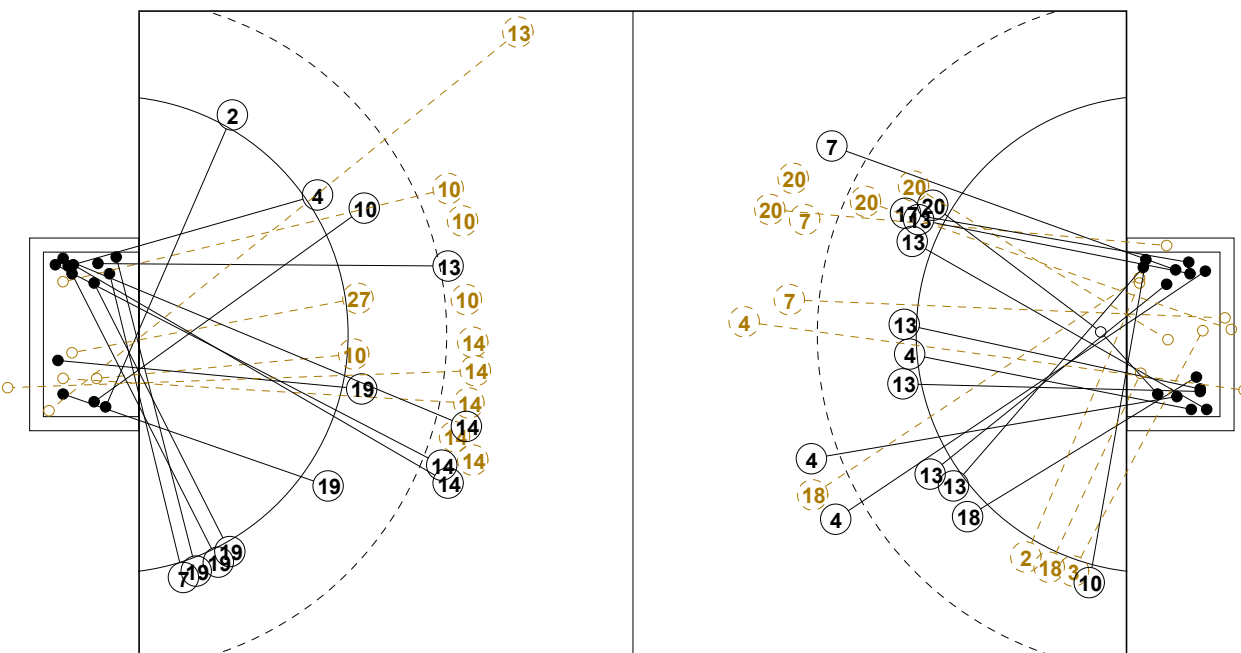

# 2014 WOMEN'S YOUTH WORLD CHAMPIONSHIP IN MKD PICTORIAL MATCH STATISTICS

ROUND 4

MATCH 43

201412043-21-1/1

1st Half  
11 : 14

2nd Half  
27 : 25

### INDV/TEAM MATCH STATISTICS

OFFICIAL  
HANDBALL  
YOUTH WOMEN

PRELIMINARY  
ROUND 4

GROUP C  
MATCH 43

201412043-14-1/2  
STRUMICA  
25/07/2014 15:00

No.	Name	Field Shot	Line Shot	Wing Shot	Fast Brk.	Brk. Thr.	Free Thr.	7m Thr.	Total	Rate %	ASST.	ERR.	WAR.	2'	D+DR	TIME
<b>ROMANIA(ROU)</b>																
<i>(COURT PLAYER)</i>																
1	ION Madalina									0.0%						00:00:00
2	TAIVAN Andreea			2/2					2/2	100%	1	2				00:51:40
3	BUCA Oana Maria									0.0%						00:00:00
4	ABED-KADER Dana		1/1						1/1	100%						00:05:46
6	ANDREI Iulia M.	1/1	1/1						2/2	100%		1				00:28:18
7	DINDILIGAN A.			1/2					1/2	50.0%		1		1		00:24:33
8	CRAIU Maria F.									0.0%						00:00:00
10	ILIE Alina	0/4	2/3	1/1		2/2			5/10	50.0%	1	2		1		00:37:41
11	VASILIU Sonia									0.0%		1				00:14:14
12	ROSCA Maria I.									0.0%	1	2				01:00:00
13	LASLO Cristina	1/3			1/1				2/4	50.0%	4	1	1	1		00:57:51
14	BAZALIU B.M.	7/15					0/1	1/2	8/18	44.4%	1	2	1			00:31:02
18	CORBAN Daniela									0.0%		1		1		00:08:43
19	CARASOL A.L.			3/4	2/2				5/6	83.3%		1	1			00:38:16
20	ILIE Florenta			0/2					0/2	0.0%						00:08:18
27	OSTASE Lorena		1/3						1/3	33.3%	1					00:50:23
<b>Total</b>		9/23	5/8	7/11	3/3	2/2	0/1	1/2	27/50	54.0%	9	14	3	4		
<i>(GOALKEEPER)</i>																
12	ROSCA Maria I.	2/7	1/9	4/6	0/2	1/7		0/2	8/33	24.2%	1	2				01:00:00
<b>Total</b>		2/7	1/9	4/6	0/2	1/7		0/2	8/33	24.2%	1	2				