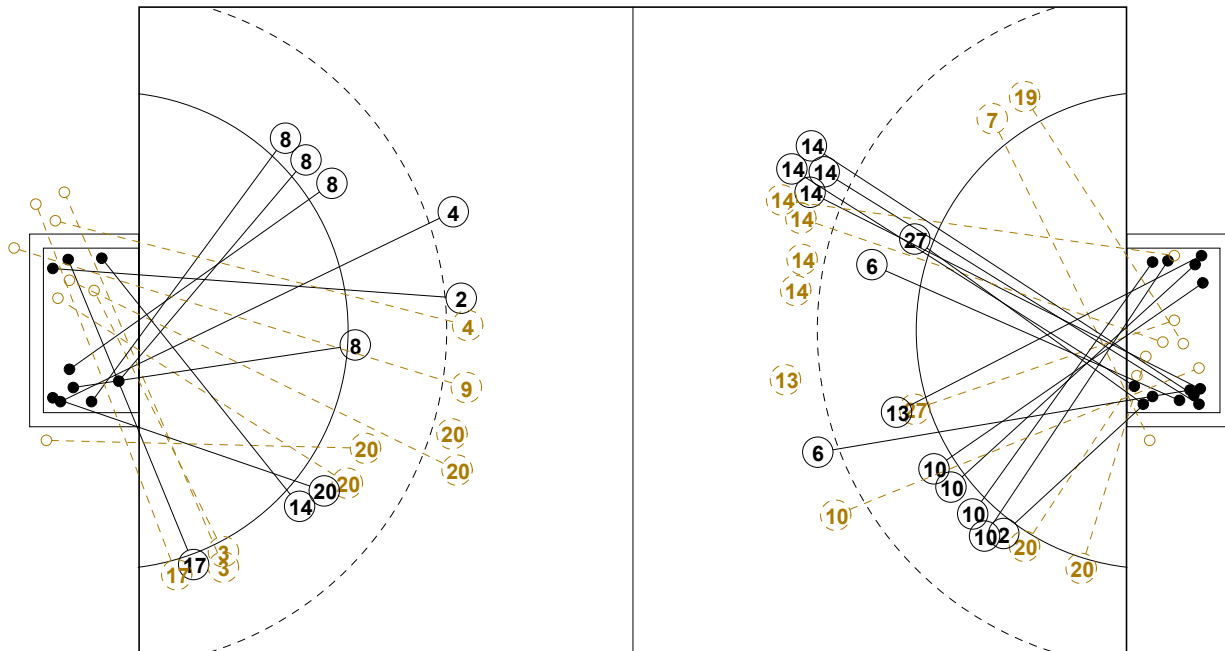

# 2014 WOMEN'S YOUTH WORLD CHAMPIONSHIP IN MKD PICTORIAL MATCH STATISTICS

ROUND 4

MATCH 43

201412043-21-1/1

1st Half  
11 : 14

2nd Half  
27 : 25

## 2014 WOMEN'S YOUTH WORLD CHAMPIONSHIP IN MKD

### INDV/TEAM MATCH STATISTICS

OFFICIAL  
HANDBALL  
YOUTH WOMEN

PRELIMINARY  
ROUND 4

GROUP C  
MATCH 43

201412043-14-1/2  
STRUMICA  
25/07/2014 15:00

No.	Name	Field Shot	Line Shot	Wing Shot	Fast Brk.	Brk. Thr.	Free Thr.	7m Thr.	Total	Rate %	ASST.	ERR.	WAR.	2'	D+DR	TIME
<b>ROMANIA(ROU)</b>																
<i>(COURT PLAYER)</i>																
1	ION Madalina									0.0%						00:00:00
2	TAIVAN Andreea			2/2					2/2	100%	1	2				00:51:40
3	BUCA Oana Maria									0.0%						00:00:00
4	ABED-KADER Dana		1/1						1/1	100%						00:05:46
6	ANDREI Iulia M.	1/1	1/1						2/2	100%		1				00:28:18
7	DINDILIGAN A.			1/2					1/2	50.0%		1		1		00:24:33
8	CRAIU Maria F.									0.0%						00:00:00
10	ILIE Alina	0/4	2/3	1/1		2/2			5/10	50.0%	1	2		1		00:37:41
11	VASILIU Sonia									0.0%		1				00:14:14
12	ROSCA Maria I.									0.0%	1	2				01:00:00
13	LASLO Cristina	1/3			1/1				2/4	50.0%	4	1	1	1		00:57:51
14	BAZALIU B.M.	7/15					0/1	1/2	8/18	44.4%	1	2	1			00:31:02
18	CORBAN Daniela									0.0%		1		1		00:08:43
19	CARASOL A.L.			3/4	2/2				5/6	83.3%		1	1			00:38:16
20	ILIE Florenta			0/2					0/2	0.0%						00:08:18
27	OSTASE Lorena		1/3						1/3	33.3%	1					00:50:23
<b>Total</b>		9/23	5/8	7/11	3/3	2/2	0/1	1/2	27/50	54.0%	9	14	3	4		
<i>(GOALKEEPER)</i>																
12	ROSCA Maria I.	2/7	1/9	4/6	0/2	1/7		0/2	8/33	24.2%	1	2				01:00:00
<b>Total</b>		2/7	1/9	4/6	0/2	1/7		0/2	8/33	24.2%	1	2				