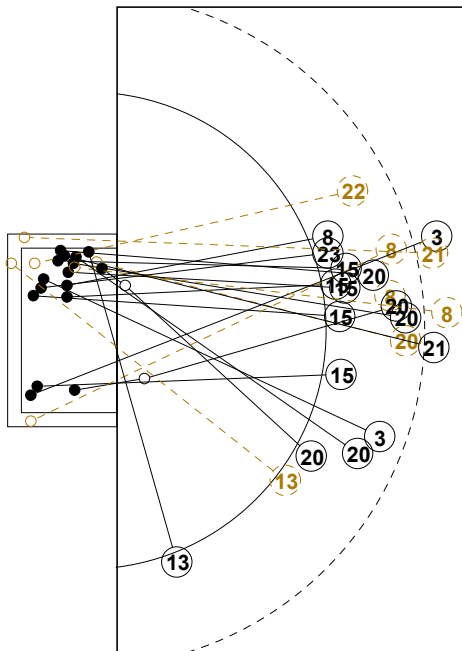

2014 WOMEN'S YOUTH WORLD CHAMPIONSHIP IN MKD PICTORIAL MATCH STATISTICS

ROUND 4

MATCH 40

201412040-21-1/1

1st Half
17 : 8

2nd Half
17 : 29

2014 WOMEN'S YOUTH WORLD CHAMPIONSHIP IN MKD

INDV/TEAM MATCH STATISTICS

OFFICIAL
HANDBALL
YOUTH WOMEN

PRELIMINARY
ROUND 4

GROUP B
MATCH 40

201412040-14-1/2
OHRID
24/07/2014 16:15

No.	Name	Field Shot	Line Shot	Wing Shot	Fast Brk.	Brk. Thr.	Free Thr.	7m Thr.	Total	Rate %	ASST.	ERR.	WAR.	2'	D+DR	TIME
NORWAY(NOR)																
<i>(COURT PLAYER)</i>																
1	LERSTAD Tonje H.									0.0%	1	2				00:55:23
2	HJERTNER Maria	1/5	1/1	1/1				0/1	3/8	37.5%				1		00:24:41
3	NYGAARD Julie				1/2		1/1		2/3	66.7%	1					00:24:39
7	NORD Vilde K.	0/1	0/1		1/1				1/3	33.3%						00:30:00
8	HAUGSTVEDT Stine	1/3			0/1	1/1			2/5	40.0%	1			1		00:35:18
10	HERNES Ida Marie		1/1					1/2	2/3	66.7%	1	2				00:11:41
11	KALLESTAD Anna			0/1					0/1	0.0%						00:17:20
12	FROELAND Amalie									0.0%						00:04:37
13	BERGSET Malene			1/1	0/1				1/2	50.0%						00:30:00
15	ROENNINGEN Sara		4/4		2/3				6/7	85.7%		1	1	1		00:31:34
16	RAASOK Eli M.									0.0%						00:00:00
20	ROENNING F. N.	1/1	4/4		1/2	1/1		0/1	7/9	77.8%	1	2	1			00:50:56
21	SOLAAS K.B.	2/3					0/1		2/4	50.0%	1	1		2		00:32:15
22	LEREN Mette K.				0/2				0/2	0.0%			1			00:40:58
23	HALVORSEN K.		2/3			1/1			3/4	75.0%	1	3		2		00:30:20
25	SKRBO Nejira									0.0%						00:00:00
Total		5/13	12/14	2/3	5/12	3/3	1/2	1/4	29/51	56.9%	6	12	3	7		
<i>(GOALKEEPER)</i>																
1	LERSTAD Tonje H.	7/9	1/5	4/8	2/3	3/3		3/9	20/37	54.1%	1	2				00:55:23
12	FROELAND Amalie			2/2					2/2	100%						00:04:37
Total		7/9	1/5	6/10	2/3	3/3		3/9	22/39	56.4%	1	2				

COURT PLAYER: GOALS/SHOTS

GOALKEEPER: SAVED/SHOTS

TEAM TOTALS	GOALS	SAVED	MISSED	POST	BLOCKED	TOTAL	RATE(%)
Field Shot	5	3	1	3	1	13	38.5%
Line Shot	12	2				14	85.7%
Wing Shot	2	1				3	66.7%
Fastbreak	5	5		1	1	12	41.7%
Breakthrough	3					3	100.0%
Free Throw	1			1		2	50.0%
7M-Throw	1	2		1		4	25.0%