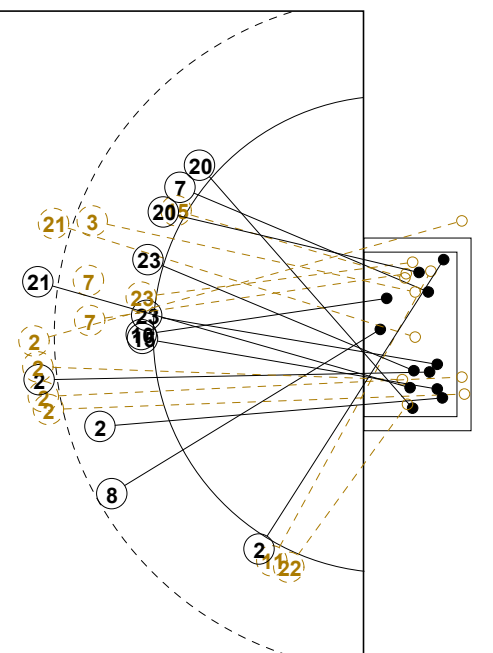

2014 WOMEN'S YOUTH WORLD CHAMPIONSHIP IN MKD PICTORIAL MATCH STATISTICS

ROUND 4

MATCH 40

201412040-21-1/1

1st Half
17 : 8

2nd Half
17 : 29

2014 WOMEN'S YOUTH WORLD CHAMPIONSHIP IN MKD

INDV/TEAM MATCH STATISTICS

OFFICIAL
HANDBALL
YOUTH WOMEN

PRELIMINARY
ROUND 4

GROUP B
MATCH 40

201412040-14-1/2
OHRID
24/07/2014 16:15

No.	Name	Field Shot	Line Shot	Wing Shot	Fast Brk.	Brk. Thr.	Free Thr.	7m Thr.	Total	Rate %	ASST.	ERR.	WAR.	2'	D+DR	TIME
NORWAY(NOR)																
<i>(COURT PLAYER)</i>																
1	LERSTAD Tonje H.									0.0%	1	2				00:55:23
2	HJERTNER Maria	1/5	1/1	1/1				0/1	3/8	37.5%				1		00:24:41
3	NYGAARD Julie				1/2		1/1		2/3	66.7%	1					00:24:39
7	NORD Vilde K.	0/1	0/1		1/1				1/3	33.3%						00:30:00
8	HAUGSTVEDT Stine	1/3			0/1	1/1			2/5	40.0%	1			1		00:35:18
10	HERNES Ida Marie		1/1					1/2	2/3	66.7%	1	2				00:11:41
11	KALLESTAD Anna			0/1					0/1	0.0%						00:17:20
12	FROELAND Amalie									0.0%						00:04:37
13	BERGSET Malene			1/1	0/1				1/2	50.0%						00:30:00
15	ROENNINGEN Sara		4/4		2/3				6/7	85.7%		1	1	1		00:31:34
16	RAASOK Eli M.									0.0%						00:00:00
20	ROENNING F. N.	1/1	4/4		1/2	1/1		0/1	7/9	77.8%	1	2	1			00:50:56
21	SOLAAS K.B.	2/3					0/1		2/4	50.0%	1	1		2		00:32:15
22	LEREN Mette K.				0/2				0/2	0.0%			1			00:40:58
23	HALVORSEN K.		2/3			1/1			3/4	75.0%	1	3		2		00:30:20
25	SKRBO Nejira									0.0%						00:00:00
Total		5/13	12/14	2/3	5/12	3/3	1/2	1/4	29/51	56.9%	6	12	3	7		
<i>(GOALKEEPER)</i>																
1	LERSTAD Tonje H.	7/9	1/5	4/8	2/3	3/3		3/9	20/37	54.1%	1	2				00:55:23
12	FROELAND Amalie			2/2					2/2	100%						00:04:37
Total		7/9	1/5	6/10	2/3	3/3		3/9	22/39	56.4%	1	2				

COURT PLAYER: GOALS/SHOTS

GOALKEEPER: SAVED/SHOTS

TEAM TOTALS	GOALS	SAVED	MISSED	POST	BLOCKED	TOTAL	RATE(%)
Field Shot	5	3	1	3	1	13	38.5%
Line Shot	12	2				14	85.7%
Wing Shot	2	1				3	66.7%
Fastbreak	5	5		1	1	12	41.7%
Breakthrough	3					3	100.0%
Free Throw	1			1		2	50.0%
7M-Throw	1	2		1		4	25.0%