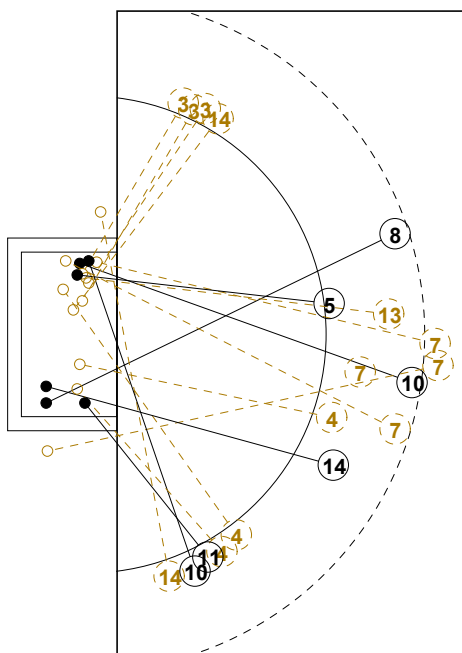

2014 WOMEN'S YOUTH WORLD CHAMPIONSHIP IN MKD PICTORIAL MATCH STATISTICS

ROUND 4

MATCH 40

201412040-21-1/1

1st Half
17 : 8

2nd Half
17 : 29

2014 WOMEN'S YOUTH WORLD CHAMPIONSHIP IN MKD

INDV/TEAM MATCH STATISTICS

OFFICIAL
HANDBALL
YOUTH WOMEN

PRELIMINARY
ROUND 4

GROUP B
MATCH 40

201412040-14-1/2
OHRID
24/07/2014 16:15

No.	Name	Field Shot	Line Shot	Wing Shot	Fast Brk.	Brk. Thr.	Free Thr.	7m Thr.	Total	Rate %	ASST.	ERR.	WAR.	2'	D+DR	TIME
NORWAY(NOR)																
<i>(COURT PLAYER)</i>																
1	LERSTAD Tonje H.									0.0%	1	2				00:55:23
2	HJERTNER Maria	1/5	1/1	1/1				0/1	3/8	37.5%				1		00:24:41
3	NYGAARD Julie				1/2		1/1		2/3	66.7%	1					00:24:39
7	NORD Vilde K.	0/1	0/1		1/1				1/3	33.3%						00:30:00
8	HAUGSTVEDT Stine	1/3			0/1	1/1			2/5	40.0%	1			1		00:35:18
10	HERNES Ida Marie		1/1					1/2	2/3	66.7%	1	2				00:11:41
11	KALLESTAD Anna			0/1					0/1	0.0%						00:17:20
12	FROELAND Amalie									0.0%						00:04:37
13	BERGSET Malene			1/1	0/1				1/2	50.0%						00:30:00
15	ROENNINGEN Sara		4/4		2/3				6/7	85.7%		1	1	1		00:31:34
16	RAASOK Eli M.									0.0%						00:00:00
20	ROENNING F. N.	1/1	4/4		1/2	1/1		0/1	7/9	77.8%	1	2	1			00:50:56
21	SOLAAS K.B.	2/3					0/1		2/4	50.0%	1	1		2		00:32:15
22	LEREN Mette K.				0/2				0/2	0.0%			1			00:40:58
23	HALVORSEN K.		2/3			1/1			3/4	75.0%	1	3		2		00:30:20
25	SKRBO Nejira									0.0%						00:00:00
Total		5/13	12/14	2/3	5/12	3/3	1/2	1/4	29/51	56.9%	6	12	3	7		
<i>(GOALKEEPER)</i>																
1	LERSTAD Tonje H.	7/9	1/5	4/8	2/3	3/3		3/9	20/37	54.1%	1	2				00:55:23
12	FROELAND Amalie			2/2					2/2	100%						00:04:37
Total		7/9	1/5	6/10	2/3	3/3		3/9	22/39	56.4%	1	2				

COURT PLAYER: GOALS/SHOTS

GOALKEEPER: SAVED/SHOTS

TEAM TOTALS	GOALS	SAVED	MISSED	POST	BLOCKED	TOTAL	RATE(%)
Field Shot	5	3	1	3	1	13	38.5%
Line Shot	12	2				14	85.7%
Wing Shot	2	1				3	66.7%
Fastbreak	5	5		1	1	12	41.7%
Breakthrough	3					3	100.0%
Free Throw	1			1		2	50.0%
7M-Throw	1	2		1		4	25.0%