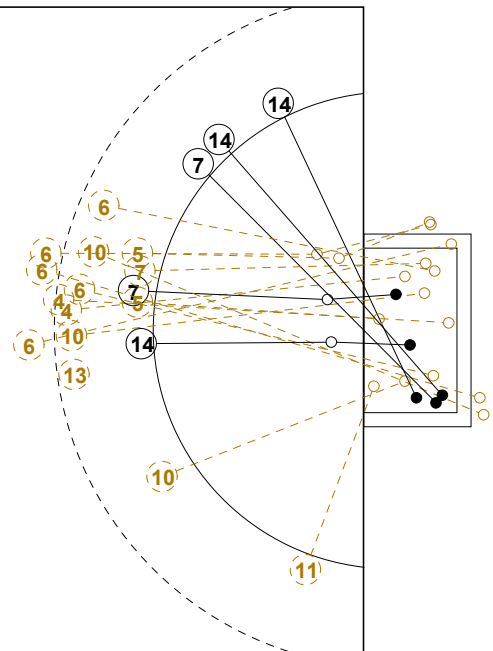

2014 WOMEN'S YOUTH WORLD CHAMPIONSHIP IN MKD PICTORIAL MATCH STATISTICS

ROUND 4

MATCH 40

201412040-21-1/1

1st Half
17 : 8

2nd Half
17 : 29

2014 WOMEN'S YOUTH WORLD CHAMPIONSHIP IN MKD

INDV/TEAM MATCH STATISTICS

OFFICIAL
HANDBALL
YOUTH WOMEN

PRELIMINARY
ROUND 4

GROUP B
MATCH 40

201412040-14-1/2
OHRID
24/07/2014 16:15

No.	Name	Field Shot	Line Shot	Wing Shot	Fast Brk.	Brk. Thr.	Free Thr.	7m Thr.	Total	Rate %	ASST.	ERR.	WAR.	2'	D+DR	TIME
NORWAY(NOR)																
<i>(COURT PLAYER)</i>																
1	LERSTAD Tonje H.									0.0%	1	2				00:55:23
2	HJERTNER Maria	1/5	1/1	1/1				0/1	3/8	37.5%				1		00:24:41
3	NYGAARD Julie				1/2		1/1		2/3	66.7%	1					00:24:39
7	NORD Vilde K.	0/1	0/1		1/1				1/3	33.3%						00:30:00
8	HAUGSTVEDT Stine	1/3			0/1	1/1			2/5	40.0%	1			1		00:35:18
10	HERNES Ida Marie		1/1					1/2	2/3	66.7%	1	2				00:11:41
11	KALLESTAD Anna			0/1					0/1	0.0%						00:17:20
12	FROELAND Amalie									0.0%						00:04:37
13	BERGSET Malene			1/1	0/1				1/2	50.0%						00:30:00
15	ROENNINGEN Sara		4/4		2/3				6/7	85.7%		1	1	1		00:31:34
16	RAASOK Eli M.									0.0%						00:00:00
20	ROENNING F. N.	1/1	4/4		1/2	1/1		0/1	7/9	77.8%	1	2	1			00:50:56
21	SOLAAS K.B.	2/3					0/1		2/4	50.0%	1	1		2		00:32:15
22	LEREN Mette K.				0/2				0/2	0.0%			1			00:40:58
23	HALVORSEN K.		2/3			1/1			3/4	75.0%	1	3		2		00:30:20
25	SKRBO Nejira									0.0%						00:00:00
Total		5/13	12/14	2/3	5/12	3/3	1/2	1/4	29/51	56.9%	6	12	3	7		
<i>(GOALKEEPER)</i>																
1	LERSTAD Tonje H.	7/9	1/5	4/8	2/3	3/3		3/9	20/37	54.1%	1	2				00:55:23
12	FROELAND Amalie			2/2					2/2	100%						00:04:37
Total		7/9	1/5	6/10	2/3	3/3		3/9	22/39	56.4%	1	2				

COURT PLAYER: GOALS/SHOTS

GOALKEEPER: SAVED/SHOTS

TEAM TOTALS	GOALS	SAVED	MISSED	POST	BLOCKED	TOTAL	RATE(%)
Field Shot	5	3	1	3	1	13	38.5%
Line Shot	12	2				14	85.7%
Wing Shot	2	1				3	66.7%
Fastbreak	5	5		1	1	12	41.7%
Breakthrough	3					3	100.0%
Free Throw	1			1		2	50.0%
7M-Throw	1	2		1		4	25.0%