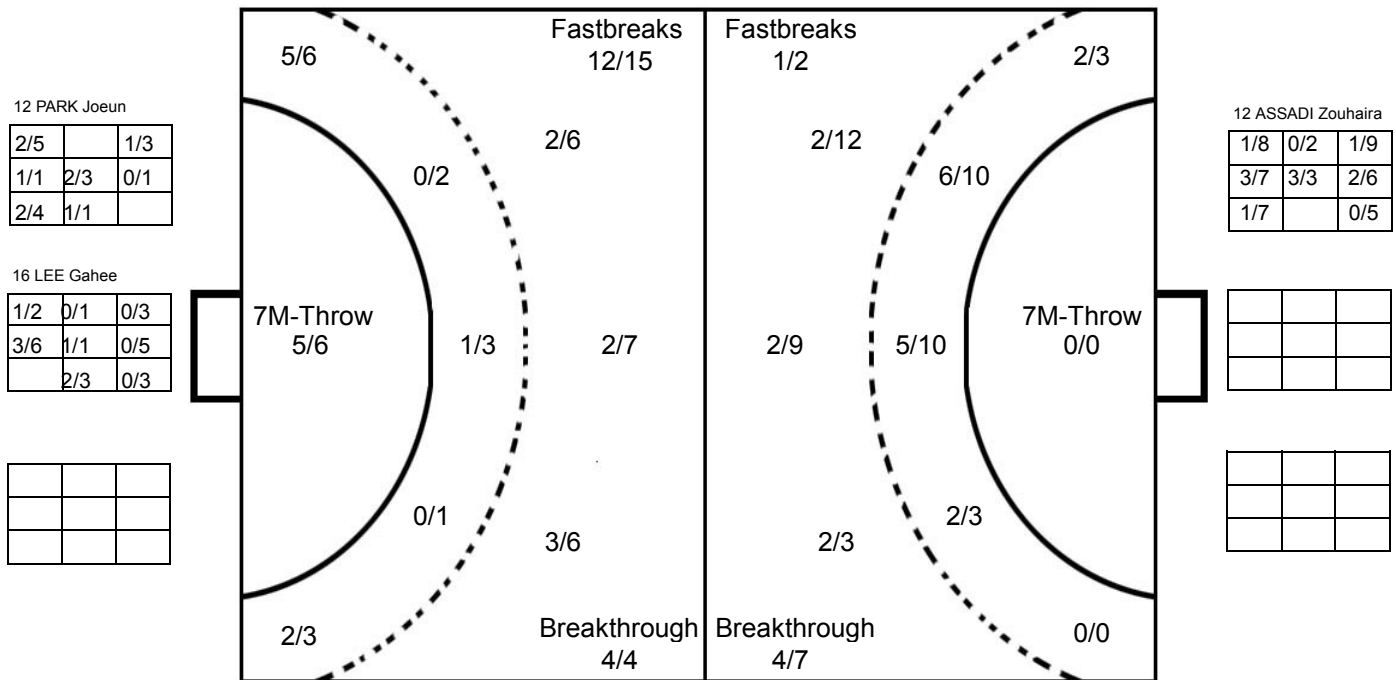

2014 WOMEN'S YOUTH WORLD CHAMPIONSHIP IN MKD

MATCH SHOT REPORT

ROUND 4

MATCH 37

201412037-41-1/1

KOREA

2 CHUN Hyesu 1	3 LEE Seolhwa 2	4 PARK Junhee 1	5 LEE Dahyeon 1	7 GIM Boeun 1	9 PARK Minjeong 2	10 CHOI Jihyeon 1	12 PARK Jo Eun 1
Post - 0 Miss - 0 Block - 0	Post - 1 Miss - 0 Block - 0	Post - 2 Miss - 0 Block - 0	Post - 0 Miss - 0 Block - 0	Post - 0 Miss - 1 Block - 0	Post - 1 Miss - 2 Block - 0	Post - 0 Miss - 1 Block - 0	Post - 0 Miss - 0 Block - 0
16 LEE Gahee 1	18 KIM Sora 1	21 KIM Seongeun 1	22 SONG Jiyoung 3	23 SONG Jieun 1	27 KANG Dahye 1	29 YU Sojeong 3	
Post - 0 Miss - 0 Block - 0	Post - 0 Miss - 0 Block - 0	Post - 0 Miss - 0 Block - 0	Post - 1 Miss - 1 Block - 0	Post - 0 Miss - 1 Block - 0	Post - 0 Miss - 1 Block - 0	Post - 0 Miss - 0 Block - 0	

TUNISIA

1 GDOURA Omaira	5 TOUBI Noura	9 REZGUI Rakia	10 HACHANA Sondes	11 HAGGUI Sahar	12 ASSADI Zouhaira	14 RAGOUBI Rahma	15 BEN A. Aya
Post - 0 Miss - 0 Block - 0	Post - 0 Miss - 0 Block - 0	Post - 2 Miss - 0 Block - 0	Post - 4 Miss - 0 Block - 1	Post - 0 Miss - 0 Block - 0	Post - 0 Miss - 0 Block - 0	Post - 0 Miss - 0 Block - 0	Post - 0 Miss - 0 Block - 0
16 BECHA Rahma	18 FREDJ Rania	19 FARHANI Sirine	20 REZGUI Mariem	21 MOUEDEB	24 DARDOUR	44 BEN SOUSSIA	
Post - 0 Miss - 0 Block - 0	Post - 0 Miss - 0 Block - 0	Post - 1 Miss - 0 Block - 2	Post - 0 Miss - 0 Block - 0	Post - 1 Miss - 1 Block - 0	Post - 2 Miss - 1 Block - 1	Post - 0 Miss - 1 Block - 0