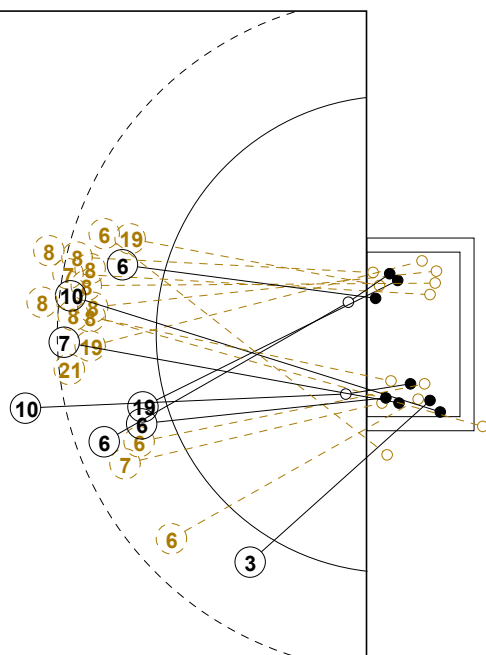

2014 WOMEN'S YOUTH WORLD CHAMPIONSHIP IN MKD PICTORIAL MATCH STATISTICS

ROUND 3

MATCH 36

201412036-21-1/1

1st Half
10 : 16

2nd Half
31 : 20

2014 WOMEN'S YOUTH WORLD CHAMPIONSHIP IN MKD

INDV/TEAM MATCH STATISTICS

OFFICIAL
HANDBALL
YOUTH WOMEN

PRELIMINARY
ROUND 3

GROUP D
MATCH 36

201412036-14-1/2
OHRID
23/07/2014 20:45

No.	Name	Field Shot	Line Shot	Wing Shot	Fast Brk.	Brk. Thr.	Free Thr.	7m Thr.	Total	Rate %	ASST.	ERR.	WAR.	2'	D+DR	TIME
ANGOLA(ANG)																
<i>(COURT PLAYER)</i>																
1	SIMAO Swelly J.									0.0%		1				00:23:31
2	CALUYOMBO A.P.		3/3			1/1			4/4	100%						00:55:18
4	CHACA Alexandra									0.0%		2				00:05:22
5	SANTO Zolinda E.									0.0%						00:04:24
6	COSTA Nicol Da		1/1	1/2	2/2			2/2	6/7	85.7%				1		00:54:36
7	COSTA Joana F.D.	1/3				1/1			2/4	50.0%		2				00:43:47
8	QUIZELETE M.J.J.		1/2		1/1	1/1			3/4	75.0%	1	3				00:29:27
9	PAULINO M.C.	1/3	1/1			1/1			3/5	60.0%	2	4		1		00:26:22
10	YANDA Jocelina M	0/1	3/3						3/4	75.0%	1	4				00:38:31
11	PERES Dalva F.			2/3					2/3	66.7%		1				00:43:38
13	NENGANGA V.P.	2/9	2/2			1/1		2/2	7/14	50.0%		1	1			00:42:00
14	SILVA Vilma T.D.				1/1				1/1	100%						00:09:07
15	CUNGULO F.P.									0.0%		1		1		00:04:35
16	KANKA Aminata M.									0.0%						00:33:10
20	C.Alcina E.									0.0%						00:03:19
Total		4/16	11/12	3/5	4/4	5/5		4/4	31/46	67.4%	4	19	1	3		
<i>(GOALKEEPER)</i>																
1	SIMAO Swelly J.	3/5	0/3		1/2	0/1			4/11	36.4%		1				00:23:31
16	KANKA Aminata M.	2/8	4/5		2/3	1/2			9/18	50.0%						00:33:10
20	C.Alcina E.			0/1	0/1	1/1		0/2	1/5	20.0%						00:03:19
Total		5/13	4/8	0/1	3/6	2/4		0/2	14/34	41.2%		1				