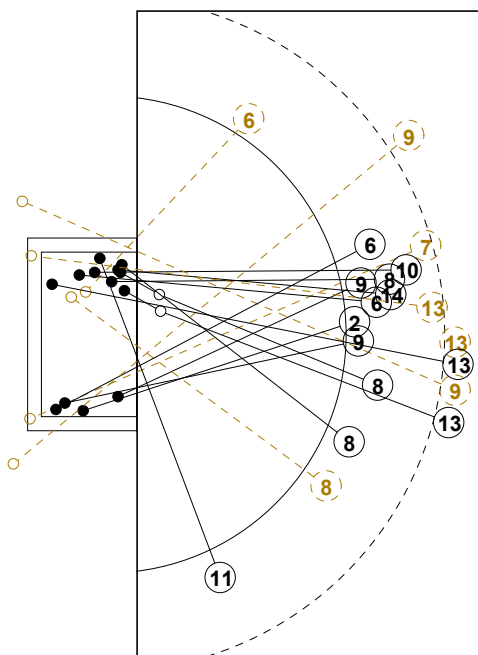

2014 WOMEN'S YOUTH WORLD CHAMPIONSHIP IN MKD PICTORIAL MATCH STATISTICS

ROUND 3

MATCH 36

201412036-21-1/1

1st Half
10 : 16

2nd Half
31 : 20

2014 WOMEN'S YOUTH WORLD CHAMPIONSHIP IN MKD

INDV/TEAM MATCH STATISTICS

OFFICIAL
HANDBALL
YOUTH WOMEN

PRELIMINARY
ROUND 3

GROUP D
MATCH 36

201412036-14-1/2
OHRID
23/07/2014 20:45

No.	Name	Field Shot	Line Shot	Wing Shot	Fast Brk.	Brk. Thr.	Free Thr.	7m Thr.	Total	Rate %	ASST.	ERR.	WAR.	2'	D+DR	TIME
ANGOLA(ANG)																
<i>(COURT PLAYER)</i>																
1	SIMAO Swelly J.									0.0%		1				00:23:31
2	CALUYOMBO A.P.		3/3			1/1			4/4	100%						00:55:18
4	CHACA Alexandra									0.0%		2				00:05:22
5	SANTO Zolinda E.									0.0%						00:04:24
6	COSTA Nicol Da		1/1	1/2	2/2			2/2	6/7	85.7%				1		00:54:36
7	COSTA Joana F.D.	1/3				1/1			2/4	50.0%		2				00:43:47
8	QUIZELETE M.J.J.		1/2		1/1	1/1			3/4	75.0%	1	3				00:29:27
9	PAULINO M.C.	1/3	1/1			1/1			3/5	60.0%	2	4		1		00:26:22
10	YANDA Jocelina M	0/1	3/3						3/4	75.0%	1	4				00:38:31
11	PERES Dalva F.			2/3					2/3	66.7%		1				00:43:38
13	NENGANGA V.P.	2/9	2/2			1/1		2/2	7/14	50.0%		1	1			00:42:00
14	SILVA Vilma T.D.				1/1				1/1	100%						00:09:07
15	CUNGULO F.P.									0.0%		1		1		00:04:35
16	KANKA Aminata M.									0.0%						00:33:10
20	C.Alcina E.									0.0%						00:03:19
Total		4/16	11/12	3/5	4/4	5/5		4/4	31/46	67.4%	4	19	1	3		
<i>(GOALKEEPER)</i>																
1	SIMAO Swelly J.	3/5	0/3		1/2	0/1			4/11	36.4%		1				00:23:31
16	KANKA Aminata M.	2/8	4/5		2/3	1/2			9/18	50.0%						00:33:10
20	C.Alcina E.			0/1	0/1	1/1		0/2	1/5	20.0%						00:03:19
Total		5/13	4/8	0/1	3/6	2/4		0/2	14/34	41.2%		1				