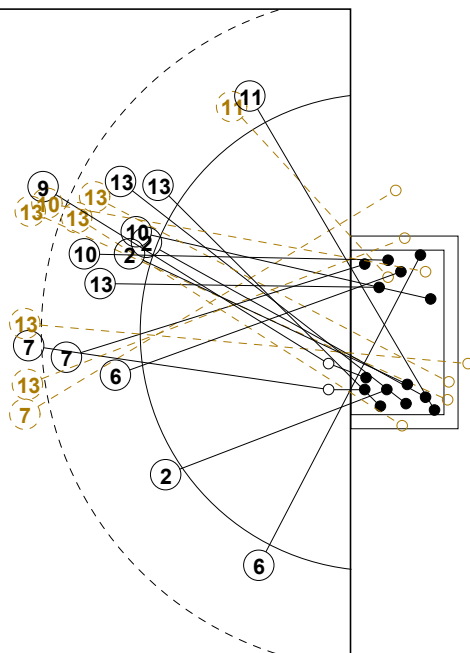

2014 WOMEN'S YOUTH WORLD CHAMPIONSHIP IN MKD PICTORIAL MATCH STATISTICS

ROUND 3

MATCH 36

201412036-21-1/1

1st Half
10 : 16

2nd Half
31 : 20

2014 WOMEN'S YOUTH WORLD CHAMPIONSHIP IN MKD

INDV/TEAM MATCH STATISTICS

OFFICIAL
HANDBALL
YOUTH WOMEN

PRELIMINARY
ROUND 3

GROUP D
MATCH 36

201412036-14-1/2
OHRID
23/07/2014 20:45

No.	Name	Field Shot	Line Shot	Wing Shot	Fast Brk.	Brk. Thr.	Free Thr.	7m Thr.	Total	Rate %	ASST.	ERR.	WAR.	2'	D+DR	TIME
ANGOLA(ANG)																
<i>(COURT PLAYER)</i>																
1	SIMAO Swelly J.									0.0%		1				00:23:31
2	CALUYOMBO A.P.		3/3			1/1			4/4	100%						00:55:18
4	CHACA Alexandra									0.0%		2				00:05:22
5	SANTO Zolinda E.									0.0%						00:04:24
6	COSTA Nicol Da		1/1	1/2	2/2			2/2	6/7	85.7%				1		00:54:36
7	COSTA Joana F.D.	1/3				1/1			2/4	50.0%		2				00:43:47
8	QUIZELETE M.J.J.		1/2		1/1	1/1			3/4	75.0%	1	3				00:29:27
9	PAULINO M.C.	1/3	1/1			1/1			3/5	60.0%	2	4		1		00:26:22
10	YANDA Jocelina M	0/1	3/3						3/4	75.0%	1	4				00:38:31
11	PERES Dalva F.			2/3					2/3	66.7%		1				00:43:38
13	NENGANGA V.P.	2/9	2/2			1/1		2/2	7/14	50.0%		1	1			00:42:00
14	SILVA Vilma T.D.				1/1				1/1	100%						00:09:07
15	CUNGULO F.P.									0.0%		1		1		00:04:35
16	KANKA Aminata M.									0.0%						00:33:10
20	C.Alcina E.									0.0%						00:03:19
Total		4/16	11/12	3/5	4/4	5/5		4/4	31/46	67.4%	4	19	1	3		
<i>(GOALKEEPER)</i>																
1	SIMAO Swelly J.	3/5	0/3		1/2	0/1			4/11	36.4%		1				00:23:31
16	KANKA Aminata M.	2/8	4/5		2/3	1/2			9/18	50.0%						00:33:10
20	C.Alcina E.			0/1	0/1	1/1		0/2	1/5	20.0%						00:03:19
Total		5/13	4/8	0/1	3/6	2/4		0/2	14/34	41.2%		1				

CHINA

Table with 9 columns representing players: 1 YANG Yu Rou, 2 YANG Yin, 3 HAN Yu, 5 ZHOU Xue Ting, 6 ZHANG Chun Jin, 7 ZHANG Ting Ting, 8 LIN Yan Qun, 9 LIU Xue Lu, 10 SHI Zi Wei, 11 XU Han Shu, 16 YANG Li Li, 19 YUAN Yu, 20 HAO Ze Rong, 21 SUO Shan Shan. Each player has a 3x3 grid for shot statistics and a line for Post-Miss-Block-0.