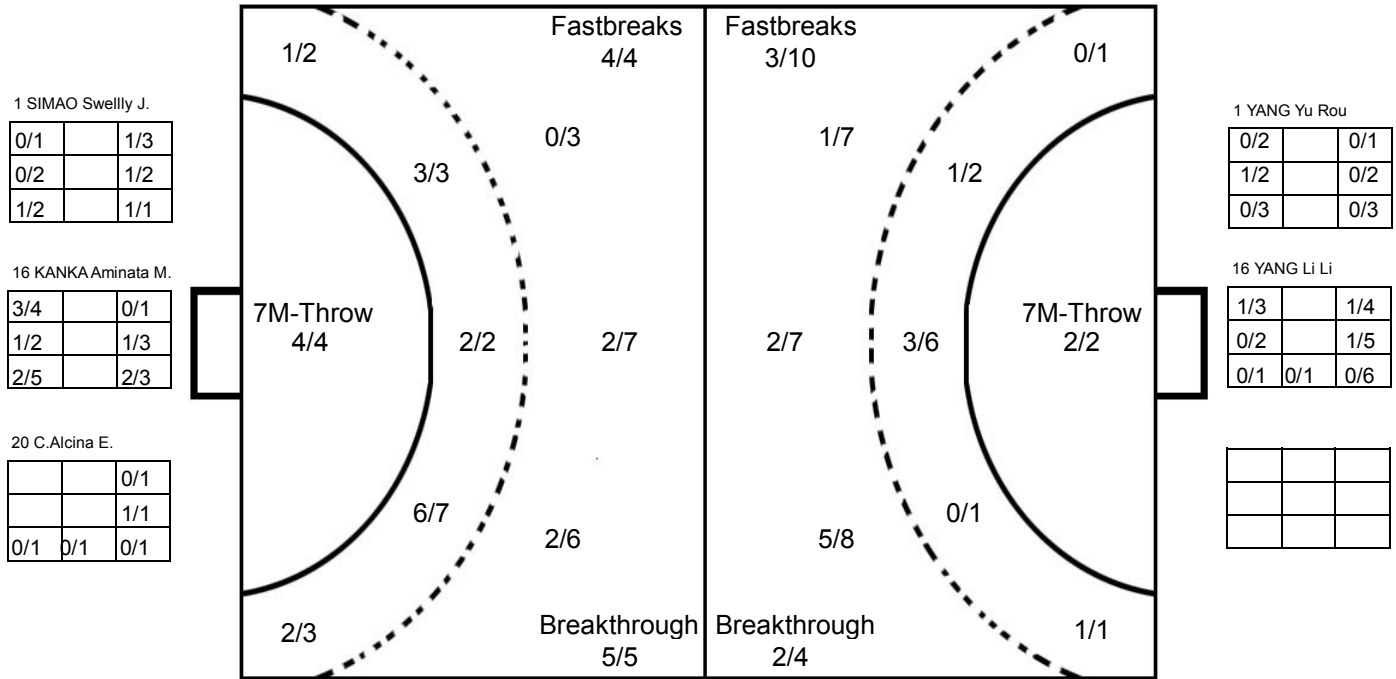

COURT PLAYER: GOALS/SHOTS

GOALKEEPER: SAVED/SHOTS

TEAM TOTALS	GOALS	SAVED	MISSED	POST	BLOCKED	TOTAL	RATE(%)
Field Shot	8	5	5		4	22	36.4%
Line Shot	4	4		1		9	44.4%
Wing Shot	1		1			2	50.0%
Fastbreak	3	3	1	2	1	10	30.0%
Breakthrough	2	2				4	50.0%
Free Throw							0.0%
7M-Throw	2					2	100.0%

2014 WOMEN'S YOUTH WORLD CHAMPIONSHIP IN MKD
MATCH SHOT REPORT

ROUND 3

MATCH 36

201412036-41-1/1

ANGOLA

Table with 9 columns representing players: 1 SIMAO Swelly J., 2 CALUYOMBO A.P., 4 CHACA Alexandra, 5 SANTO Zolinda E., 6 COSTA Nicol Da, 7 COSTA Joana F.D., 8 QUIZELETE M.J.J., 9 PAULINO M.C., 10 YANDA Jocelina M., 11 PERES Dalva F., 13 NENGANGA V.P., 14 SILVA Vilma T.D., 15 CUNGULO F.P., 16 KANKA Aminata M., 20 C.Alcina E. Each player has a 3x3 grid for shot statistics and a line for Post-Miss-Block-0.

CHINA

Table with 9 columns representing players: 1 YANG Yu Rou, 2 YANG Yin, 3 HAN Yu, 5 ZHOU Xue Ting, 6 ZHANG Chun Jin, 7 ZHANG Ting Ting, 8 LIN Yan Qun, 9 LIU Xue Lu, 10 SHI Zi Wei, 11 XU Han Shu, 16 YANG Li Li, 19 YUAN Yu, 20 HAO Ze Rong, 21 SUO Shan Shan. Each player has a 3x3 grid for shot statistics and a line for Post-Miss-Block-0.