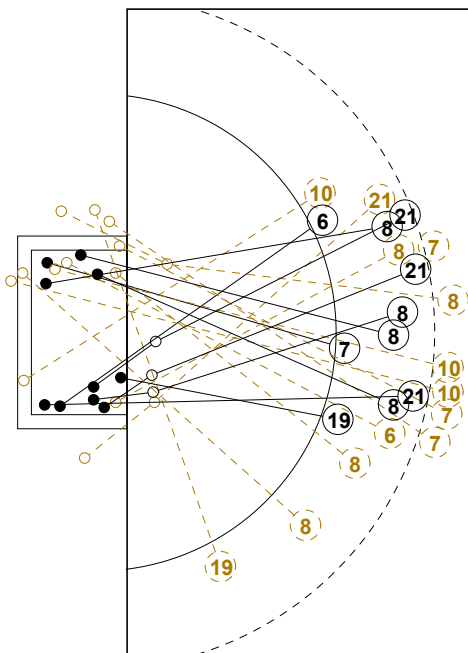

2014 WOMEN'S YOUTH WORLD CHAMPIONSHIP IN MKD PICTORIAL MATCH STATISTICS

ROUND 3

MATCH 36

201412036-21-1/1

1st Half
10 : 16

2nd Half
31 : 20

2014 WOMEN'S YOUTH WORLD CHAMPIONSHIP IN MKD

INDV/TEAM MATCH STATISTICS

OFFICIAL
HANDBALL
YOUTH WOMEN

PRELIMINARY
ROUND 3

GROUP D
MATCH 36

201412036-14-1/2
OHRID
23/07/2014 20:45

No.	Name	Field Shot	Line Shot	Wing Shot	Fast Brk.	Brk. Thr.	Free Thr.	7m Thr.	Total	Rate %	ASST.	ERR.	WAR.	2'	D+DR	TIME
ANGOLA(ANG)																
<i>(COURT PLAYER)</i>																
1	SIMAO Swelly J.									0.0%		1				00:23:31
2	CALUYOMBO A.P.		3/3			1/1			4/4	100%						00:55:18
4	CHACA Alexandra									0.0%		2				00:05:22
5	SANTO Zolinda E.									0.0%						00:04:24
6	COSTA Nicol Da		1/1	1/2	2/2			2/2	6/7	85.7%				1		00:54:36
7	COSTA Joana F.D.	1/3				1/1			2/4	50.0%		2				00:43:47
8	QUIZELETE M.J.J.		1/2		1/1	1/1			3/4	75.0%	1	3				00:29:27
9	PAULINO M.C.	1/3	1/1			1/1			3/5	60.0%	2	4		1		00:26:22
10	YANDA Jocelina M	0/1	3/3						3/4	75.0%	1	4				00:38:31
11	PERES Dalva F.			2/3					2/3	66.7%		1				00:43:38
13	NENGANGA V.P.	2/9	2/2			1/1		2/2	7/14	50.0%		1	1			00:42:00
14	SILVA Vilma T.D.				1/1				1/1	100%						00:09:07
15	CUNGULO F.P.									0.0%		1		1		00:04:35
16	KANKA Aminata M.									0.0%						00:33:10
20	C.Alcina E.									0.0%						00:03:19
Total		4/16	11/12	3/5	4/4	5/5		4/4	31/46	67.4%	4	19	1	3		
<i>(GOALKEEPER)</i>																
1	SIMAO Swelly J.	3/5	0/3		1/2	0/1			4/11	36.4%		1				00:23:31
16	KANKA Aminata M.	2/8	4/5		2/3	1/2			9/18	50.0%						00:33:10
20	C.Alcina E.			0/1	0/1	1/1		0/2	1/5	20.0%						00:03:19
Total		5/13	4/8	0/1	3/6	2/4		0/2	14/34	41.2%		1				

CHINA

Table with 9 columns representing players: 1 YANG Yu Rou, 2 YANG Yin, 3 HAN Yu, 5 ZHOU Xue Ting, 6 ZHANG Chun Jin, 7 ZHANG Ting Ting, 8 LIN Yan Qun, 9 LIU Xue Lu, 10 SHI Zi Wei, 11 XU Han Shu, 16 YANG Li Li, 19 YUAN Yu, 20 HAO Ze Rong, 21 SUO Shan Shan. Each player has a 3x3 grid for shot statistics and a line for Post-Miss-Block-0.