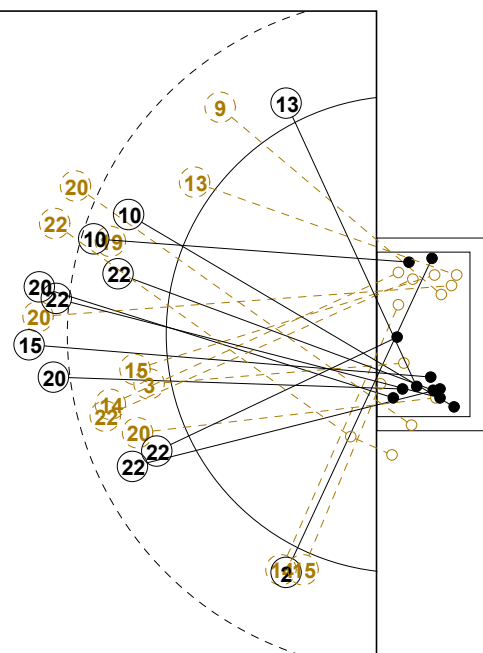

2014 WOMEN'S YOUTH WORLD CHAMPIONSHIP IN MKD PICTORIAL MATCH STATISTICS

ROUND 3

MATCH 34

201412034-21-1/1

7M FRA

POR 7M

1st Half
4 : 10

7M POR

FRA 7M

2nd Half
21 : 17

2014 WOMEN'S YOUTH WORLD CHAMPIONSHIP IN MKD

INDV/TEAM MATCH STATISTICS

OFFICIAL
HANDBALL
YOUTH WOMEN

PRELIMINARY
ROUND 3

GROUP D
MATCH 34

201412034-14-1/2
OHRID
23/07/2014 16:15