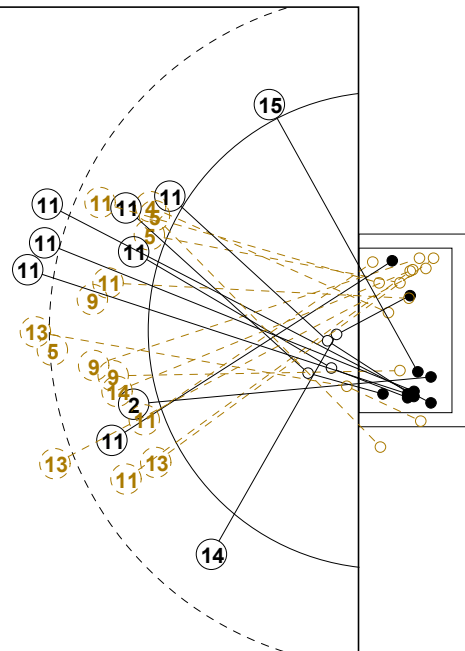

2014 WOMEN'S YOUTH WORLD CHAMPIONSHIP IN MKD PICTORIAL MATCH STATISTICS

ROUND 3

MATCH 34

201412034-21-1/1

7M FRA

POR 7M

1st Half
4 : 10

7M POR

FRA 7M

2nd Half
21 : 17

2014 WOMEN'S YOUTH WORLD CHAMPIONSHIP IN MKD

INDV/TEAM MATCH STATISTICS

OFFICIAL
HANDBALL
YOUTH WOMEN

PRELIMINARY
ROUND 3

GROUP D
MATCH 34

201412034-14-1/2
OHRID
23/07/2014 16:15