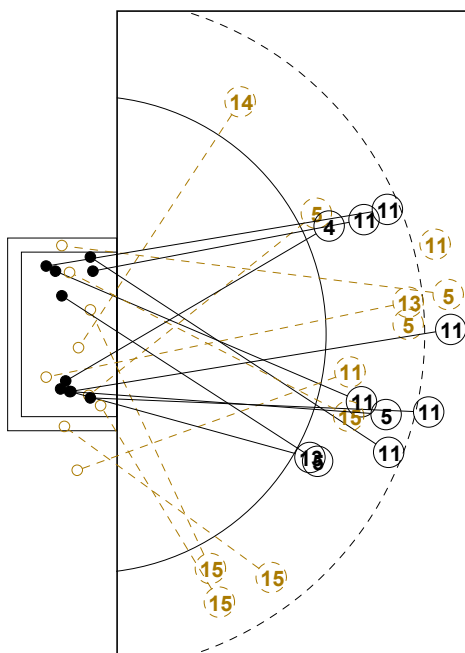

2014 WOMEN'S YOUTH WORLD CHAMPIONSHIP IN MKD PICTORIAL MATCH STATISTICS

ROUND 3

MATCH 34

201412034-21-1/1

7M FRA

POR 7M

1st Half
4 : 10

7M POR

FRA 7M

2nd Half
21 : 17

2014 WOMEN'S YOUTH WORLD CHAMPIONSHIP IN MKD

INDV/TEAM MATCH STATISTICS

OFFICIAL
HANDBALL
YOUTH WOMEN

PRELIMINARY
ROUND 3

GROUP D
MATCH 34

201412034-14-1/2
OHRID
23/07/2014 16:15