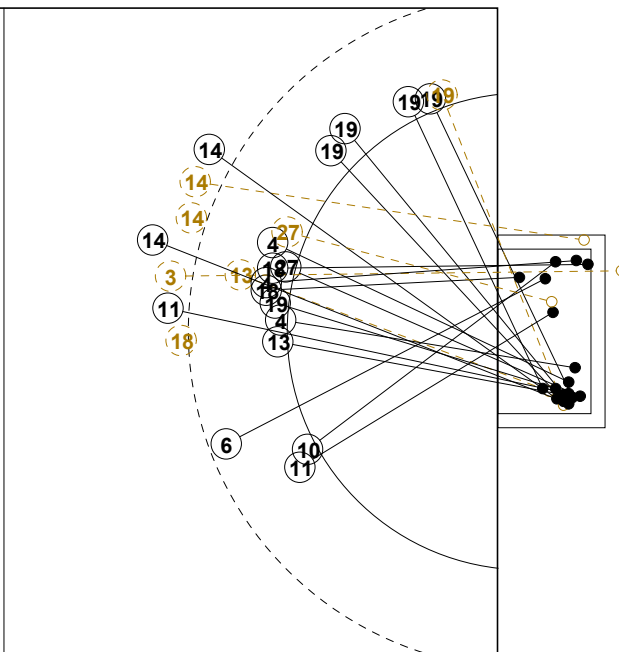

# 2014 WOMEN'S YOUTH WORLD CHAMPIONSHIP IN MKD PICTORIAL MATCH STATISTICS

ROUND 3

MATCH 32

201412032-21-1/1

1st Half  
17 : 12

2nd Half  
23 : 37

## 2014 WOMEN'S YOUTH WORLD CHAMPIONSHIP IN MKD

### INDV/TEAM MATCH STATISTICS

OFFICIAL  
HANDBALL  
YOUTH WOMEN

PRELIMINARY  
ROUND 3

GROUP C  
MATCH 32

201412032-14-1/2  
STRUMICA  
23/07/2014 17:15

No.	Name	Field Shot	Line Shot	Wing Shot	Fast Brk.	Brk. Thr.	Free Thr.	7m Thr.	Total	Rate %	ASST.	ERR.	WAR.	2'	D+DR	TIME
<b>ROMANIA(ROU)</b>																
<i>(COURT PLAYER)</i>																
1	ION Madalina									0.0%						00:14:48
2	TAIVAN Andreea									0.0%						00:08:17
3	BUCA Oana Maria	0/1							0/1	0.0%						00:02:17
4	ABED-KADER Dana				3/3				3/3	100%		1				00:10:38
6	ANDREI Iulia M.	1/1			1/1				2/2	100%		1		2		00:28:52
7	DINDILIGAN A.									0.0%		1				00:28:08
8	CRAIU Maria F.									0.0%						00:14:17
10	ILIE Alina	1/2				3/3			4/5	80.0%		4				00:31:20
11	VASILIU Sonia				1/1	1/1			2/2	100%	1			1		00:23:29
12	ROSCA Maria I.									0.0%	3					00:45:12
13	LASLO Cristina	0/2	0/1		5/5	0/1			5/9	55.6%	1	1	1	2		00:49:21
14	BAZALIU B.M.	4/12	0/1					6/6	10/19	52.6%		1	1			00:18:22
18	CORBAN Daniela	0/1				2/2			2/3	66.7%	1					00:25:11
19	CARASOL A.L.		1/1	2/3	2/2				5/6	83.3%						00:29:58
20	ILIE Florenta			0/1	3/3				3/4	75.0%						00:51:42
27	OSTASE Lorena		1/2		0/1				1/3	33.3%	1		1			00:35:25
<b>Total</b>		6/19	2/5	2/4	15/16	6/7		6/6	37/57	64.9%	7	9	3	5		
<i>(GOALKEEPER)</i>																
1	ION Madalina	1/2	0/2			0/1		0/1	1/6	16.7%						00:14:48
12	ROSCA Maria I.	4/11	0/3	1/2	0/1	0/1	0/1	1/5	6/24	25.0%	3					00:45:12
<b>Total</b>		5/13	0/5	1/2	0/1	0/2	0/1	1/6	7/30	23.3%	3					