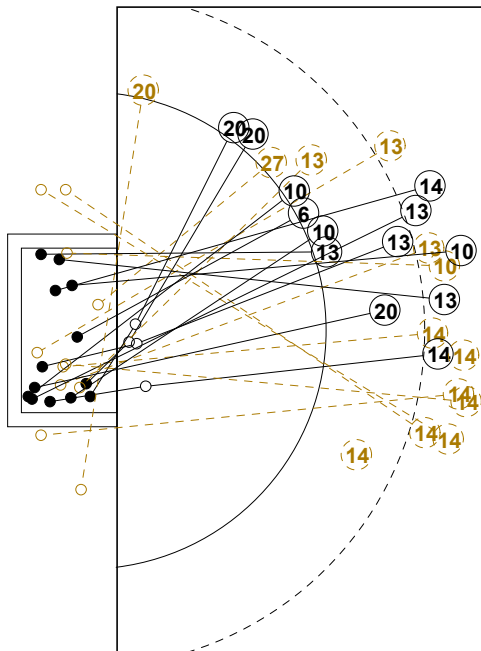

# 2014 WOMEN'S YOUTH WORLD CHAMPIONSHIP IN MKD PICTORIAL MATCH STATISTICS

ROUND 3

MATCH 32

201412032-21-1/1

1st Half  
17 : 12

2nd Half  
23 : 37

## 2014 WOMEN'S YOUTH WORLD CHAMPIONSHIP IN MKD

### INDV/TEAM MATCH STATISTICS

OFFICIAL  
HANDBALL  
YOUTH WOMEN

PRELIMINARY  
ROUND 3

GROUP C  
MATCH 32

201412032-14-1/2  
STRUMICA  
23/07/2014 17:15

No.	Name	Field Shot	Line Shot	Wing Shot	Fast Brk.	Brk. Thr.	Free Thr.	7m Thr.	Total	Rate %	ASST.	ERR.	WAR.	2'	D+DR	TIME
<b>ROMANIA(ROU)</b>																
<i>(COURT PLAYER)</i>																
1	ION Madalina									0.0%						00:14:48
2	TAIVAN Andreea									0.0%						00:08:17
3	BUCA Oana Maria	0/1							0/1	0.0%						00:02:17
4	ABED-KADER Dana				3/3				3/3	100%		1				00:10:38
6	ANDREI Iulia M.	1/1			1/1				2/2	100%		1		2		00:28:52
7	DINDILIGAN A.									0.0%		1				00:28:08
8	CRAIU Maria F.									0.0%						00:14:17
10	ILIE Alina	1/2				3/3			4/5	80.0%		4				00:31:20
11	VASILIU Sonia				1/1	1/1			2/2	100%	1			1		00:23:29
12	ROSCA Maria I.									0.0%	3					00:45:12
13	LASLO Cristina	0/2	0/1		5/5	0/1			5/9	55.6%	1	1	1	2		00:49:21
14	BAZALIU B.M.	4/12	0/1					6/6	10/19	52.6%		1	1			00:18:22
18	CORBAN Daniela	0/1				2/2			2/3	66.7%	1					00:25:11
19	CARASOL A.L.		1/1	2/3	2/2				5/6	83.3%						00:29:58
20	ILIE Florenta			0/1	3/3				3/4	75.0%						00:51:42
27	OSTASE Lorena		1/2		0/1				1/3	33.3%	1		1			00:35:25
<b>Total</b>		6/19	2/5	2/4	15/16	6/7		6/6	37/57	64.9%	7	9	3	5		
<i>(GOALKEEPER)</i>																
1	ION Madalina	1/2	0/2			0/1		0/1	1/6	16.7%						00:14:48
12	ROSCA Maria I.	4/11	0/3	1/2	0/1	0/1	0/1	1/5	6/24	25.0%	3					00:45:12
<b>Total</b>		5/13	0/5	1/2	0/1	0/2	0/1	1/6	7/30	23.3%	3					