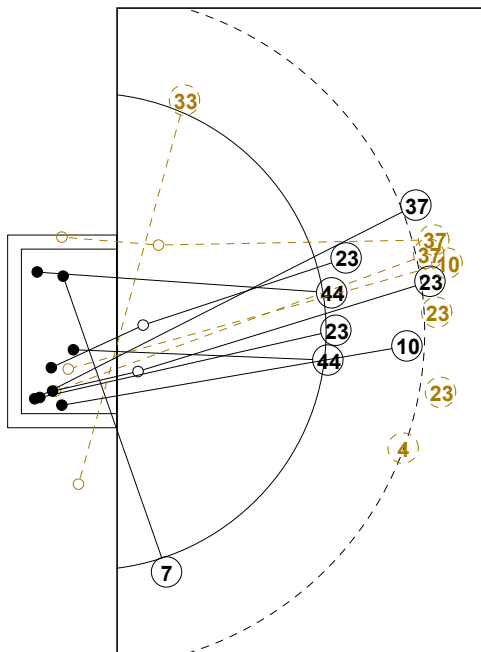

# 2014 WOMEN'S YOUTH WORLD CHAMPIONSHIP IN MKD PICTORIAL MATCH STATISTICS

ROUND 3

MATCH 32

201412032-21-1/1

1st Half  
17 : 12

2nd Half  
23 : 37

## 2014 WOMEN'S YOUTH WORLD CHAMPIONSHIP IN MKD

### INDV/TEAM MATCH STATISTICS

OFFICIAL  
HANDBALL  
YOUTH WOMEN

PRELIMINARY  
ROUND 3

GROUP C  
MATCH 32

201412032-14-1/2  
STRUMICA  
23/07/2014 17:15

No.	Name	Field Shot	Line Shot	Wing Shot	Fast Brk.	Brk. Thr.	Free Thr.	7m Thr.	Total	Rate %	ASST.	ERR.	WAR.	2'	D+DR	TIME
<b>ROMANIA(ROU)</b>																
<i>(COURT PLAYER)</i>																
1	ION Madalina									0.0%						00:14:48
2	TAIVAN Andreea									0.0%						00:08:17
3	BUCA Oana Maria	0/1							0/1	0.0%						00:02:17
4	ABED-KADER Dana				3/3				3/3	100%		1				00:10:38
6	ANDREI Iulia M.	1/1			1/1				2/2	100%		1		2		00:28:52
7	DINDILIGAN A.									0.0%		1				00:28:08
8	CRAIU Maria F.									0.0%						00:14:17
10	ILIE Alina	1/2				3/3			4/5	80.0%		4				00:31:20
11	VASILIU Sonia				1/1	1/1			2/2	100%	1			1		00:23:29
12	ROSCA Maria I.									0.0%	3					00:45:12
13	LASLO Cristina	0/2	0/1		5/5	0/1			5/9	55.6%	1	1	1	2		00:49:21
14	BAZALIU B.M.	4/12	0/1					6/6	10/19	52.6%		1	1			00:18:22
18	CORBAN Daniela	0/1				2/2			2/3	66.7%	1					00:25:11
19	CARASOL A.L.		1/1	2/3	2/2				5/6	83.3%						00:29:58
20	ILIE Florenta			0/1	3/3				3/4	75.0%						00:51:42
27	OSTASE Lorena		1/2		0/1				1/3	33.3%	1		1			00:35:25
<b>Total</b>		6/19	2/5	2/4	15/16	6/7		6/6	37/57	64.9%	7	9	3	5		
<i>(GOALKEEPER)</i>																
1	ION Madalina	1/2	0/2			0/1		0/1	1/6	16.7%						00:14:48
12	ROSCA Maria I.	4/11	0/3	1/2	0/1	0/1	0/1	1/5	6/24	25.0%	3					00:45:12
<b>Total</b>		5/13	0/5	1/2	0/1	0/2	0/1	1/6	7/30	23.3%	3					