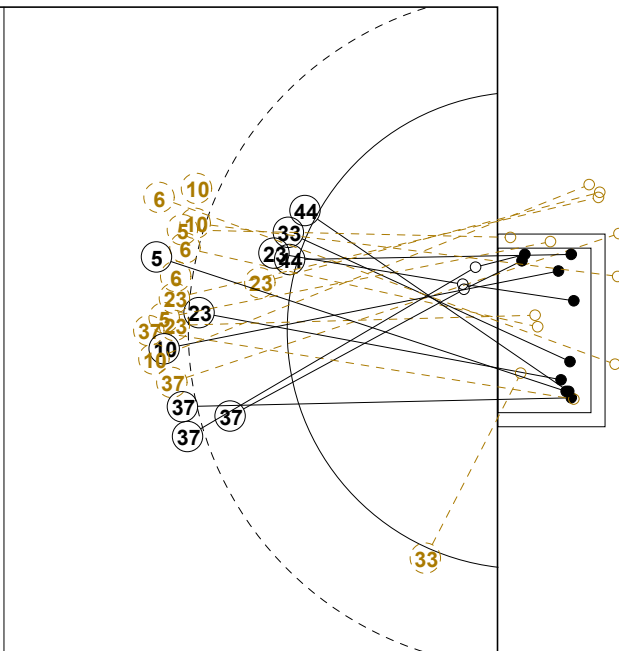

# 2014 WOMEN'S YOUTH WORLD CHAMPIONSHIP IN MKD PICTORIAL MATCH STATISTICS

ROUND 3

MATCH 32

201412032-21-1/1

1st Half  
17 : 12

2nd Half  
23 : 37

## 2014 WOMEN'S YOUTH WORLD CHAMPIONSHIP IN MKD

### INDV/TEAM MATCH STATISTICS

OFFICIAL  
HANDBALL  
YOUTH WOMEN

PRELIMINARY  
ROUND 3

GROUP C  
MATCH 32

201412032-14-1/2  
STRUMICA  
23/07/2014 17:15

No.	Name	Field Shot	Line Shot	Wing Shot	Fast Brk.	Brk. Thr.	Free Thr.	7m Thr.	Total	Rate %	ASST.	ERR.	WAR.	2'	D+DR	TIME
<b>ROMANIA(ROU)</b>																
<i>(COURT PLAYER)</i>																
1	ION Madalina									0.0%						00:14:48
2	TAIVAN Andreea									0.0%						00:08:17
3	BUCA Oana Maria	0/1							0/1	0.0%						00:02:17
4	ABED-KADER Dana				3/3				3/3	100%		1				00:10:38
6	ANDREI Iulia M.	1/1			1/1				2/2	100%		1		2		00:28:52
7	DINDILIGAN A.									0.0%		1				00:28:08
8	CRAIU Maria F.									0.0%						00:14:17
10	ILIE Alina	1/2				3/3			4/5	80.0%		4				00:31:20
11	VASILIU Sonia				1/1	1/1			2/2	100%	1			1		00:23:29
12	ROSCA Maria I.									0.0%	3					00:45:12
13	LASLO Cristina	0/2	0/1		5/5	0/1			5/9	55.6%	1	1	1	2		00:49:21
14	BAZALIU B.M.	4/12	0/1					6/6	10/19	52.6%		1	1			00:18:22
18	CORBAN Daniela	0/1				2/2			2/3	66.7%	1					00:25:11
19	CARASOL A.L.		1/1	2/3	2/2				5/6	83.3%						00:29:58
20	ILIE Florenta			0/1	3/3				3/4	75.0%						00:51:42
27	OSTASE Lorena		1/2		0/1				1/3	33.3%	1		1			00:35:25
<b>Total</b>		6/19	2/5	2/4	15/16	6/7		6/6	37/57	64.9%	7	9	3	5		
<i>(GOALKEEPER)</i>																
1	ION Madalina	1/2	0/2			0/1		0/1	1/6	16.7%						00:14:48
12	ROSCA Maria I.	4/11	0/3	1/2	0/1	0/1	0/1	1/5	6/24	25.0%	3					00:45:12
<b>Total</b>		5/13	0/5	1/2	0/1	0/2	0/1	1/6	7/30	23.3%	3					