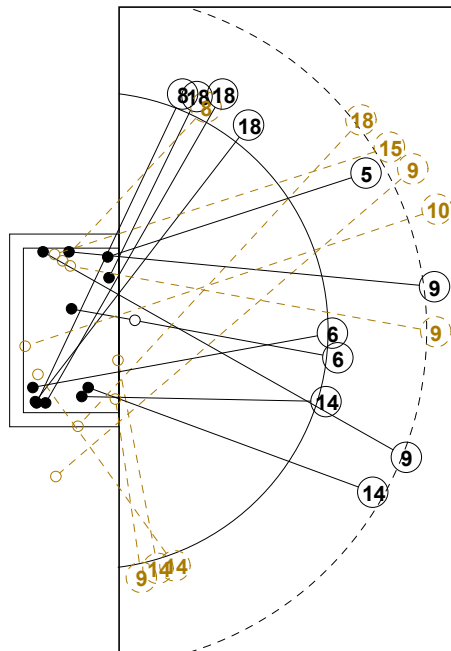

# 2014 WOMEN'S YOUTH WORLD CHAMPIONSHIP IN MKD PICTORIAL MATCH STATISTICS

ROUND 1

MATCH 2

201412002-21-1/1

1st Half  
12 : 10

2nd Half  
29 : 26

### INDV/TEAM MATCH STATISTICS

OFFICIAL  
HANDBALL  
YOUTH WOMEN

PRELIMINARY  
ROUND 1

GROUP A  
MATCH 2

201412002-14-1/2  
Skopje  
20/07/2014 17:15

No.	Name	Field Shot	Line Shot	Wing Shot	Fast Brk.	Brk. Thr.	Free Thr.	7m Thr.	Total	Rate %	ASST.	ERR.	WAR.	2'	D+DR	TIME
<b>KOREA(KOR)</b>																
<i>(COURT PLAYER)</i>																
2	CHUN Hyesu									0.0%						00:02:14
3	LEE Seolhwa									0.0%						00:02:59
4	PARK Junhee	0/1	1/1		1/1				2/3	66.7%						00:50:26
5	LEE Dahyeon									0.0%						00:03:02
7	GIM Boeun									0.0%						00:10:27
9	PARK Minjeong									0.0%						00:00:00
10	CHOI Jihyeon	0/1	0/1					0/1	0/3	0.0%	4	1				00:37:44
12	PARK Joeun									0.0%						00:26:05
16	LEE Gahee									0.0%						00:33:55
17	LEE Haneul									0.0%						00:00:00
18	KIM Sora		2/2	1/1				0/1	3/4	75.0%	1	1				00:50:34
21	KIM Seongeun			5/6				4/4	9/10	90.0%	2		1			00:54:33
22	SONG Jiyoung			1/3				0/1	1/4	25.0%	1		1			00:21:56
23	SONG Jieun		1/1	0/2					1/3	33.3%	1					00:16:10
27	KANG Dahye	1/1	2/3	1/2	1/1			0/1	5/8	62.5%	5	1				00:48:45
29	YU Sojeong	2/2	3/3		2/2			1/3	8/10	80.0%	5					00:56:27
<b>Total</b>		3/5	9/11	8/14	4/4			5/11	29/45	64.4%	19	3	2			
<i>(GOALKEEPER)</i>																
12	PARK Joeun	4/5	1/5	1/4				0/1	6/15	40.0%						00:26:05
16	LEE Gahee	3/8	0/4	4/9	0/1	0/1		0/1	7/24	29.2%						00:33:55
<b>Total</b>		7/13	1/9	5/13	0/1	0/1		0/2	13/39	33.3%						