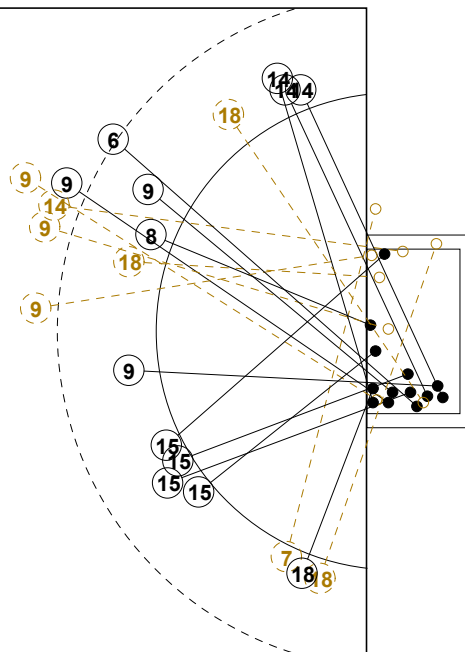

# 2014 WOMEN'S YOUTH WORLD CHAMPIONSHIP IN MKD PICTORIAL MATCH STATISTICS

ROUND 1

MATCH 2

201412002-21-1/1

1st Half  
12 : 10

2nd Half  
29 : 26

## 2014 WOMEN'S YOUTH WORLD CHAMPIONSHIP IN MKD

### INDV/TEAM MATCH STATISTICS

OFFICIAL  
HANDBALL  
YOUTH WOMEN

PRELIMINARY  
ROUND 1

GROUP A  
MATCH 2

201412002-14-1/2  
Skopje  
20/07/2014 17:15

No.	Name	Field Shot	Line Shot	Wing Shot	Fast Brk.	Brk. Thr.	Free Thr.	7m Thr.	Total	Rate %	ASST.	ERR.	WAR.	2'	D+DR	TIME
<b>KOREA(KOR)</b>																
<i>(COURT PLAYER)</i>																
2	CHUN Hyesu									0.0%						00:02:14
3	LEE Seolhwa									0.0%						00:02:59
4	PARK Junhee	0/1	1/1		1/1				2/3	66.7%						00:50:26
5	LEE Dahyeon									0.0%						00:03:02
7	GIM Boeun									0.0%						00:10:27
9	PARK Minjeong									0.0%						00:00:00
10	CHOI Jihyeon	0/1	0/1					0/1	0/3	0.0%	4	1				00:37:44
12	PARK Joeun									0.0%						00:26:05
16	LEE Gahee									0.0%						00:33:55
17	LEE Haneul									0.0%						00:00:00
18	KIM Sora		2/2	1/1				0/1	3/4	75.0%	1	1				00:50:34
21	KIM Seongeun			5/6				4/4	9/10	90.0%	2		1			00:54:33
22	SONG Jiyoung			1/3				0/1	1/4	25.0%	1		1			00:21:56
23	SONG Jieun		1/1	0/2					1/3	33.3%	1					00:16:10
27	KANG Dahye	1/1	2/3	1/2	1/1			0/1	5/8	62.5%	5	1				00:48:45
29	YU Sojeong	2/2	3/3		2/2			1/3	8/10	80.0%	5					00:56:27
<b>Total</b>		3/5	9/11	8/14	4/4			5/11	29/45	64.4%	19	3	2			
<i>(GOALKEEPER)</i>																
12	PARK Joeun	4/5	1/5	1/4				0/1	6/15	40.0%						00:26:05
16	LEE Gahee	3/8	0/4	4/9	0/1	0/1		0/1	7/24	29.2%						00:33:55
<b>Total</b>		7/13	1/9	5/13	0/1	0/1		0/2	13/39	33.3%						