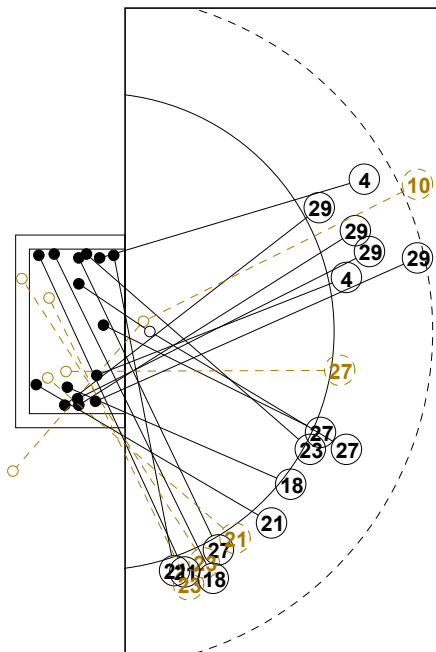

# 2014 WOMEN'S YOUTH WORLD CHAMPIONSHIP IN MKD PICTORIAL MATCH STATISTICS

ROUND 1

MATCH 2

201412002-21-1/1

1st Half  
12 : 10

2nd Half  
29 : 26

## 2014 WOMEN'S YOUTH WORLD CHAMPIONSHIP IN MKD

### INDV/TEAM MATCH STATISTICS

OFFICIAL  
HANDBALL  
YOUTH WOMEN

PRELIMINARY  
ROUND 1

GROUP A  
MATCH 2

201412002-14-1/2  
Skopje  
20/07/2014 17:15

No.	Name	Field Shot	Line Shot	Wing Shot	Fast Brk.	Brk. Thr.	Free Thr.	7m Thr.	Total	Rate %	ASST.	ERR.	WAR.	2'	D+DR	TIME
<b>KOREA(KOR)</b>																
<i>(COURT PLAYER)</i>																
2	CHUN Hyesu									0.0%						00:02:14
3	LEE Seolhwa									0.0%						00:02:59
4	PARK Junhee	0/1	1/1		1/1				2/3	66.7%						00:50:26
5	LEE Dahyeon									0.0%						00:03:02
7	GIM Boeun									0.0%						00:10:27
9	PARK Minjeong									0.0%						00:00:00
10	CHOI Jihyeon	0/1	0/1					0/1	0/3	0.0%	4	1				00:37:44
12	PARK Joeun									0.0%						00:26:05
16	LEE Gahee									0.0%						00:33:55
17	LEE Haneul									0.0%						00:00:00
18	KIM Sora		2/2	1/1				0/1	3/4	75.0%	1	1				00:50:34
21	KIM Seongeun			5/6				4/4	9/10	90.0%	2		1			00:54:33
22	SONG Jiyoung			1/3				0/1	1/4	25.0%	1		1			00:21:56
23	SONG Jieun		1/1	0/2					1/3	33.3%	1					00:16:10
27	KANG Dahye	1/1	2/3	1/2	1/1			0/1	5/8	62.5%	5	1				00:48:45
29	YU Sojeong	2/2	3/3		2/2			1/3	8/10	80.0%	5					00:56:27
<b>Total</b>		3/5	9/11	8/14	4/4			5/11	29/45	64.4%	19	3	2			
<i>(GOALKEEPER)</i>																
12	PARK Joeun	4/5	1/5	1/4				0/1	6/15	40.0%						00:26:05
16	LEE Gahee	3/8	0/4	4/9	0/1	0/1		0/1	7/24	29.2%						00:33:55
<b>Total</b>		7/13	1/9	5/13	0/1	0/1		0/2	13/39	33.3%						