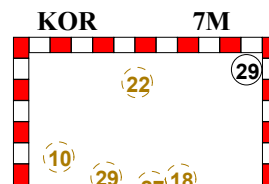

# 2014 WOMEN'S YOUTH WORLD CHAMPIONSHIP IN MKD PICTORIAL MATCH STATISTICS

ROUND 1

MATCH 2

201412002-21-1/1

1st Half  
12 : 10

2nd Half  
29 : 26