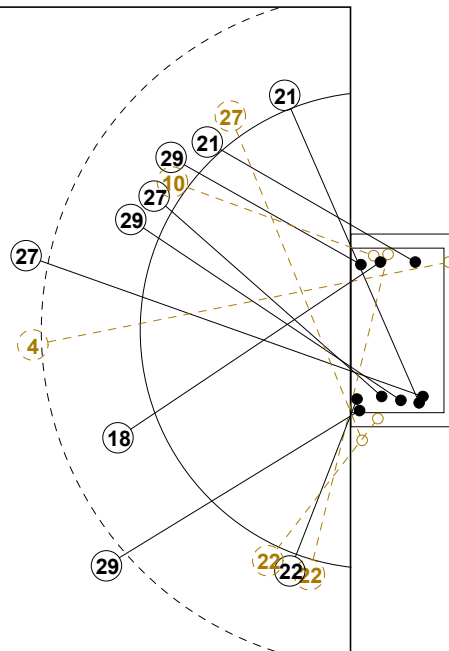

# 2014 WOMEN'S YOUTH WORLD CHAMPIONSHIP IN MKD PICTORIAL MATCH STATISTICS

ROUND 1

MATCH 2

201412002-21-1/1

1st Half  
12 : 10

2nd Half  
29 : 26

### INDV/TEAM MATCH STATISTICS

OFFICIAL  
HANDBALL  
YOUTH WOMEN

PRELIMINARY  
ROUND 1

GROUP A  
MATCH 2

201412002-14-1/2  
Skopje  
20/07/2014 17:15

No.	Name	Field Shot	Line Shot	Wing Shot	Fast Brk.	Brk. Thr.	Free Thr.	7m Thr.	Total	Rate %	ASST.	ERR.	WAR.	2'	D+DR	TIME
<b>KOREA(KOR)</b>																
<i>(COURT PLAYER)</i>																
2	CHUN Hyesu									0.0%						00:02:14
3	LEE Seolhwa									0.0%						00:02:59
4	PARK Junhee	0/1	1/1		1/1				2/3	66.7%						00:50:26
5	LEE Dahyeon									0.0%						00:03:02
7	GIM Boeun									0.0%						00:10:27
9	PARK Minjeong									0.0%						00:00:00
10	CHOI Jihyeon	0/1	0/1					0/1	0/3	0.0%	4	1				00:37:44
12	PARK Joeun									0.0%						00:26:05
16	LEE Gahee									0.0%						00:33:55
17	LEE Haneul									0.0%						00:00:00
18	KIM Sora		2/2	1/1				0/1	3/4	75.0%	1	1				00:50:34
21	KIM Seongeun			5/6				4/4	9/10	90.0%	2		1			00:54:33
22	SONG Jiyoung			1/3				0/1	1/4	25.0%	1		1			00:21:56
23	SONG Jieun		1/1	0/2					1/3	33.3%	1					00:16:10
27	KANG Dahye	1/1	2/3	1/2	1/1			0/1	5/8	62.5%	5	1				00:48:45
29	YU Sojeong	2/2	3/3		2/2			1/3	8/10	80.0%	5					00:56:27
<b>Total</b>		3/5	9/11	8/14	4/4			5/11	29/45	64.4%	19	3	2			
<i>(GOALKEEPER)</i>																
12	PARK Joeun	4/5	1/5	1/4				0/1	6/15	40.0%						00:26:05
16	LEE Gahee	3/8	0/4	4/9	0/1	0/1		0/1	7/24	29.2%						00:33:55
<b>Total</b>		7/13	1/9	5/13	0/1	0/1		0/2	13/39	33.3%						