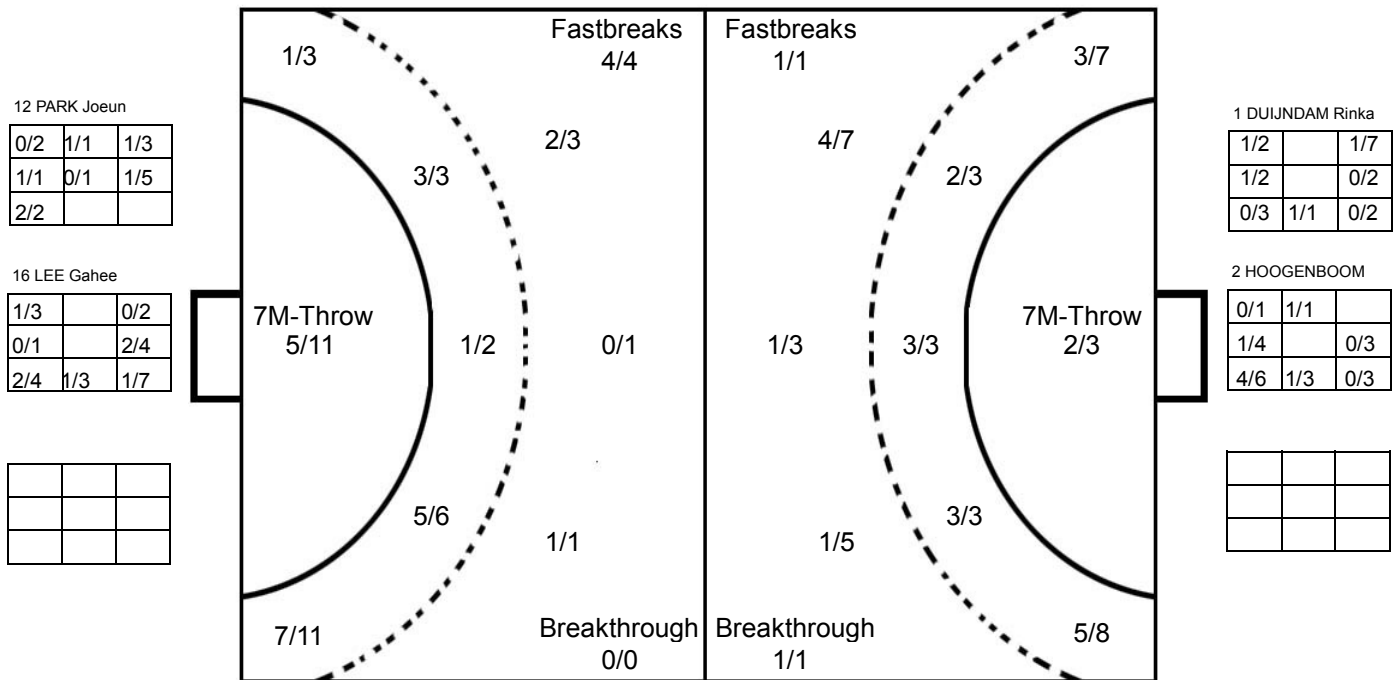

2014 WOMEN'S YOUTH WORLD CHAMPIONSHIP IN MKD

MATCH SHOT REPORT

ROUND 1

MATCH 2

201412002-41-1/1

KOREA

2 CHUN Hyesu	3 LEE Seolhwa	4 PARK Junhee	5 LEE Dahyeon	7 GIM Boeun	9 PARK Minjeong	10 CHOI Jihyeon	12 PARK Jo Eun
		1	1				
Post - 0 Miss - 0 Block - 0	Post - 0 Miss - 0 Block - 0	Post - 1 Miss - 0 Block - 0	Post - 0 Miss - 0 Block - 0	Post - 0 Miss - 0 Block - 0	Post - 0 Miss - 0 Block - 0	Post - 0 Miss - 1 Block - 0	Post - 0 Miss - 0 Block - 0
16 LEE Gahee	17 LEE Haneul	18 KIM Sora	21 KIM Seongeun	22 SONG Jiyoung	23 SONG Jieun	27 KANG Dahye	29 YU Sojeong
		1	2	3		1	1
		1	1	2		3	1
		1	1	2		1	2
Post - 0 Miss - 0 Block - 0	Post - 0 Miss - 0 Block - 0	Post - 0 Miss - 0 Block - 0	Post - 0 Miss - 0 Block - 0	Post - 1 Miss - 0 Block - 0	Post - 1 Miss - 0 Block - 0	Post - 0 Miss - 1 Block - 0	Post - 0 Miss - 0 Block - 0

NETHERLAND

1 DUJNDAM Rinka	2 HOOGENBOOM	4 VAN ZIJL Tessa	5 HAGGERTY Tamara	6 PANHUIS Mabel	7 RIJKS Fenne	8 NOORDINK Annika	9 ZWINKELS Anouk
				1	1	1	2
				1	1	1	1
			1			1	2
Post - 0 Miss - 0 Block - 0	Post - 0 Miss - 0 Block - 0	Post - 0 Miss - 0 Block - 0	Post - 0 Miss - 0 Block - 0	Post - 0 Miss - 0 Block - 0	Post - 0 Miss - 1 Block - 0	Post - 0 Miss - 0 Block - 0	Post - 0 Miss - 1 Block - 0
10 BOONKAMP	11 KOIJ Jill	12 VOLLEBREGT S.	13 DE B.Suzanne	14 MEIJER Jill	15 AMEGA Delaila	17 ZENGERINK Romy	18 VAN ROSSUM
				1	2		2
				1	1		
				1	1		2
Post - 0 Miss - 0 Block - 0	Post - 0 Miss - 0 Block - 0	Post - 0 Miss - 0 Block - 0	Post - 0 Miss - 0 Block - 0	Post - 0 Miss - 0 Block - 0	Post - 1 Miss - 0 Block - 0	Post - 0 Miss - 0 Block - 0	Post - 2 Miss - 0 Block - 0