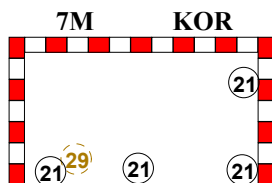

# 2014 WOMEN'S YOUTH WORLD CHAMPIONSHIP IN MKD PICTORIAL MATCH STATISTICS

ROUND 1

MATCH 2

201412002-21-1/1

1st Half  
12 : 10

2nd Half  
29 : 26