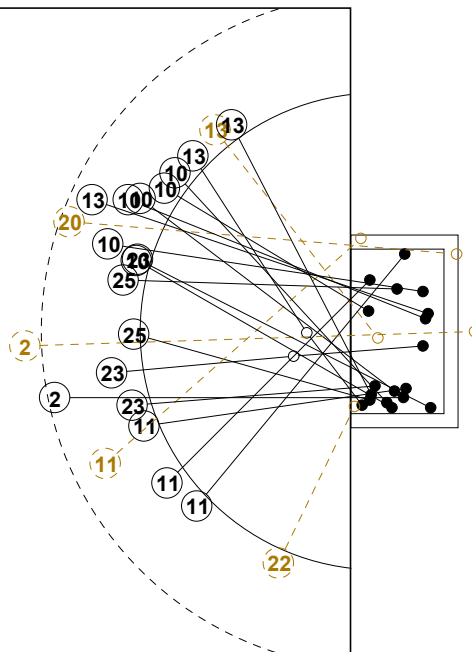

2014 WOMEN'S YOUTH WORLD CHAMPIONSHIP IN MKD PICTORIAL MATCH STATISTICS

ROUND 3

MATCH 29

201412029-21-1/1

1st Half
15 : 18

2nd Half
33 : 33

2014 WOMEN'S YOUTH WORLD CHAMPIONSHIP IN MKD

INDV/TEAM MATCH STATISTICS

OFFICIAL
HANDBALL
YOUTH WOMEN

PRELIMINARY
ROUND 3

GROUP B
MATCH 29

201412029-14-1/2
OHRID
23/07/2014 11:45

No.	Name	Field Shot	Line Shot	Wing Shot	Fast Brk.	Brk. Thr.	Free Thr.	7m Thr.	Total	Rate %	ASST.	ERR.	WAR.	2'	D+DR	TIME
NORWAY(NOR)																
<i>(COURT PLAYER)</i>																
1	LERSTAD Tonje H.									0.0%		1				00:21:26
2	HJERTNER Maria	1/2							1/2	50.0%		4				00:08:55
3	NYGAARD Julie									0.0%				1		00:15:04
7	NORD Vilde K.			2/3	1/1				3/4	75.0%		2				00:23:29
8	HAUGSTVEDT Stine	0/1			1/1				1/2	50.0%		4	1			00:33:44
10	HERNES Ida Marie	0/1	4/4		2/2	4/4		2/2	12/13	92.3%		2	1	1		00:59:43
11	KALLESTAD Anna		2/4	0/1	1/1				3/6	50.0%		2				00:43:50
12	FROELAND Amalie									0.0%						00:00:00
13	BERGSET Malene	1/1	1/1	1/2					3/4	75.0%						00:36:29
15	ROENNINGEN Sara									0.0%						00:00:00
16	RAASOK Eli M.									0.0%		1				00:38:34
20	ROENNING F. N.	0/1	0/1						0/2	0.0%		4		1		00:45:05
21	SOLAAS K.B.									0.0%						00:00:00
22	LEREN Mette K.			0/2					0/2	0.0%		1				00:25:12
23	HALVORSEN K.		5/6						5/6	83.3%				1		00:30:34
25	SKRBO Nejira		3/3		2/2				5/5	100%						00:36:40
Total		2/6	15/19	3/8	7/7	4/4		2/2	33/46	71.7%		21	3	3		
<i>(GOALKEEPER)</i>																
1	LERSTAD Tonje H.	1/2	2/4	0/6	0/3	1/1		0/2	4/18	22.2%		1				00:21:26
16	RAASOK Eli M.	5/9	0/1	1/4	0/3	0/4		0/4	6/25	24.0%		1				00:38:34
Total		6/11	2/5	1/10	0/6	1/5		0/6	10/43	23.3%		2				

COURT PLAYER: GOALS/SHOTS

GOALKEEPER: SAVED/SHOTS

TEAM TOTALS	GOALS	SAVED	MISSED	POST	BLOCKED	TOTAL	RATE(%)
Field Shot	2	2	1	1		6	33.3%
Line Shot	15	1	1	2		19	78.9%
Wing Shot	3	2	1	2		8	37.5%
Fastbreak	7					7	100.0%
Breakthrough	4					4	100.0%
Free Throw							0.0%
7M-Throw	2					2	100.0%