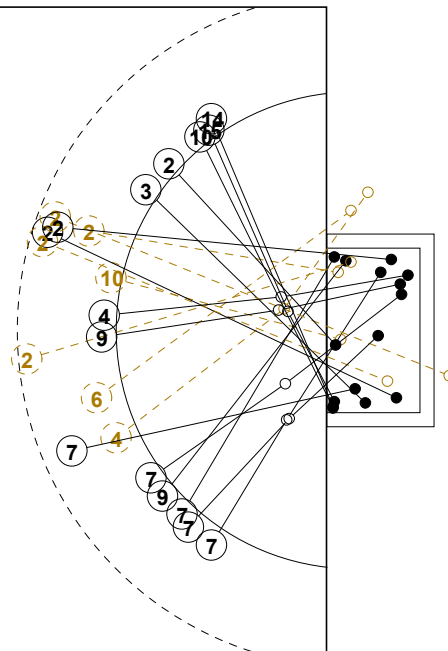

2014 WOMEN'S YOUTH WORLD CHAMPIONSHIP IN MKD PICTORIAL MATCH STATISTICS

ROUND 3

MATCH 29

201412029-21-1/1

1st Half
15 : 18

2nd Half
33 : 33

2014 WOMEN'S YOUTH WORLD CHAMPIONSHIP IN MKD

INDV/TEAM MATCH STATISTICS

OFFICIAL
HANDBALL
YOUTH WOMEN

PRELIMINARY
ROUND 3

GROUP B
MATCH 29

201412029-14-1/2
OHRID
23/07/2014 11:45

No.	Name	Field Shot	Line Shot	Wing Shot	Fast Brk.	Brk. Thr.	Free Thr.	7m Thr.	Total	Rate %	ASST.	ERR.	WAR.	2'	D+DR	TIME
NORWAY(NOR)																
<i>(COURT PLAYER)</i>																
1	LERSTAD Tonje H.									0.0%		1				00:21:26
2	HJERTNER Maria	1/2							1/2	50.0%		4				00:08:55
3	NYGAARD Julie									0.0%				1		00:15:04
7	NORD Vilde K.			2/3	1/1				3/4	75.0%		2				00:23:29
8	HAUGSTVEDT Stine	0/1			1/1				1/2	50.0%		4	1			00:33:44
10	HERNES Ida Marie	0/1	4/4		2/2	4/4		2/2	12/13	92.3%		2	1	1		00:59:43
11	KALLESTAD Anna		2/4	0/1	1/1				3/6	50.0%		2				00:43:50
12	FROELAND Amalie									0.0%						00:00:00
13	BERGSET Malene	1/1	1/1	1/2					3/4	75.0%						00:36:29
15	ROENNINGEN Sara									0.0%						00:00:00
16	RAASOK Eli M.									0.0%		1				00:38:34
20	ROENNING F. N.	0/1	0/1						0/2	0.0%		4		1		00:45:05
21	SOLAAS K.B.									0.0%						00:00:00
22	LEREN Mette K.			0/2					0/2	0.0%		1				00:25:12
23	HALVORSEN K.		5/6						5/6	83.3%				1		00:30:34
25	SKRBO Nejira		3/3		2/2				5/5	100%						00:36:40
Total		2/6	15/19	3/8	7/7	4/4		2/2	33/46	71.7%		21	3	3		
<i>(GOALKEEPER)</i>																
1	LERSTAD Tonje H.	1/2	2/4	0/6	0/3	1/1		0/2	4/18	22.2%		1				00:21:26
16	RAASOK Eli M.	5/9	0/1	1/4	0/3	0/4		0/4	6/25	24.0%		1				00:38:34
Total		6/11	2/5	1/10	0/6	1/5		0/6	10/43	23.3%		2				

COURT PLAYER: GOALS/SHOTS

GOALKEEPER: SAVED/SHOTS

TEAM TOTALS	GOALS	SAVED	MISSED	POST	BLOCKED	TOTAL	RATE(%)
Field Shot	2	2	1	1		6	33.3%
Line Shot	15	1	1	2		19	78.9%
Wing Shot	3	2	1	2		8	37.5%
Fastbreak	7					7	100.0%
Breakthrough	4					4	100.0%
Free Throw							0.0%
7M-Throw	2					2	100.0%