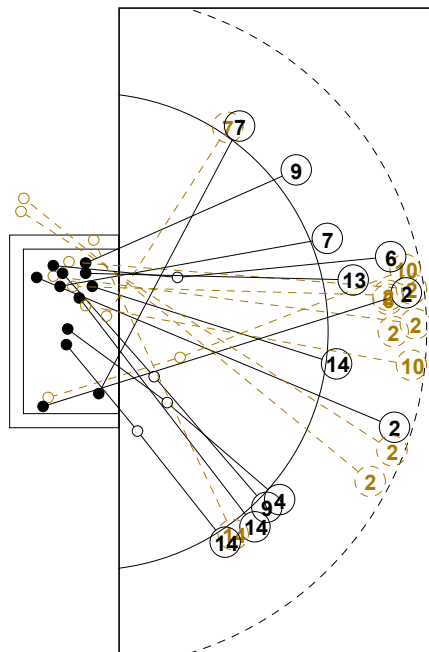

2014 WOMEN'S YOUTH WORLD CHAMPIONSHIP IN MKD PICTORIAL MATCH STATISTICS

ROUND 3

MATCH 29

201412029-21-1/1

1st Half
15 : 18

2nd Half
33 : 33

2014 WOMEN'S YOUTH WORLD CHAMPIONSHIP IN MKD

INDV/TEAM MATCH STATISTICS

OFFICIAL
HANDBALL
YOUTH WOMEN

PRELIMINARY
ROUND 3

GROUP B
MATCH 29

201412029-14-1/2
OHRID
23/07/2014 11:45

No.	Name	Field Shot	Line Shot	Wing Shot	Fast Brk.	Brk. Thr.	Free Thr.	7m Thr.	Total	Rate %	ASST.	ERR.	WAR.	2'	D+DR	TIME
NORWAY(NOR)																
<i>(COURT PLAYER)</i>																
1	LERSTAD Tonje H.									0.0%		1				00:21:26
2	HJERTNER Maria	1/2							1/2	50.0%		4				00:08:55
3	NYGAARD Julie									0.0%				1		00:15:04
7	NORD Vilde K.			2/3	1/1				3/4	75.0%		2				00:23:29
8	HAUGSTVEDT Stine	0/1			1/1				1/2	50.0%		4	1			00:33:44
10	HERNES Ida Marie	0/1	4/4		2/2	4/4		2/2	12/13	92.3%		2	1	1		00:59:43
11	KALLESTAD Anna		2/4	0/1	1/1				3/6	50.0%		2				00:43:50
12	FROELAND Amalie									0.0%						00:00:00
13	BERGSET Malene	1/1	1/1	1/2					3/4	75.0%						00:36:29
15	ROENNINGEN Sara									0.0%						00:00:00
16	RAASOK Eli M.									0.0%		1				00:38:34
20	ROENNING F. N.	0/1	0/1						0/2	0.0%		4		1		00:45:05
21	SOLAAS K.B.									0.0%						00:00:00
22	LEREN Mette K.			0/2					0/2	0.0%		1				00:25:12
23	HALVORSEN K.		5/6						5/6	83.3%				1		00:30:34
25	SKRBO Nejira		3/3		2/2				5/5	100%						00:36:40
Total		2/6	15/19	3/8	7/7	4/4		2/2	33/46	71.7%		21	3	3		
<i>(GOALKEEPER)</i>																
1	LERSTAD Tonje H.	1/2	2/4	0/6	0/3	1/1		0/2	4/18	22.2%		1				00:21:26
16	RAASOK Eli M.	5/9	0/1	1/4	0/3	0/4		0/4	6/25	24.0%		1				00:38:34
Total		6/11	2/5	1/10	0/6	1/5		0/6	10/43	23.3%		2				

COURT PLAYER: GOALS/SHOTS

GOALKEEPER: SAVED/SHOTS

TEAM TOTALS	GOALS	SAVED	MISSED	POST	BLOCKED	TOTAL	RATE(%)
Field Shot	2	2	1	1		6	33.3%
Line Shot	15	1	1	2		19	78.9%
Wing Shot	3	2	1	2		8	37.5%
Fastbreak	7					7	100.0%
Breakthrough	4					4	100.0%
Free Throw							0.0%
7M-Throw	2					2	100.0%