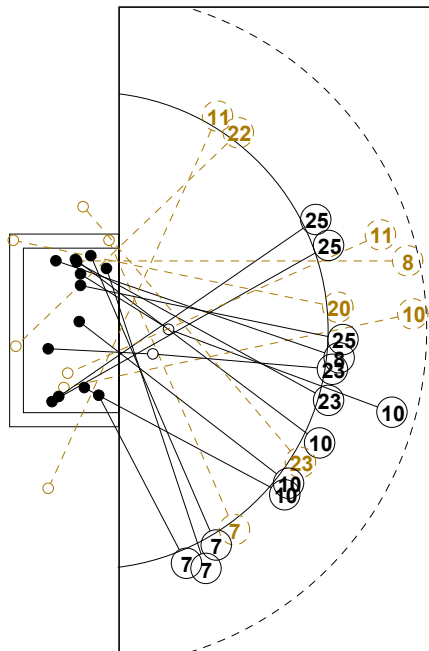

2014 WOMEN'S YOUTH WORLD CHAMPIONSHIP IN MKD PICTORIAL MATCH STATISTICS

ROUND 3

MATCH 29

201412029-21-1/1

1st Half
15 : 18

2nd Half
33 : 33

2014 WOMEN'S YOUTH WORLD CHAMPIONSHIP IN MKD

INDV/TEAM MATCH STATISTICS

OFFICIAL
HANDBALL
YOUTH WOMEN

PRELIMINARY
ROUND 3

GROUP B
MATCH 29

201412029-14-1/2
OHRID
23/07/2014 11:45

No.	Name	Field Shot	Line Shot	Wing Shot	Fast Brk.	Brk. Thr.	Free Thr.	7m Thr.	Total	Rate %	ASST.	ERR.	WAR.	2'	D+DR	TIME
NORWAY(NOR)																
<i>(COURT PLAYER)</i>																
1	LERSTAD Tonje H.									0.0%		1				00:21:26
2	HJERTNER Maria	1/2							1/2	50.0%		4				00:08:55
3	NYGAARD Julie									0.0%				1		00:15:04
7	NORD Vilde K.			2/3	1/1				3/4	75.0%		2				00:23:29
8	HAUGSTVEDT Stine	0/1			1/1				1/2	50.0%		4	1			00:33:44
10	HERNES Ida Marie	0/1	4/4		2/2	4/4		2/2	12/13	92.3%		2	1	1		00:59:43
11	KALLESTAD Anna		2/4	0/1	1/1				3/6	50.0%		2				00:43:50
12	FROELAND Amalie									0.0%						00:00:00
13	BERGSET Malene	1/1	1/1	1/2					3/4	75.0%						00:36:29
15	ROENNINGEN Sara									0.0%						00:00:00
16	RAASOK Eli M.									0.0%		1				00:38:34
20	ROENNING F. N.	0/1	0/1						0/2	0.0%		4		1		00:45:05
21	SOLAAS K.B.									0.0%						00:00:00
22	LEREN Mette K.			0/2					0/2	0.0%		1				00:25:12
23	HALVORSEN K.		5/6						5/6	83.3%				1		00:30:34
25	SKRBO Nejira		3/3		2/2				5/5	100%						00:36:40
Total		2/6	15/19	3/8	7/7	4/4		2/2	33/46	71.7%		21	3	3		
<i>(GOALKEEPER)</i>																
1	LERSTAD Tonje H.	1/2	2/4	0/6	0/3	1/1		0/2	4/18	22.2%		1				00:21:26
16	RAASOK Eli M.	5/9	0/1	1/4	0/3	0/4		0/4	6/25	24.0%		1				00:38:34
Total		6/11	2/5	1/10	0/6	1/5		0/6	10/43	23.3%		2				

COURT PLAYER: GOALS/SHOTS

GOALKEEPER: SAVED/SHOTS

TEAM TOTALS	GOALS	SAVED	MISSED	POST	BLOCKED	TOTAL	RATE(%)
Field Shot	2	2	1	1		6	33.3%
Line Shot	15	1	1	2		19	78.9%
Wing Shot	3	2	1	2		8	37.5%
Fastbreak	7					7	100.0%
Breakthrough	4					4	100.0%
Free Throw							0.0%
7M-Throw	2					2	100.0%