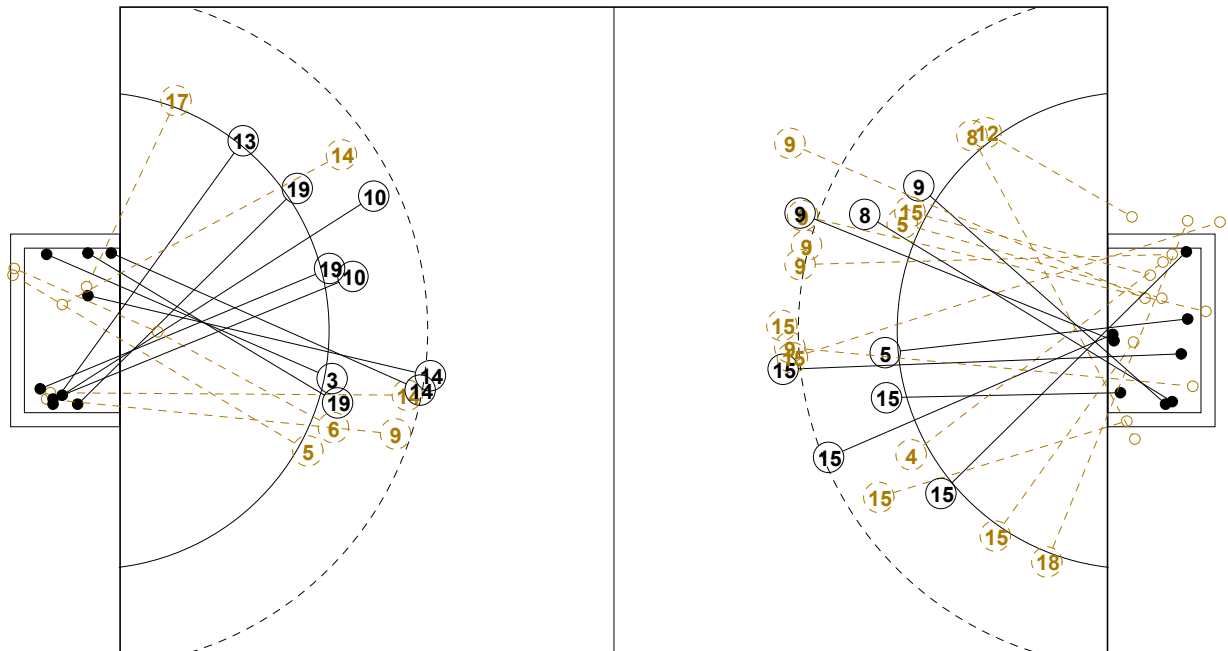

2014 WOMEN'S YOUTH WORLD CHAMPIONSHIP IN MKD PICTORIAL MATCH STATISTICS

ROUND 3

MATCH 25

201412025-21-1/1

1st Half
11 : 10

2nd Half
23 : 30

2014 WOMEN'S YOUTH WORLD CHAMPIONSHIP IN MKD

INDV/TEAM MATCH STATISTICS

OFFICIAL
HANDBALL
YOUTH WOMEN

PRELIMINARY
ROUND 3

GROUP A
MATCH 25

201412025-14-1/2
Skopje
23/07/2014 15:00

No.	Name	Field Shot	Line Shot	Wing Shot	Fast Brk.	Brk. Thr.	Free Thr.	7m Thr.	Total	Rate %	ASST.	ERR.	WAR.	2'	D+DR	TIME
SWEDEN(SWE)																
<i>(COURT PLAYER)</i>																
1	CHADDAD Joumana									0.0%						00:00:10
2	OHRTORP Hanna									0.0%						00:02:34
3	EKENMAN-F. Emma	2/3	0/1	2/3	1/1			3/4	8/12	66.7%			1	1		00:56:27
5	HVENFELT Sofia		2/3						2/3	66.7%		3	1	1		00:22:29
6	STRAND Sara		2/3		1/1				3/4	75.0%		2		1		00:29:26
7	BARDIS Julia					1/1		0/1	1/2	50.0%		1				00:34:32
9	MELLEGARD Olivia	0/1		1/1	1/1				2/3	66.7%				1		00:57:23
10	JOHANSSON E.	1/1				1/1			2/2	100%						00:14:43
11	FIEDOROWICZ S.									0.0%						00:00:00
13	OLOFSSON Sara			1/1					1/1	100%		2		1		00:16:19
14	SANDELL Julia	5/7	0/1			1/1			6/9	66.7%	1	3		2		00:31:18
16	BORJESSON Sofie									0.0%	1	1				00:59:50
17	BLOMSTRAND Hanna	0/1		0/1		0/1			0/3	0.0%	3	2				00:48:10
19	JOHANSSON Anna		1/1			4/6			5/7	71.4%	4	2	1	1		00:45:49
Total		8/13	5/9	4/6	3/3	7/10		3/5	30/46	65.2%	9	16	3	8		
<i>(GOALKEEPER)</i>																
1	CHADDAD Joumana							0/2	0/2	0.0%						00:00:10
16	BORJESSON Sofie	7/12	2/6	5/7	0/1	1/6	0/1	1/4	16/37	43.2%	1	1				00:59:50
Total		7/12	2/6	5/7	0/1	1/6	0/1	1/6	16/39	41.0%	1	1				

COURT PLAYER: GOALS/SHOTS

GOALKEEPER: SAVED/SHOTS

TEAM TOTALS	GOALS	SAVED	MISSED	POST	BLOCKED	TOTAL	RATE(%)
Field Shot	8	3	1	1		13	61.5%
Line Shot	5	1		3		9	55.6%
Wing Shot	4	2				6	66.7%
Fastbreak	3					3	100.0%
Breakthrough	7	2	1			10	70.0%
Free Throw							0.0%
7M-Throw	3	2				5	60.0%