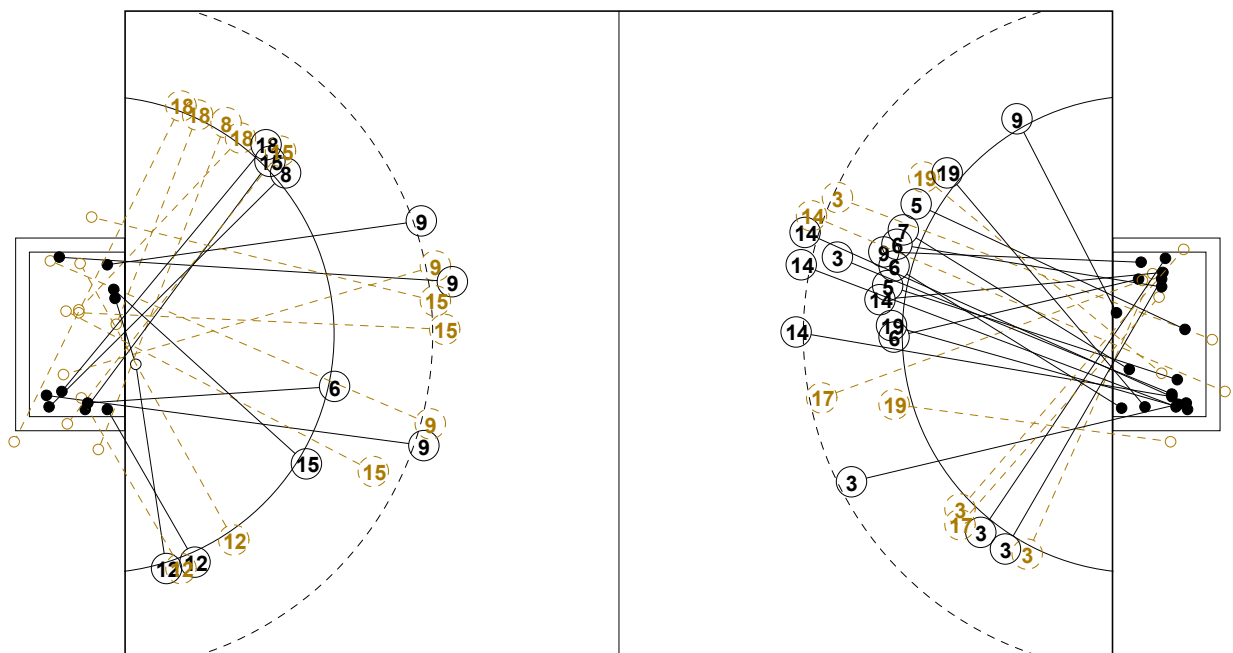

2014 WOMEN'S YOUTH WORLD CHAMPIONSHIP IN MKD PICTORIAL MATCH STATISTICS

ROUND 3

MATCH 25

201412025-21-1/1

1st Half
11 : 10

2nd Half
23 : 30

2014 WOMEN'S YOUTH WORLD CHAMPIONSHIP IN MKD

INDV/TEAM MATCH STATISTICS

OFFICIAL
HANDBALL
YOUTH WOMEN

PRELIMINARY
ROUND 3

GROUP A
MATCH 25

201412025-14-1/2
Skopje
23/07/2014 15:00

No.	Name	Field Shot	Line Shot	Wing Shot	Fast Brk.	Brk. Thr.	Free Thr.	7m Thr.	Total	Rate %	ASST.	ERR.	WAR.	2'	D+DR	TIME
SWEDEN(SWE)																
<i>(COURT PLAYER)</i>																
1	CHADDAD Joumana									0.0%						00:00:10
2	OHRTORP Hanna									0.0%						00:02:34
3	EKENMAN-F. Emma	2/3	0/1	2/3	1/1			3/4	8/12	66.7%			1	1		00:56:27
5	HVENFELT Sofia		2/3						2/3	66.7%		3	1	1		00:22:29
6	STRAND Sara		2/3		1/1				3/4	75.0%		2		1		00:29:26
7	BARDIS Julia					1/1		0/1	1/2	50.0%		1				00:34:32
9	MELLEGARD Olivia	0/1		1/1	1/1				2/3	66.7%				1		00:57:23
10	JOHANSSON E.	1/1				1/1			2/2	100%						00:14:43
11	FIEDOROWICZ S.									0.0%						00:00:00
13	OLOFSSON Sara			1/1					1/1	100%		2		1		00:16:19
14	SANDELL Julia	5/7	0/1			1/1			6/9	66.7%	1	3		2		00:31:18
16	BORJESSON Sofie									0.0%	1	1				00:59:50
17	BLOMSTRAND Hanna	0/1		0/1		0/1			0/3	0.0%	3	2				00:48:10
19	JOHANSSON Anna		1/1			4/6			5/7	71.4%	4	2	1	1		00:45:49
Total		8/13	5/9	4/6	3/3	7/10		3/5	30/46	65.2%	9	16	3	8		
<i>(GOALKEEPER)</i>																
1	CHADDAD Joumana							0/2	0/2	0.0%						00:00:10
16	BORJESSON Sofie	7/12	2/6	5/7	0/1	1/6	0/1	1/4	16/37	43.2%	1	1				00:59:50
Total		7/12	2/6	5/7	0/1	1/6	0/1	1/6	16/39	41.0%	1	1				

COURT PLAYER: GOALS/SHOTS

GOALKEEPER: SAVED/SHOTS

TEAM TOTALS	GOALS	SAVED	MISSED	POST	BLOCKED	TOTAL	RATE(%)
Field Shot	8	3	1	1		13	61.5%
Line Shot	5	1		3		9	55.6%
Wing Shot	4	2				6	66.7%
Fastbreak	3					3	100.0%
Breakthrough	7	2	1			10	70.0%
Free Throw							0.0%
7M-Throw	3	2				5	60.0%