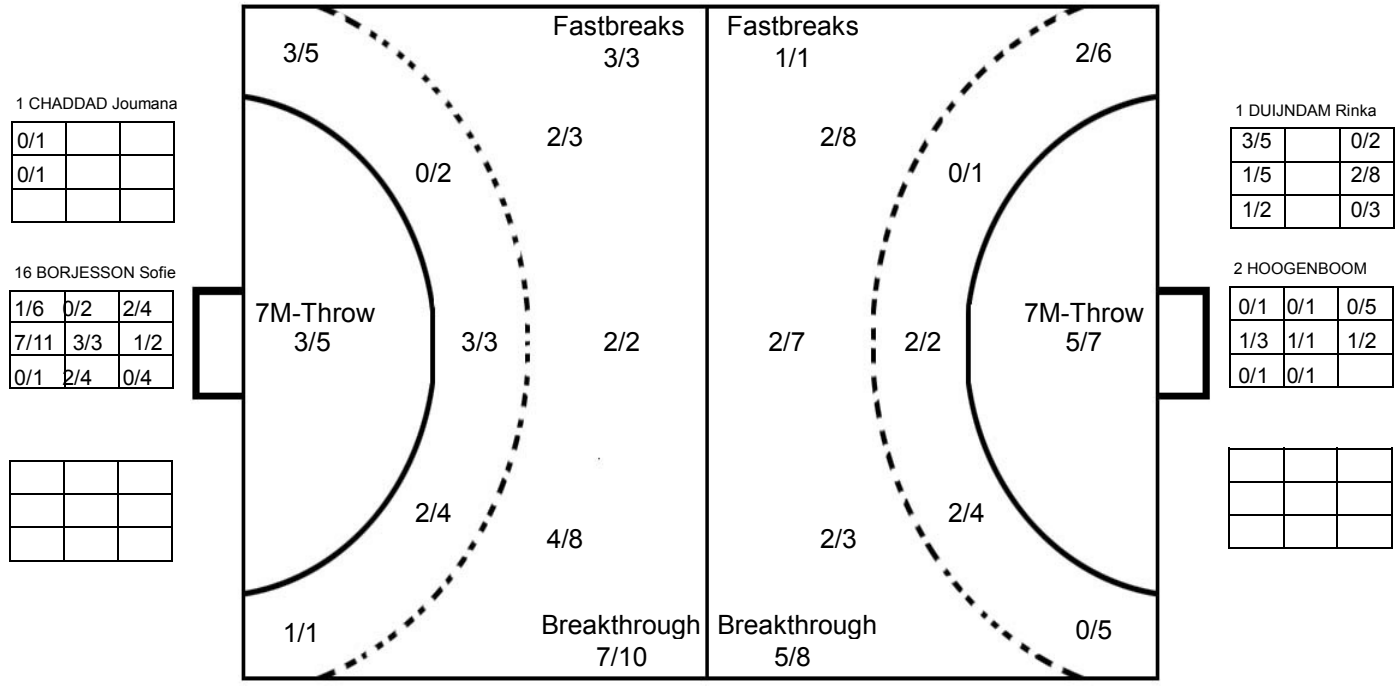

COURT PLAYER: GOALS/SHOTS

GOALKEEPER: SAVED/SHOTS

TEAM TOTALS	GOALS	SAVED	MISSED	POST	BLOCKED	TOTAL	RATE(%)
Field Shot	5	7	2	1	2	17	29.4%
Line Shot	4	2		1		7	57.1%
Wing Shot	2	5	4			11	18.2%
Fastbreak	1					1	100.0%
Breakthrough	5	1	1	1		8	62.5%
Free Throw	1					1	100.0%
7M-Throw	5	1		1		7	71.4%

2014 WOMEN'S YOUTH WORLD CHAMPIONSHIP IN MKD
MATCH SHOT REPORT

ROUND 3

MATCH 25

201412025-41-1/1

SWEDEN

Table with 16 columns representing players: 1 CHADDAD Joumana, 2 OHRTORP Hanna, 3 EKENMAN-F. Emma, 5 HVENFELT Sofia, 6 STRAND Sara, 7 BARDIS Julia, 9 MELLEGARD Olivia, 10 JOHANSSON E., 11 FIEDOROWICZ S., 13 OLOFSSON Sara, 14 SANDELL Julia, 16 BORJESSON Sofie, 17 BLOMSTRAND, 19 JOHANSSON Anna. Each column contains a 3x3 grid for shot statistics and a line for Post - Miss - Block - 0.

NETHERLAND

Table with 16 columns representing players: 1 DUIJNDAM Rinka, 2 HOOGENBOOM, 4 VAN ZIJL Tessa, 5 HAGGERTY Tamara, 6 PANHUIS Mabel, 7 RIJKS Fenne, 8 NOORDINK Annika, 9 ZWINKELS Anouk, 10 BOONKAMP, 11 KOIJ Jill, 12 VOLLEBREGT S., 13 DE B.Suzanne, 14 MEIJER Jill, 15 AMEGA Delaila, 17 ZENGERINK Romy, 18 VAN ROSSUM. Each column contains a 3x3 grid for shot statistics and a line for Post - Miss - Block - 0.