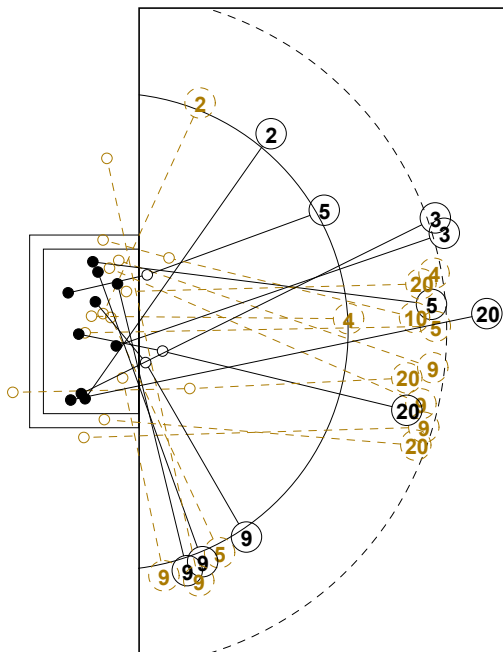

2014 WOMEN'S YOUTH WORLD CHAMPIONSHIP IN MKD PICTORIAL MATCH STATISTICS

ROUND 2

MATCH 21

201412021-21-1/1

1st Half
13 : 14

2nd Half
24 : 22

2014 WOMEN'S YOUTH WORLD CHAMPIONSHIP IN MKD

INDV/TEAM MATCH STATISTICS

OFFICIAL
HANDBALL
YOUTH WOMEN

PRELIMINARY
ROUND 2

GROUP C
MATCH 21

201412021-14-1/2
STRUMICA
22/07/2014 19:30

No.	Name	Field Shot	Line Shot	Wing Shot	Fast Brk.	Brk. Thr.	Free Thr.	7m Thr.	Total	Rate %	ASST.	ERR.	WAR.	2'	D+DR	TIME
ARGENTINA(ARG)																
<i>(COURT PLAYER)</i>																
1	DOMINICI Camila									0.0%	1					00:59:51
2	URBAN Rosario			4/5	1/2				5/7	71.4%		1				01:00:00
3	ROMERO Jesica	2/2							2/2	100%		1				00:08:04
4	PIPPO Camila	1/3	0/3					0/1	1/7	14.3%	2	3	1	1		00:40:35
5	CASASOLA Micaela	2/5	1/2	0/1	1/1	1/1		3/4	8/14	57.1%	2	3	1			00:33:30
7	LACAZETTE Lila									0.0%						00:07:31
8	BONNAZOLA Camila			0/1					0/1	0.0%				1		00:17:26
9	MAZZA Martina	0/3		3/6					3/9	33.3%		2				00:40:52
10	SANS Macarena	0/1	1/2				1/1	0/1	2/5	40.0%		3		1		00:50:50
11	CHIAUZZI Sofia		1/1						1/1	100%		1		1		00:43:52
13	GAVILAN Giuliana									0.0%	1			2		00:17:42
14	MARTINEZ Belen									0.0%						00:00:00
15	RABINO Eugenia									0.0%				1		00:13:10
16	SORIANO Sol									0.0%						00:00:09
17	OLMEDO Daniela									0.0%						00:00:00
20	CARLETTI Maira	2/5	0/1					0/1	2/7	28.6%						00:25:44
Total		7/19	3/9	7/13	2/3	1/1	1/1	3/7	24/53	45.3%	6	14	2	7		
<i>(GOALKEEPER)</i>																
1	DOMINICI Camila	7/8	1/5	2/4	2/8	1/6		1/4	14/35	40.0%	1					00:59:51
16	SORIANO Sol							0/1	0/1	0.0%						00:00:09
Total		7/8	1/5	2/4	2/8	1/6		1/5	14/36	38.9%	1					