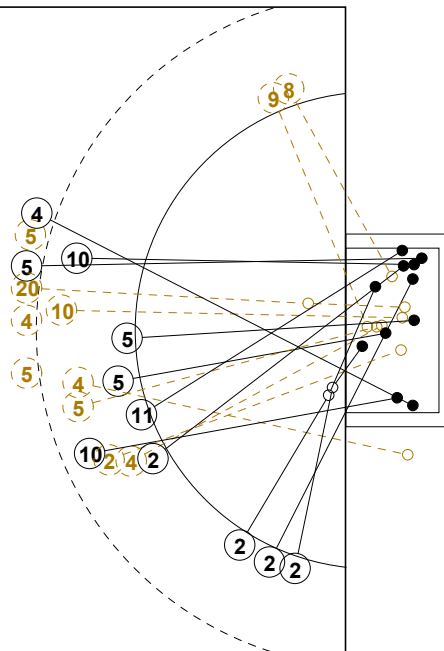

2014 WOMEN'S YOUTH WORLD CHAMPIONSHIP IN MKD PICTORIAL MATCH STATISTICS

ROUND 2

MATCH 21

201412021-21-1/1

1st Half
13 : 14

2nd Half
24 : 22

2014 WOMEN'S YOUTH WORLD CHAMPIONSHIP IN MKD

INDV/TEAM MATCH STATISTICS

OFFICIAL
HANDBALL
YOUTH WOMEN

PRELIMINARY
ROUND 2

GROUP C
MATCH 21

201412021-14-1/2
STRUMICA
22/07/2014 19:30

No.	Name	Field Shot	Line Shot	Wing Shot	Fast Brk.	Brk. Thr.	Free Thr.	7m Thr.	Total	Rate %	ASST.	ERR.	WAR.	2'	D+DR	TIME
ARGENTINA(ARG)																
<i>(COURT PLAYER)</i>																
1	DOMINICI Camila									0.0%	1					00:59:51
2	URBAN Rosario			4/5	1/2				5/7	71.4%		1				01:00:00
3	ROMERO Jesica	2/2							2/2	100%		1				00:08:04
4	PIPPO Camila	1/3	0/3					0/1	1/7	14.3%	2	3	1	1		00:40:35
5	CASASOLA Micaela	2/5	1/2	0/1	1/1	1/1		3/4	8/14	57.1%	2	3	1			00:33:30
7	LACAZETTE Lila									0.0%						00:07:31
8	BONNAZOLA Camila			0/1					0/1	0.0%				1		00:17:26
9	MAZZA Martina	0/3		3/6					3/9	33.3%		2				00:40:52
10	SANS Macarena	0/1	1/2				1/1	0/1	2/5	40.0%		3		1		00:50:50
11	CHIAUZZI Sofia		1/1						1/1	100%		1		1		00:43:52
13	GAVILAN Giuliana									0.0%	1			2		00:17:42
14	MARTINEZ Belen									0.0%						00:00:00
15	RABINO Eugenia									0.0%				1		00:13:10
16	SORIANO Sol									0.0%						00:00:09
17	OLMEDO Daniela									0.0%						00:00:00
20	CARLETTI Maira	2/5	0/1					0/1	2/7	28.6%						00:25:44
Total		7/19	3/9	7/13	2/3	1/1	1/1	3/7	24/53	45.3%	6	14	2	7		
<i>(GOALKEEPER)</i>																
1	DOMINICI Camila	7/8	1/5	2/4	2/8	1/6		1/4	14/35	40.0%	1					00:59:51
16	SORIANO Sol							0/1	0/1	0.0%						00:00:09
Total		7/8	1/5	2/4	2/8	1/6		1/5	14/36	38.9%	1					