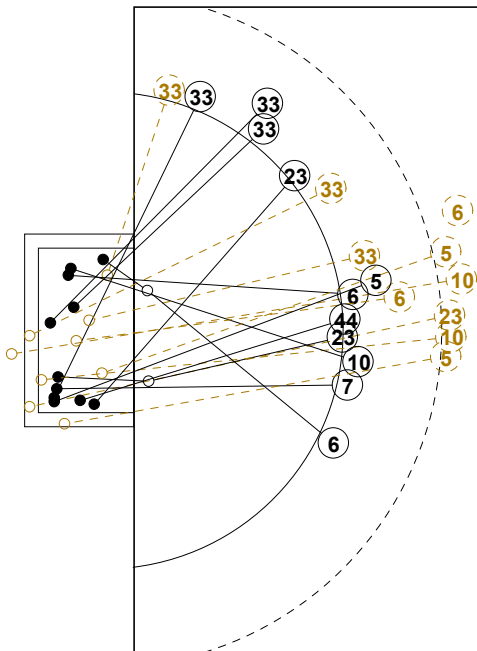

2014 WOMEN'S YOUTH WORLD CHAMPIONSHIP IN MKD PICTORIAL MATCH STATISTICS

ROUND 2

MATCH 21

201412021-21-1/1

1st Half
13 : 14

2nd Half
24 : 22

2014 WOMEN'S YOUTH WORLD CHAMPIONSHIP IN MKD

INDV/TEAM MATCH STATISTICS

OFFICIAL
HANDBALL
YOUTH WOMEN

PRELIMINARY
ROUND 2

GROUP C
MATCH 21

201412021-14-1/2
STRUMICA
22/07/2014 19:30

No.	Name	Field Shot	Line Shot	Wing Shot	Fast Brk.	Brk. Thr.	Free Thr.	7m Thr.	Total	Rate %	ASST.	ERR.	WAR.	2'	D+DR	TIME
ARGENTINA(ARG)																
<i>(COURT PLAYER)</i>																
1	DOMINICI Camila									0.0%	1					00:59:51
2	URBAN Rosario			4/5	1/2				5/7	71.4%		1				01:00:00
3	ROMERO Jesica	2/2							2/2	100%		1				00:08:04
4	PIPPO Camila	1/3	0/3					0/1	1/7	14.3%	2	3	1	1		00:40:35
5	CASASOLA Micaela	2/5	1/2	0/1	1/1	1/1		3/4	8/14	57.1%	2	3	1			00:33:30
7	LACAZETTE Lila									0.0%						00:07:31
8	BONNAZOLA Camila			0/1					0/1	0.0%				1		00:17:26
9	MAZZA Martina	0/3		3/6					3/9	33.3%		2				00:40:52
10	SANS Macarena	0/1	1/2				1/1	0/1	2/5	40.0%		3		1		00:50:50
11	CHIAUZZI Sofia		1/1						1/1	100%		1		1		00:43:52
13	GAVILAN Giuliana									0.0%	1			2		00:17:42
14	MARTINEZ Belen									0.0%						00:00:00
15	RABINO Eugenia									0.0%				1		00:13:10
16	SORIANO Sol									0.0%						00:00:09
17	OLMEDO Daniela									0.0%						00:00:00
20	CARLETTI Maira	2/5	0/1					0/1	2/7	28.6%						00:25:44
Total		7/19	3/9	7/13	2/3	1/1	1/1	3/7	24/53	45.3%	6	14	2	7		
<i>(GOALKEEPER)</i>																
1	DOMINICI Camila	7/8	1/5	2/4	2/8	1/6		1/4	14/35	40.0%	1					00:59:51
16	SORIANO Sol							0/1	0/1	0.0%						00:00:09
Total		7/8	1/5	2/4	2/8	1/6		1/5	14/36	38.9%	1					