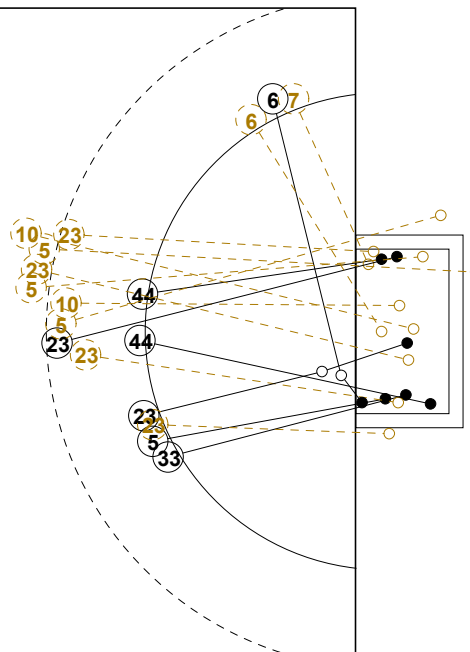

2014 WOMEN'S YOUTH WORLD CHAMPIONSHIP IN MKD PICTORIAL MATCH STATISTICS

ROUND 2

MATCH 21

201412021-21-1/1

1st Half
13 : 14

2nd Half
24 : 22

2014 WOMEN'S YOUTH WORLD CHAMPIONSHIP IN MKD

INDV/TEAM MATCH STATISTICS

OFFICIAL
HANDBALL
YOUTH WOMEN

PRELIMINARY
ROUND 2

GROUP C
MATCH 21

201412021-14-1/2
STRUMICA
22/07/2014 19:30

No.	Name	Field Shot	Line Shot	Wing Shot	Fast Brk.	Brk. Thr.	Free Thr.	7m Thr.	Total	Rate %	ASST.	ERR.	WAR.	2'	D+DR	TIME
ARGENTINA(ARG)																
<i>(COURT PLAYER)</i>																
1	DOMINICI Camila									0.0%	1					00:59:51
2	URBAN Rosario			4/5	1/2				5/7	71.4%		1				01:00:00
3	ROMERO Jesica	2/2							2/2	100%		1				00:08:04
4	PIPPO Camila	1/3	0/3					0/1	1/7	14.3%	2	3	1	1		00:40:35
5	CASASOLA Micaela	2/5	1/2	0/1	1/1	1/1		3/4	8/14	57.1%	2	3	1			00:33:30
7	LACAZETTE Lila									0.0%						00:07:31
8	BONNAZOLA Camila			0/1					0/1	0.0%				1		00:17:26
9	MAZZA Martina	0/3		3/6					3/9	33.3%		2				00:40:52
10	SANS Macarena	0/1	1/2				1/1	0/1	2/5	40.0%		3		1		00:50:50
11	CHIAUZZI Sofia		1/1						1/1	100%		1		1		00:43:52
13	GAVILAN Giuliana									0.0%	1			2		00:17:42
14	MARTINEZ Belen									0.0%						00:00:00
15	RABINO Eugenia									0.0%				1		00:13:10
16	SORIANO Sol									0.0%						00:00:09
17	OLMEDO Daniela									0.0%						00:00:00
20	CARLETTI Maira	2/5	0/1					0/1	2/7	28.6%						00:25:44
Total		7/19	3/9	7/13	2/3	1/1	1/1	3/7	24/53	45.3%	6	14	2	7		
<i>(GOALKEEPER)</i>																
1	DOMINICI Camila	7/8	1/5	2/4	2/8	1/6		1/4	14/35	40.0%	1					00:59:51
16	SORIANO Sol							0/1	0/1	0.0%						00:00:09
Total		7/8	1/5	2/4	2/8	1/6		1/5	14/36	38.9%	1					