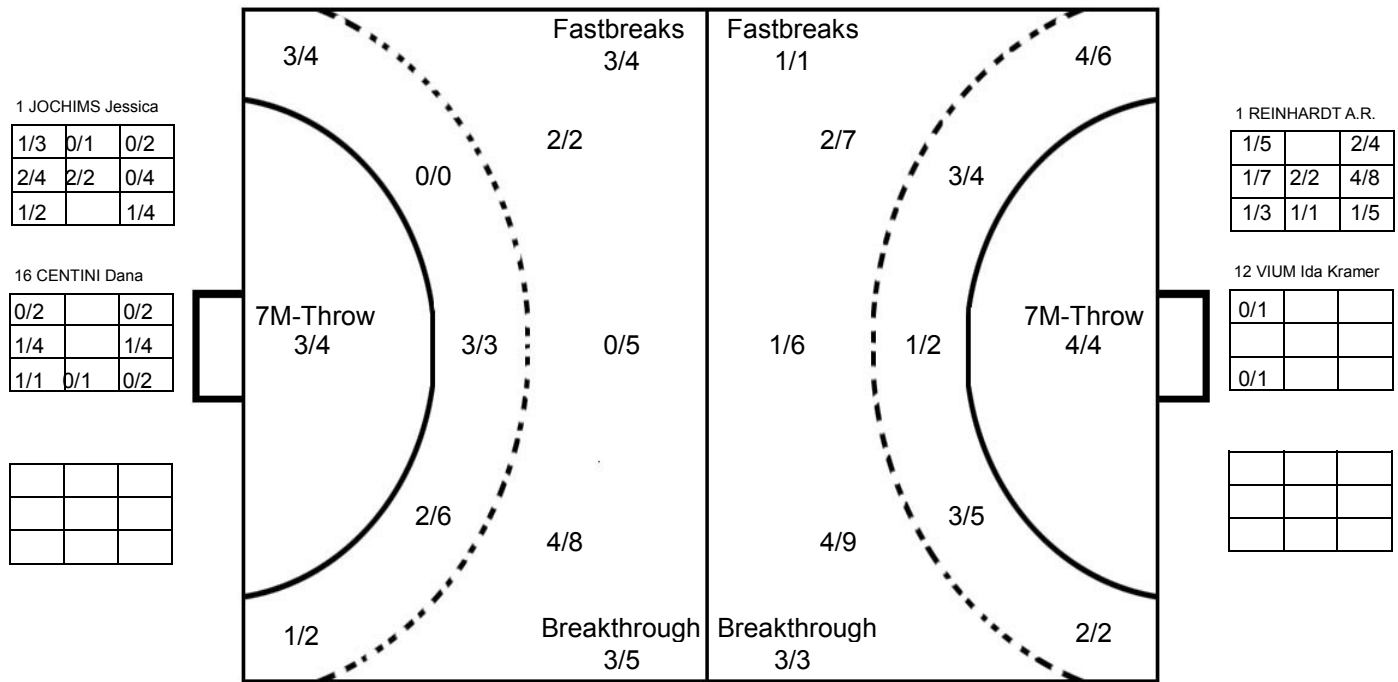

2014 WOMEN'S YOUTH WORLD CHAMPIONSHIP IN MKD
MATCH SHOT REPORT

ROUND 2

MATCH 20

201412020-41-1/1

GERMANY

Table listing player statistics for Germany, including names like JOCHIMS Jessica, KORNER Josephine, and RIMLER Sarah, with columns for goals, misses, and blocks.

DENMARK

Table listing player statistics for Denmark, including names like REINHARDT A.R., BAEKHOEJ S.N.L., and THYRSTED M.S., with columns for goals, misses, and blocks.