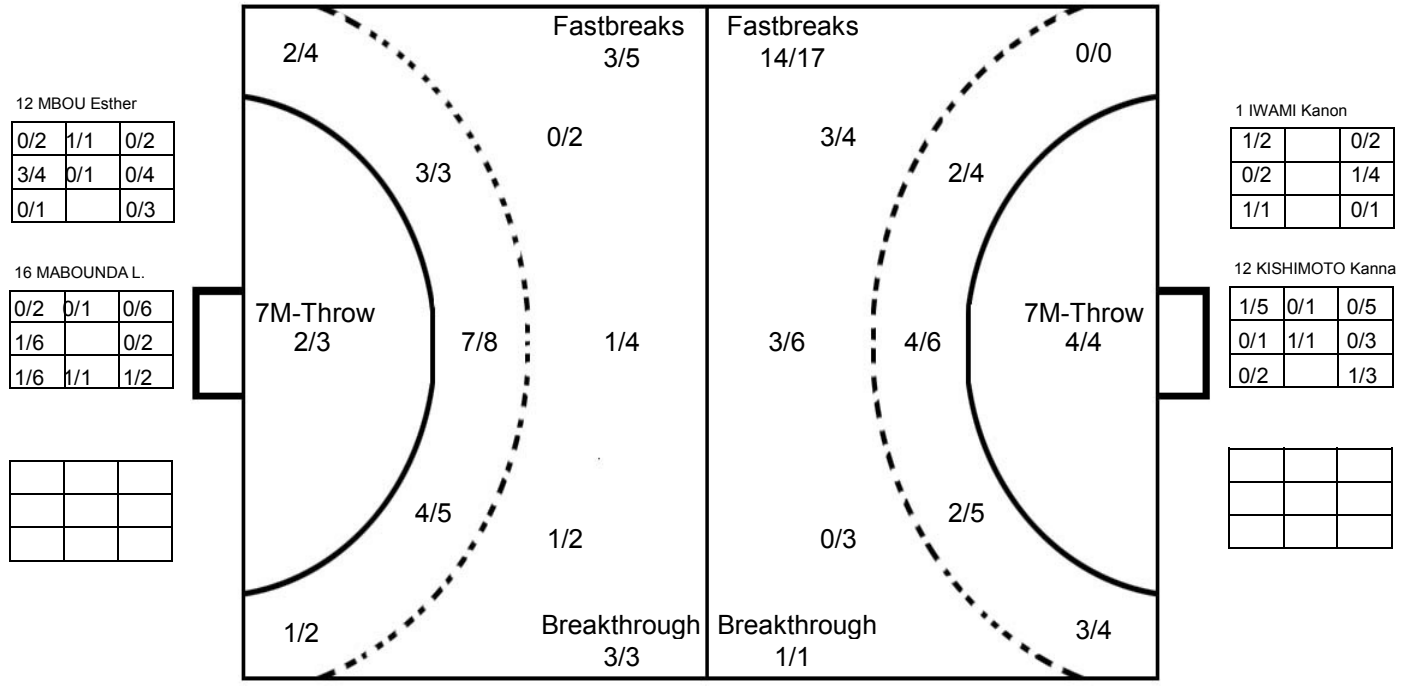

COURT PLAYER: GOALS/SHOTS

GOALKEEPER: SAVED/SHOTS

TEAM TOTALS	GOALS	SAVED	MISSED	POST	BLOCKED	TOTAL	RATE(%)
Field Shot	5	2	2	1	2	12	41.7%
Line Shot	8	3	2	1	1	15	53.3%
Wing Shot	3	1				4	75.0%
Fastbreak	14	2	1			17	82.4%
Breakthrough	1					1	100.0%
Free Throw	1					1	100.0%
7M-Throw	4					4	100.0%

2014 WOMEN'S YOUTH WORLD CHAMPIONSHIP IN MKD
MATCH SHOT REPORT

ROUND 2

MATCH 18

201412018-41-1/1

CONGO

Table listing player statistics for CONGO, including names like MOUYAMBA Belvina, BAHOUANASSONI, HENDO Mercianne, etc., and their respective shot counts and statistics.