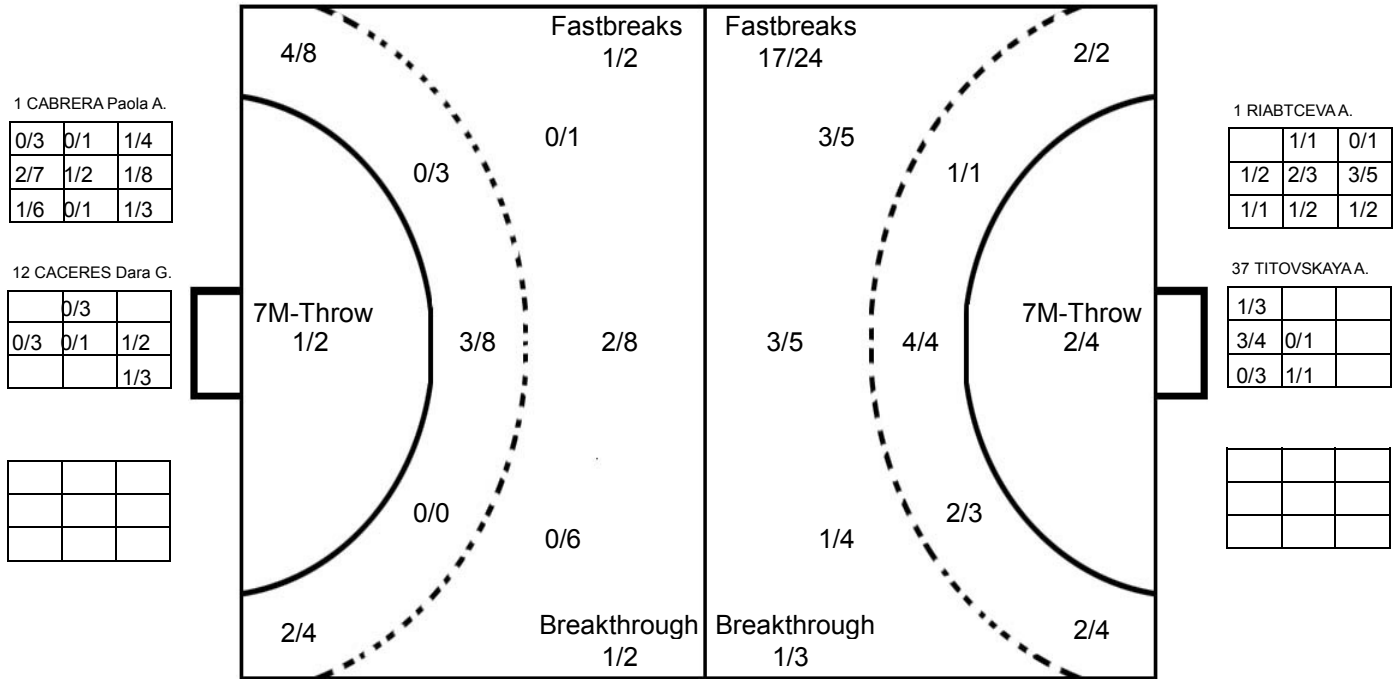

2014 WOMEN'S YOUTH WORLD CHAMPIONSHIP IN MKD
MATCH SHOT REPORT

ROUND 2

MATCH 17

201412017-41-1/1

PARAGUAY

Table with 8 columns representing players: 1 CABRERA Paola A., 2 G. ROA Gisela B., 3 MORA Carolina V., 4 MORA Fernanda L., 5 ALVAREZ Anabel O., 6 MORINIGO Sabrina, 7 SOSA BAEZ Fatima, 8 GIMENEZ Gianina, 9 OSORIO Jessica D., 10 KRUSSEL Camila N., 11 MORLAS Delyne E., 12 CACERES Dara G., 13 GIMENEZ Julia E., 14 ESTIGARRIBIA M., 16 SANCHEZ Lizandri. Each player has a 3x3 grid for statistics and a line for Post - Miss - Block - 0.