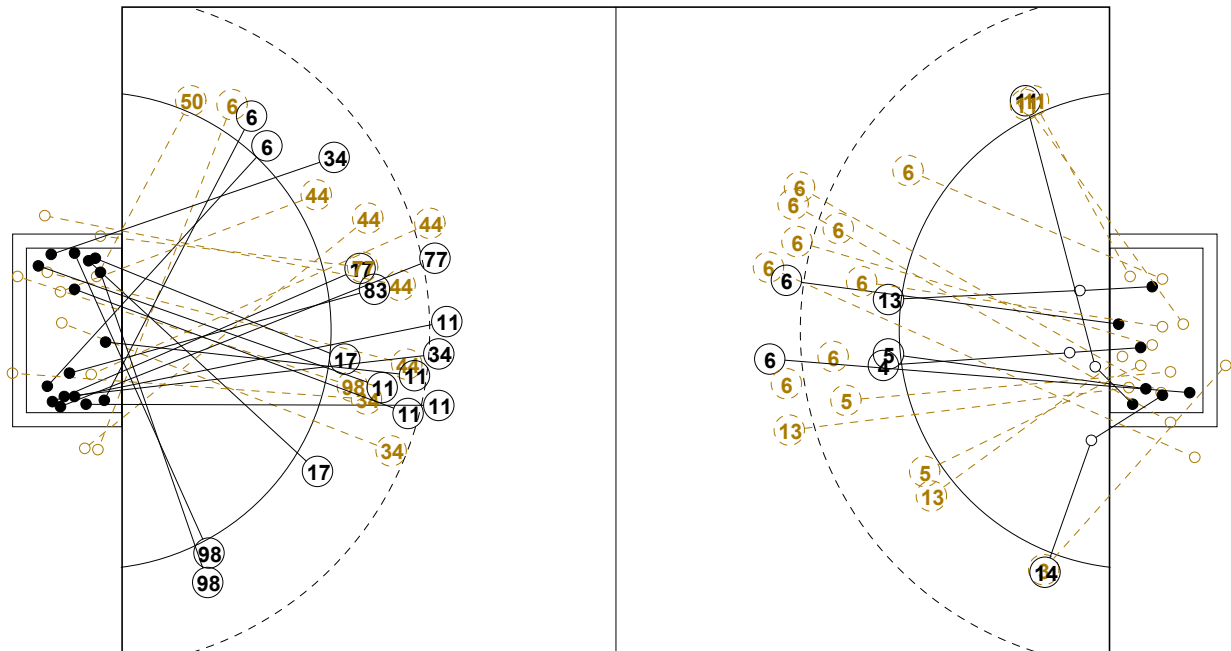

2014 WOMEN'S YOUTH WORLD CHAMPIONSHIP IN MKD PICTORIAL MATCH STATISTICS

ROUND 2

MATCH 17

201412017-21-1/1

1st Half
17 : 7

2nd Half
14 : 38

2014 WOMEN'S YOUTH WORLD CHAMPIONSHIP IN MKD

INDV/TEAM MATCH STATISTICS

OFFICIAL
HANDBALL
YOUTH WOMEN

PRELIMINARY
ROUND 2

GROUP B
MATCH 17

201412017-14-1/2
OHRID
21/07/2014 18:30

No.	Name	Field Shot	Line Shot	Wing Shot	Fast Brk.	Brk. Thr.	Free Thr.	7m Thr.	Total	Rate %	ASST.	ERR.	WAR.	2'	D+DR	TIME
PARAGUAY(PAR)																
<i>(COURT PLAYER)</i>																
1	CABRERA Paola A.									0.0%		1				00:47:50
2	G. ROA Gisela B.		0/1						0/1	0.0%		1		1		00:18:21
3	MORA Carolina V.	0/1		2/4					2/5	40.0%						00:42:32
4	MORA Fernanda L.	0/3	0/1		1/1				1/5	20.0%		7				00:33:36
5	ALVAREZ Anabel O		2/4	0/1					2/5	40.0%		2				00:34:24
6	MORINIGO Sabrina	2/10	0/2			0/1		1/2	3/15	20.0%		5		2		00:36:29
7	SOSA BAEZ Fatima			1/1					1/1	100%		4		2		00:27:10
8	GIMENEZ Gianina									0.0%	1	1	1			00:23:55
9	OSORIO Jessica D									0.0%						00:00:00
10	KRUSSEL Camila N									0.0%		4	1	1		00:26:46
11	MORLAS Delyne E.			1/3	0/1				1/4	25.0%		1				00:32:47
12	CACERES Dara G.									0.0%		1				00:12:10
13	GIMENEZ Julia E.	0/1	0/2			1/1			1/4	25.0%		2				00:27:22
14	ESTIGARRIBIA M.		1/1	2/3					3/4	75.0%		1				00:35:40
16	SANCHEZ Lizandri									0.0%						00:17:34
Total		2/15	3/11	6/12	1/2	1/2		1/2	14/44	31.8%	1	30	2	6		
<i>(GOALKEEPER)</i>																
1	CABRERA Paola A.	3/8	0/6	1/4	0/12	1/2	1/1	1/2	7/35	20.0%		1				00:47:50
12	CACERES Dara G.	1/3	0/1	0/1	1/6			0/1	2/12	16.7%		1				00:12:10
Total		4/11	0/7	1/5	1/18	1/2	1/1	1/3	9/47	19.1%		2				

COURT PLAYER: GOALS/SHOTS

GOALKEEPER: SAVED/SHOTS

TEAM TOTALS	GOALS	SAVED	MISSED	POST	BLOCKED	TOTAL	RATE(%)
Field Shot	2	7	2	2	2	15	13.3%
Line Shot	3	4	1	1	2	11	27.3%
Wing Shot	6	3	3			12	50.0%
Fastbreak	1		1			2	50.0%
Breakthrough	1	1				2	50.0%
Free Throw							0.0%
7M-Throw	1		1			2	50.0%