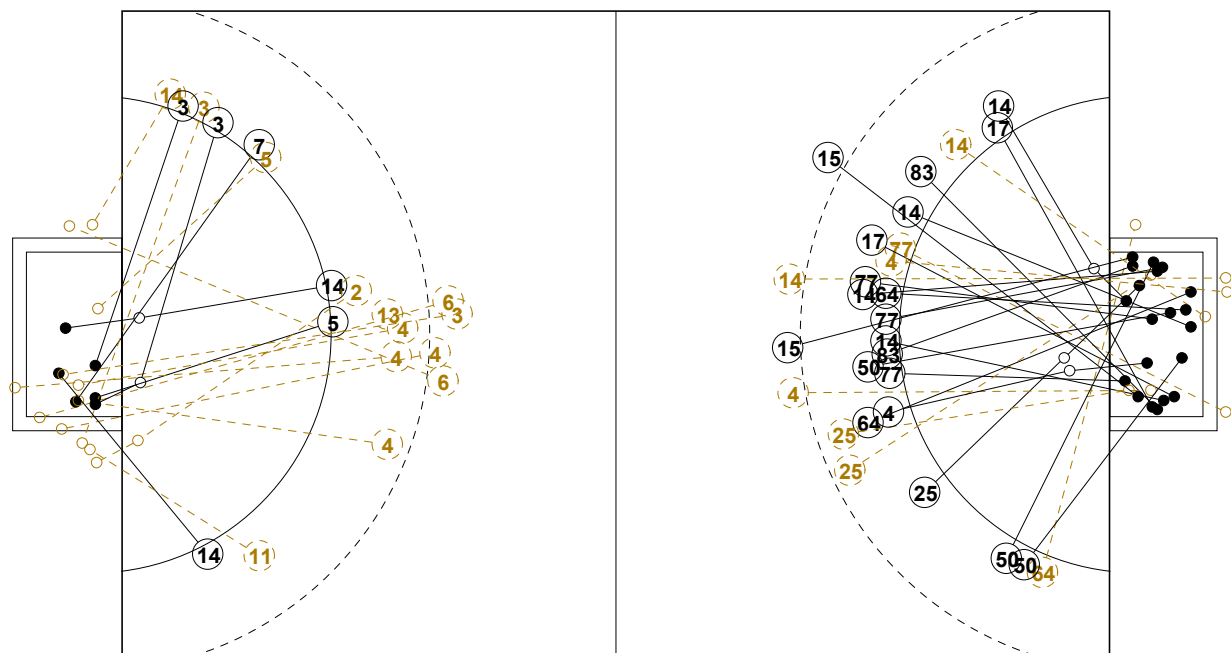

2014 WOMEN'S YOUTH WORLD CHAMPIONSHIP IN MKD PICTORIAL MATCH STATISTICS

ROUND 2

MATCH 17

201412017-21-1/1

1st Half
17 : 7

2nd Half
14 : 38

2014 WOMEN'S YOUTH WORLD CHAMPIONSHIP IN MKD

INDV/TEAM MATCH STATISTICS

OFFICIAL
HANDBALL
YOUTH WOMEN

PRELIMINARY
ROUND 2

GROUP B
MATCH 17

201412017-14-1/2
OHRID
21/07/2014 18:30

No.	Name	Field Shot	Line Shot	Wing Shot	Fast Brk.	Brk. Thr.	Free Thr.	7m Thr.	Total	Rate %	ASST.	ERR.	WAR.	2'	D+DR	TIME
PARAGUAY(PAR)																
<i>(COURT PLAYER)</i>																
1	CABRERA Paola A.									0.0%		1				00:47:50
2	G. ROA Gisela B.		0/1						0/1	0.0%		1		1		00:18:21
3	MORA Carolina V.	0/1		2/4					2/5	40.0%						00:42:32
4	MORA Fernanda L.	0/3	0/1		1/1				1/5	20.0%		7				00:33:36
5	ALVAREZ Anabel O		2/4	0/1					2/5	40.0%		2				00:34:24
6	MORINIGO Sabrina	2/10	0/2			0/1		1/2	3/15	20.0%		5		2		00:36:29
7	SOSA BAEZ Fatima			1/1					1/1	100%		4		2		00:27:10
8	GIMENEZ Gianina									0.0%	1	1	1			00:23:55
9	OSORIO Jessica D									0.0%						00:00:00
10	KRUSSEL Camila N									0.0%		4	1	1		00:26:46
11	MORLAS Delyne E.			1/3	0/1				1/4	25.0%		1				00:32:47
12	CACERES Dara G.									0.0%		1				00:12:10
13	GIMENEZ Julia E.	0/1	0/2			1/1			1/4	25.0%		2				00:27:22
14	ESTIGARRIBIA M.		1/1	2/3					3/4	75.0%		1				00:35:40
16	SANCHEZ Lizandri									0.0%						00:17:34
Total		2/15	3/11	6/12	1/2	1/2		1/2	14/44	31.8%	1	30	2	6		
<i>(GOALKEEPER)</i>																
1	CABRERA Paola A.	3/8	0/6	1/4	0/12	1/2	1/1	1/2	7/35	20.0%		1				00:47:50
12	CACERES Dara G.	1/3	0/1	0/1	1/6			0/1	2/12	16.7%		1				00:12:10
Total		4/11	0/7	1/5	1/18	1/2	1/1	1/3	9/47	19.1%		2				