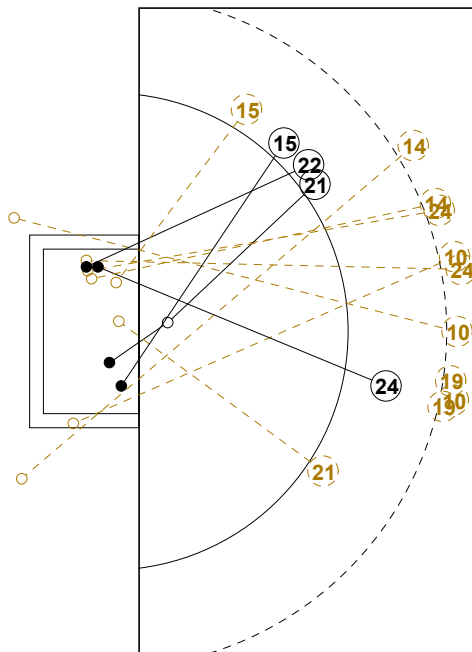

2014 WOMEN'S YOUTH WORLD CHAMPIONSHIP IN MKD PICTORIAL MATCH STATISTICS

ROUND 2

MATCH 14

201412014-21-1/1

1st Half
21 : 5

2nd Half
11 : 34

2014 WOMEN'S YOUTH WORLD CHAMPIONSHIP IN MKD

INDV/TEAM MATCH STATISTICS

OFFICIAL
HANDBALL
YOUTH WOMEN

PRELIMINARY
ROUND 2

GROUP A
MATCH 14

201412014-14-1/2
Skopje
21/07/2014 17:15

No.	Name	Field Shot	Line Shot	Wing Shot	Fast Brk.	Brk. Thr.	Free Thr.	7m Thr.	Total	Rate %	ASST.	ERR.	WAR.	2'	D+DR	TIME
TUNISIA(TUN)																
<i>(COURT PLAYER)</i>																
1	GDOURA Omaima									0.0%						00:00:00
5	TOUBI Noura									0.0%						00:01:52
9	REZGUI Rakia									0.0%		1	1	1		00:32:40
10	HACHANA Sondes	0/6	0/1						0/7	0.0%		4				00:20:55
11	HAGGUI Sahar									0.0%						00:01:37
12	ASSADI Zouhaira									0.0%		2				00:30:00
14	RAGOUBI Rahma	0/3							0/3	0.0%						00:06:48
15	BEN A. Aya			1/3					1/3	33.3%						00:57:25
16	BECHA Rahma									0.0%						00:30:00
18	FREDJ Rania			0/1					0/1	0.0%		2		1		00:45:38
19	FARHANI Sirine	3/9						2/2	5/11	45.5%		3		2		00:48:44
20	REZGUI Mariem		0/1						0/1	0.0%						00:14:21
21	MOUEDEB Jawaher	0/1				1/2			1/3	33.3%	1	5	1			00:38:27
22	BEN A.Siwar					1/1			1/1	100%	1	3				00:18:48
24	DARDOUR Oumayma	0/6				2/2			2/8	25.0%		3				00:35:41
44	BEN SOUSSIA Safa		1/1						1/1	100%						00:35:31
Total		3/25	1/3	1/4		4/5		2/2	11/39	28.2%	2	23	2	4		
<i>(GOALKEEPER)</i>																
12	ASSADI Zouhaira	1/3	1/2	0/7	3/10	0/3		0/1	5/26	19.2%		2				00:30:00
16	BECHA Rahma	0/1	1/4	1/2	1/6	0/1		0/2	3/16	18.8%						00:30:00
Total		1/4	2/6	1/9	4/16	0/4		0/3	8/42	19.0%		2				