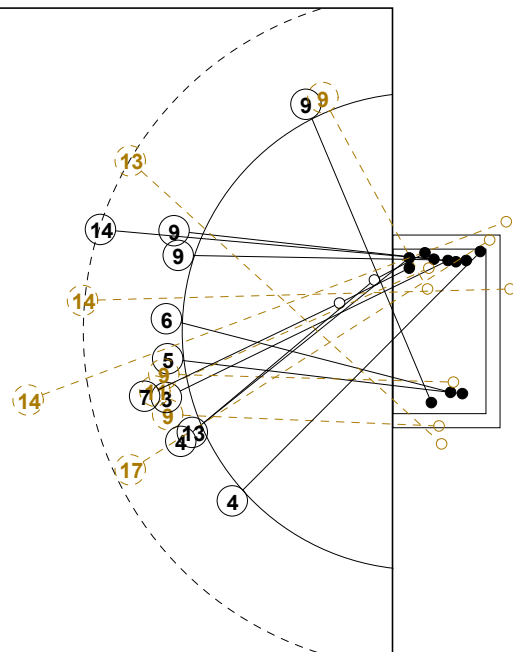

2014 WOMEN'S YOUTH WORLD CHAMPIONSHIP IN MKD PICTORIAL MATCH STATISTICS

ROUND 2

MATCH 14

201412014-21-1/1

1st Half
21 : 5

2nd Half
11 : 34

2014 WOMEN'S YOUTH WORLD CHAMPIONSHIP IN MKD

INDV/TEAM MATCH STATISTICS

OFFICIAL
HANDBALL
YOUTH WOMEN

PRELIMINARY
ROUND 2

GROUP A
MATCH 14

201412014-14-1/2
Skopje
21/07/2014 17:15

No.	Name	Field Shot	Line Shot	Wing Shot	Fast Brk.	Brk. Thr.	Free Thr.	7m Thr.	Total	Rate %	ASST.	ERR.	WAR.	2'	D+DR	TIME
TUNISIA(TUN)																
<i>(COURT PLAYER)</i>																
1	GDOURA Omaima									0.0%						00:00:00
5	TOUBI Noura									0.0%						00:01:52
9	REZGUI Rakia									0.0%		1	1	1		00:32:40
10	HACHANA Sondes	0/6	0/1						0/7	0.0%		4				00:20:55
11	HAGGUI Sahar									0.0%						00:01:37
12	ASSADI Zouhaira									0.0%		2				00:30:00
14	RAGOUBI Rahma	0/3							0/3	0.0%						00:06:48
15	BEN A. Aya			1/3					1/3	33.3%						00:57:25
16	BECHA Rahma									0.0%						00:30:00
18	FREDJ Rania			0/1					0/1	0.0%		2		1		00:45:38
19	FARHANI Sirine	3/9						2/2	5/11	45.5%		3		2		00:48:44
20	REZGUI Mariem		0/1						0/1	0.0%						00:14:21
21	MOUEDEB Jawaher	0/1				1/2			1/3	33.3%	1	5	1			00:38:27
22	BEN A.Siwar					1/1			1/1	100%	1	3				00:18:48
24	DARDOUR Oumayma	0/6				2/2			2/8	25.0%		3				00:35:41
44	BEN SOUSSIA Safa		1/1						1/1	100%						00:35:31
Total		3/25	1/3	1/4		4/5		2/2	11/39	28.2%	2	23	2	4		
<i>(GOALKEEPER)</i>																
12	ASSADI Zouhaira	1/3	1/2	0/7	3/10	0/3		0/1	5/26	19.2%		2				00:30:00
16	BECHA Rahma	0/1	1/4	1/2	1/6	0/1		0/2	3/16	18.8%						00:30:00
Total		1/4	2/6	1/9	4/16	0/4		0/3	8/42	19.0%		2				

COURT PLAYER: GOALS/SHOTS

GOALKEEPER: SAVED/SHOTS

TEAM TOTALS	GOALS	SAVED	MISSED	POST	BLOCKED	TOTAL	RATE(%)
Field Shot	3	7	4	3	8	25	12.0%
Line Shot	1	1	1			3	33.3%
Wing Shot	1	3				4	25.0%
Fastbreak							0.0%
Breakthrough	4	1				5	80.0%
Free Throw							0.0%
7M-Throw	2					2	100.0%