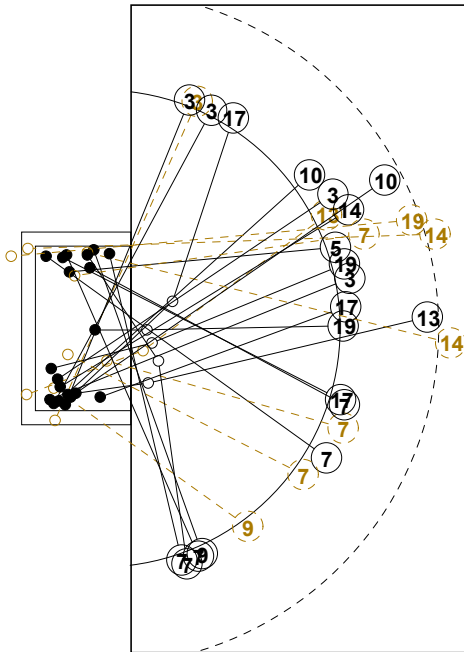

2014 WOMEN'S YOUTH WORLD CHAMPIONSHIP IN MKD PICTORIAL MATCH STATISTICS

ROUND 2

MATCH 14

201412014-21-1/1

1st Half
21 : 5

2nd Half
11 : 34

2014 WOMEN'S YOUTH WORLD CHAMPIONSHIP IN MKD

INDV/TEAM MATCH STATISTICS

OFFICIAL
HANDBALL
YOUTH WOMEN

PRELIMINARY
ROUND 2

GROUP A
MATCH 14

201412014-14-1/2
Skopje
21/07/2014 17:15

No.	Name	Field Shot	Line Shot	Wing Shot	Fast Brk.	Brk. Thr.	Free Thr.	7m Thr.	Total	Rate %	ASST.	ERR.	WAR.	2'	D+DR	TIME
TUNISIA(TUN)																
<i>(COURT PLAYER)</i>																
1	GDOURA Omaima									0.0%						00:00:00
5	TOUBI Noura									0.0%						00:01:52
9	REZGUI Rakia									0.0%		1	1	1		00:32:40
10	HACHANA Sondes	0/6	0/1						0/7	0.0%		4				00:20:55
11	HAGGUI Sahar									0.0%						00:01:37
12	ASSADI Zouhaira									0.0%		2				00:30:00
14	RAGOUBI Rahma	0/3							0/3	0.0%						00:06:48
15	BEN A. Aya			1/3					1/3	33.3%						00:57:25
16	BECHA Rahma									0.0%						00:30:00
18	FREDJ Rania			0/1					0/1	0.0%		2		1		00:45:38
19	FARHANI Sirine	3/9						2/2	5/11	45.5%		3		2		00:48:44
20	REZGUI Mariem		0/1						0/1	0.0%						00:14:21
21	MOUEDEB Jawaher	0/1				1/2			1/3	33.3%	1	5	1			00:38:27
22	BEN A.Siwar					1/1			1/1	100%	1	3				00:18:48
24	DARDOUR Oumayma	0/6				2/2			2/8	25.0%		3				00:35:41
44	BEN SOUSSIA Safa		1/1						1/1	100%						00:35:31
Total		3/25	1/3	1/4		4/5		2/2	11/39	28.2%	2	23	2	4		
<i>(GOALKEEPER)</i>																
12	ASSADI Zouhaira	1/3	1/2	0/7	3/10	0/3		0/1	5/26	19.2%		2				00:30:00
16	BECHA Rahma	0/1	1/4	1/2	1/6	0/1		0/2	3/16	18.8%						00:30:00
Total		1/4	2/6	1/9	4/16	0/4		0/3	8/42	19.0%		2				

COURT PLAYER: GOALS/SHOTS

GOALKEEPER: SAVED/SHOTS

TEAM TOTALS	GOALS	SAVED	MISSED	POST	BLOCKED	TOTAL	RATE(%)
Field Shot	3	7	4	3	8	25	12.0%
Line Shot	1	1	1			3	33.3%
Wing Shot	1	3				4	25.0%
Fastbreak							0.0%
Breakthrough	4	1				5	80.0%
Free Throw							0.0%
7M-Throw	2					2	100.0%