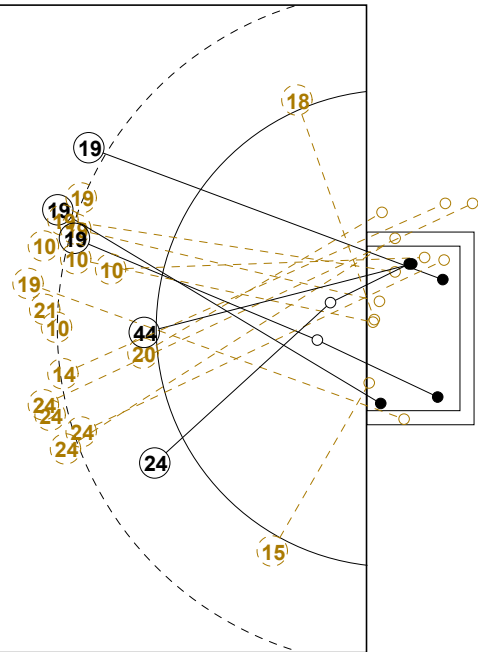

2014 WOMEN'S YOUTH WORLD CHAMPIONSHIP IN MKD PICTORIAL MATCH STATISTICS

ROUND 2

MATCH 14

201412014-21-1/1

1st Half
21 : 5

2nd Half
11 : 34

2014 WOMEN'S YOUTH WORLD CHAMPIONSHIP IN MKD

INDV/TEAM MATCH STATISTICS

OFFICIAL
HANDBALL
YOUTH WOMEN

PRELIMINARY
ROUND 2

GROUP A
MATCH 14

201412014-14-1/2
Skopje
21/07/2014 17:15

No.	Name	Field Shot	Line Shot	Wing Shot	Fast Brk.	Brk. Thr.	Free Thr.	7m Thr.	Total	Rate %	ASST.	ERR.	WAR.	2'	D+DR	TIME
TUNISIA(TUN)																
<i>(COURT PLAYER)</i>																
1	GDOURA Omaima									0.0%						00:00:00
5	TOUBI Noura									0.0%						00:01:52
9	REZGUI Rakia									0.0%		1	1	1		00:32:40
10	HACHANA Sondes	0/6	0/1						0/7	0.0%		4				00:20:55
11	HAGGUI Sahar									0.0%						00:01:37
12	ASSADI Zouhaira									0.0%		2				00:30:00
14	RAGOUBI Rahma	0/3							0/3	0.0%						00:06:48
15	BEN A. Aya			1/3					1/3	33.3%						00:57:25
16	BECHA Rahma									0.0%						00:30:00
18	FREDJ Rania			0/1					0/1	0.0%		2		1		00:45:38
19	FARHANI Sirine	3/9						2/2	5/11	45.5%		3		2		00:48:44
20	REZGUI Mariem		0/1						0/1	0.0%						00:14:21
21	MOUEDEB Jawaher	0/1				1/2			1/3	33.3%	1	5	1			00:38:27
22	BEN A.Siwar					1/1			1/1	100%	1	3				00:18:48
24	DARDOUR Oumayma	0/6				2/2			2/8	25.0%		3				00:35:41
44	BEN SOUSSIA Safa		1/1						1/1	100%						00:35:31
Total		3/25	1/3	1/4		4/5		2/2	11/39	28.2%	2	23	2	4		
<i>(GOALKEEPER)</i>																
12	ASSADI Zouhaira	1/3	1/2	0/7	3/10	0/3		0/1	5/26	19.2%		2				00:30:00
16	BECHA Rahma	0/1	1/4	1/2	1/6	0/1		0/2	3/16	18.8%						00:30:00
Total		1/4	2/6	1/9	4/16	0/4		0/3	8/42	19.0%		2				

COURT PLAYER: GOALS/SHOTS

GOALKEEPER: SAVED/SHOTS

TEAM TOTALS	GOALS	SAVED	MISSED	POST	BLOCKED	TOTAL	RATE(%)
Field Shot	3	7	4	3	8	25	12.0%
Line Shot	1	1	1			3	33.3%
Wing Shot	1	3				4	25.0%
Fastbreak							0.0%
Breakthrough	4	1				5	80.0%
Free Throw							0.0%
7M-Throw	2					2	100.0%