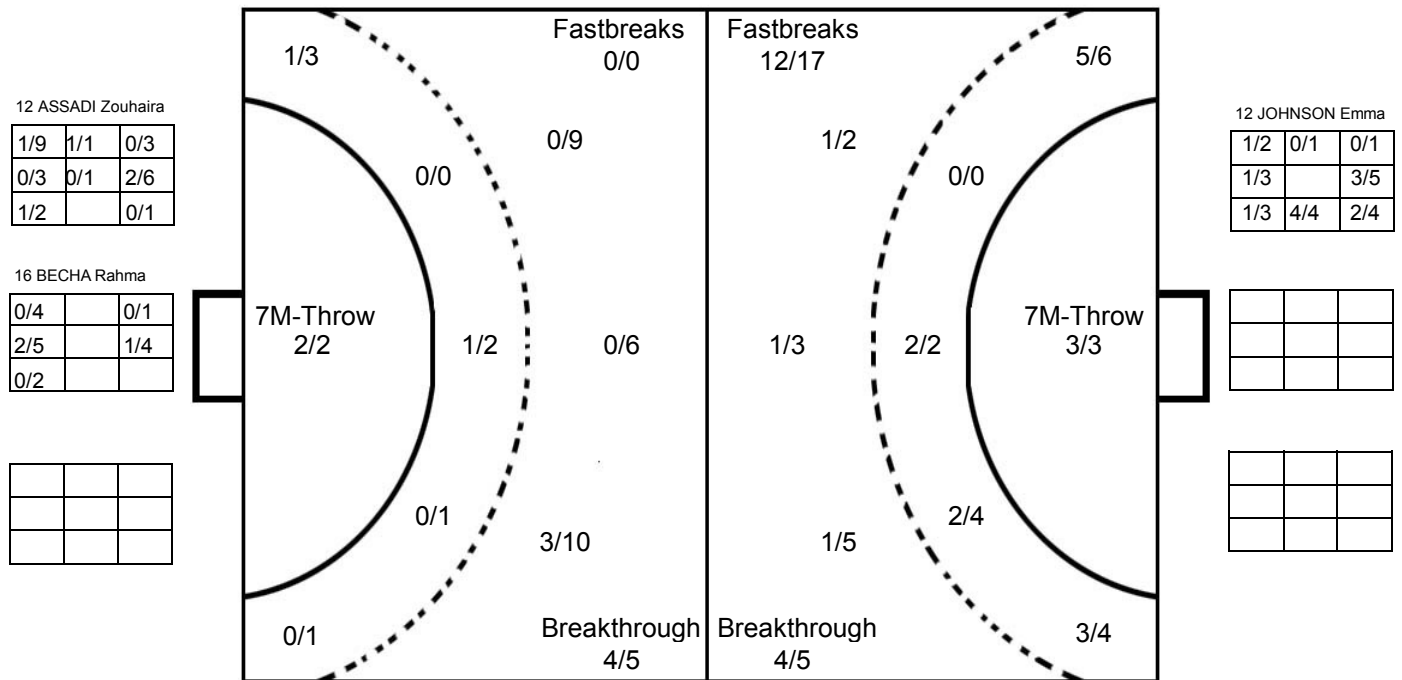

2014 WOMEN'S YOUTH WORLD CHAMPIONSHIP IN MKD MATCH SHOT REPORT

ROUND 2

MATCH 14

201412014-41-1/1

TUNISIA

1 GDOURA Omaima	5 TOUIBI Noura	9 REZGUI Rakia	10 HACHANA Sondes	11 HAGGUI Sahar	12 ASSADI Zouhaira	14 RAGOUBI Rahma	15 BEN A. Aya
							1
Post - 0 Miss - 0 Block - 0	Post - 0 Miss - 0 Block - 0	Post - 0 Miss - 0 Block - 0	Post - 1 Miss - 1 Block - 3	Post - 0 Miss - 0 Block - 0	Post - 0 Miss - 0 Block - 0	Post - 0 Miss - 2 Block - 0	Post - 0 Miss - 0 Block - 0
16 BECHA Rahma	18 FREDJ Rania	19 FARHANI Sirine	20 REZGUI Mariem	21 MOUEDEB Jawaher	22 BEN A.Siwar	24 DARDOUR	44 BEN SOUSSIA Safa
		1 1 1				1 1	1
Post - 0 Miss - 0 Block - 0	Post - 0 Miss - 0 Block - 0	Post - 1 Miss - 0 Block - 3	Post - 0 Miss - 1 Block - 0	Post - 0 Miss - 0 Block - 1	Post - 0 Miss - 0 Block - 0	Post - 1 Miss - 1 Block - 1	Post - 0 Miss - 0 Block - 0

SWEDEN

1 CHADDAD Joumana	3 EKENMAN-F. Emma	4 KALLHAGE Evelina	5 HVENFELT Sofia	6 STRAND Sara	7 BARDIS Julia	9 MELLEGARD Olivia	10 JOHANSSON E.
	4 1	1 1				2 2	1 1
Post - 0 Miss - 0 Block - 0	Post - 1 Miss - 0 Block - 0	Post - 0 Miss - 0 Block - 0	Post - 0 Miss - 0 Block - 0	Post - 0 Miss - 0 Block - 0	Post - 0 Miss - 0 Block - 0	Post - 1 Miss - 0 Block - 0	Post - 0 Miss - 0 Block - 0
11 FIEDOROWICZ S.	12 JOHNSON Emma	13 OLOFSSON Sara	14 SANDELL Julia	17 BLOMSTRAND	19 JOHANSSON Anna		
		2 1	1 1		1 1		
Post - 0 Miss - 0 Block - 0	Post - 0 Miss - 0 Block - 0	Post - 1 Miss - 1 Block - 0	Post - 1 Miss - 2 Block - 0	Post - 1 Miss - 0 Block - 0	Post - 0 Miss - 1 Block - 0