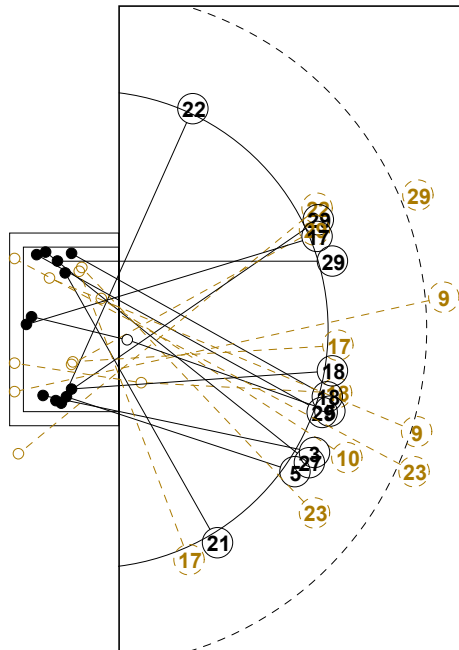

2014 WOMEN'S YOUTH WORLD CHAMPIONSHIP IN MKD PICTORIAL MATCH STATISTICS

ROUND 2

MATCH 13

201412013-21-1/1

1st Half
11 : 21

2nd Half
36 : 29

2014 WOMEN'S YOUTH WORLD CHAMPIONSHIP IN MKD

INDV/TEAM MATCH STATISTICS

OFFICIAL
HANDBALL
YOUTH WOMEN

PRELIMINARY
ROUND 2

GROUP A
MATCH 13

201412013-14-1/2
Skopje
21/07/2014 15:00

No.	Name	Field Shot	Line Shot	Wing Shot	Fast Brk.	Brk. Thr.	Free Thr.	7m Thr.	Total	Rate %	ASST.	ERR.	WAR.	2'	D+DR	TIME
BRAZIL(BRA)																
<i>(COURT PLAYER)</i>																
2	PAULA Bruna	0/3							0/3	0.0%	2	3				00:22:05
4	BEDNARSKI Aline			1/2	1/1				2/3	66.7%						00:21:16
6	FERNANDES M.									0.0%						00:00:00
7	MOUSINHO Cecilia	4/6	1/1					2/2	7/9	77.8%	1	3				00:24:08
9	COSTA Jessica		3/4						3/4	75.0%						00:27:54
10	FERREIRA Barbara	1/3			1/1	0/1			2/5	40.0%	1	3		1		00:25:09
12	GABINA Flavia									0.0%						00:14:45
13	CARNEIRO Talita	1/2				0/1			1/3	33.3%		2		3		00:27:47
14	SILVA Ana C.		1/2	3/4					4/6	66.7%						00:47:35
15	BORBA Ana Luiza			1/2					1/2	50.0%		2	1			00:38:42
18	SILVA Ligia	1/5	1/1						2/6	33.3%	1	2				00:35:36
19	MORAES Gabriela									0.0%						00:20:38
20	DIAS Maite									0.0%						00:16:47
22	ARRUDA Anna C.	5/11	1/1			1/1			7/13	53.8%	3	2	1			00:54:14
29	SILVA Alice									0.0%			1			00:28:28
96	LIMA Juliana									0.0%				1		00:12:23
Total		12/30	7/9	5/8	2/2	1/3		2/2	29/54	53.7%	8	17	3	5		
<i>(GOALKEEPER)</i>																
12	GABINA Flavia	1/1	0/1	1/3	1/4	1/3		0/2	4/14	28.6%						00:14:45
20	DIAS Maite	1/3	1/4	1/1	1/4	1/3		0/2	5/17	29.4%						00:16:47
29	SILVA Alice	1/1	1/5	0/2	0/6	3/4		1/2	6/20	30.0%			1			00:28:28
Total		3/5	2/10	2/6	2/14	5/10		1/6	15/51	29.4%			1			

COURT PLAYER: GOALS/SHOTS

GOALKEEPER: SAVED/SHOTS

TEAM TOTALS	GOALS	SAVED	MISSED	POST	BLOCKED	TOTAL	RATE(%)
Field Shot	12	9	5	2	2	30	40.0%
Line Shot	7	1	1			9	77.8%
Wing Shot	5	3				8	62.5%
Fastbreak	2					2	100.0%
Breakthrough	1	2				3	33.3%
Free Throw							0.0%
7M-Throw	2					2	100.0%