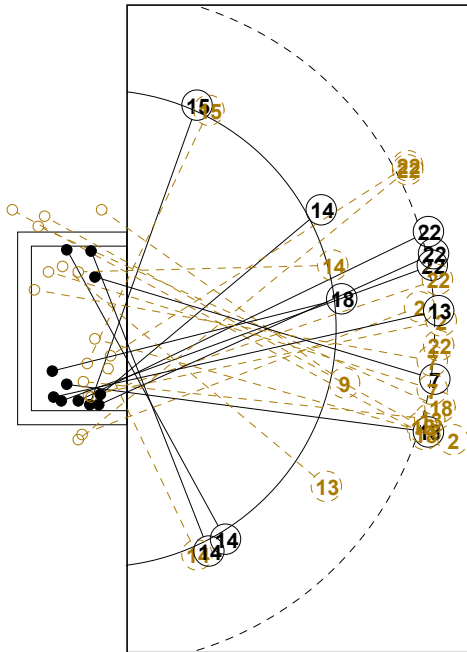

2014 WOMEN'S YOUTH WORLD CHAMPIONSHIP IN MKD PICTORIAL MATCH STATISTICS

ROUND 2

MATCH 13

201412013-21-1/1

1st Half
11 : 21

2nd Half
36 : 29

2014 WOMEN'S YOUTH WORLD CHAMPIONSHIP IN MKD

INDV/TEAM MATCH STATISTICS

OFFICIAL
HANDBALL
YOUTH WOMEN

PRELIMINARY
ROUND 2

GROUP A
MATCH 13

201412013-14-1/2
Skopje
21/07/2014 15:00

No.	Name	Field Shot	Line Shot	Wing Shot	Fast Brk.	Brk. Thr.	Free Thr.	7m Thr.	Total	Rate %	ASST.	ERR.	WAR.	2'	D+DR	TIME
BRAZIL(BRA)																
<i>(COURT PLAYER)</i>																
2	PAULA Bruna	0/3							0/3	0.0%	2	3				00:22:05
4	BEDNARSKI Aline			1/2	1/1				2/3	66.7%						00:21:16
6	FERNANDES M.									0.0%						00:00:00
7	MOUSINHO Cecilia	4/6	1/1					2/2	7/9	77.8%	1	3				00:24:08
9	COSTA Jessica		3/4						3/4	75.0%						00:27:54
10	FERREIRA Barbara	1/3			1/1	0/1			2/5	40.0%	1	3		1		00:25:09
12	GABINA Flavia									0.0%						00:14:45
13	CARNEIRO Talita	1/2				0/1			1/3	33.3%		2		3		00:27:47
14	SILVA Ana C.		1/2	3/4					4/6	66.7%						00:47:35
15	BORBA Ana Luiza			1/2					1/2	50.0%		2	1			00:38:42
18	SILVA Ligia	1/5	1/1						2/6	33.3%	1	2				00:35:36
19	MORAES Gabriela									0.0%						00:20:38
20	DIAS Maite									0.0%						00:16:47
22	ARRUDA Anna C.	5/11	1/1			1/1			7/13	53.8%	3	2	1			00:54:14
29	SILVA Alice									0.0%			1			00:28:28
96	LIMA Juliana									0.0%				1		00:12:23
Total		12/30	7/9	5/8	2/2	1/3		2/2	29/54	53.7%	8	17	3	5		
<i>(GOALKEEPER)</i>																
12	GABINA Flavia	1/1	0/1	1/3	1/4	1/3		0/2	4/14	28.6%						00:14:45
20	DIAS Maite	1/3	1/4	1/1	1/4	1/3		0/2	5/17	29.4%						00:16:47
29	SILVA Alice	1/1	1/5	0/2	0/6	3/4		1/2	6/20	30.0%			1			00:28:28
Total		3/5	2/10	2/6	2/14	5/10		1/6	15/51	29.4%			1			

COURT PLAYER: GOALS/SHOTS

GOALKEEPER: SAVED/SHOTS

TEAM TOTALS	GOALS	SAVED	MISSED	POST	BLOCKED	TOTAL	RATE(%)
Field Shot	12	9	5	2	2	30	40.0%
Line Shot	7	1	1			9	77.8%
Wing Shot	5	3				8	62.5%
Fastbreak	2					2	100.0%
Breakthrough	1	2				3	33.3%
Free Throw							0.0%
7M-Throw	2					2	100.0%