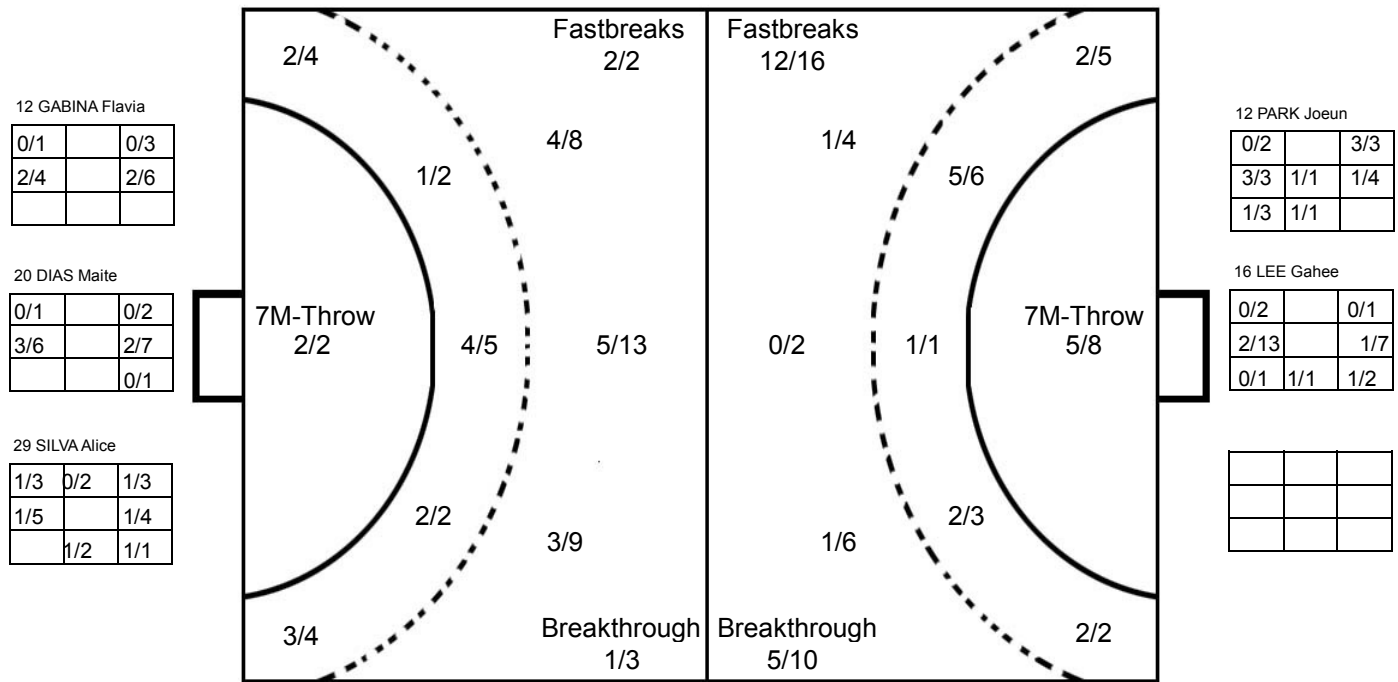

2014 WOMEN'S YOUTH WORLD CHAMPIONSHIP IN MKD
MATCH SHOT REPORT

ROUND 2

MATCH 13

201412013-41-1/1

BRAZIL

Table listing player statistics for Brazil, including names like PAULA Bruna, BEDNARSKI Aline, FERNANDES M., etc., and their respective goal counts in a grid format.