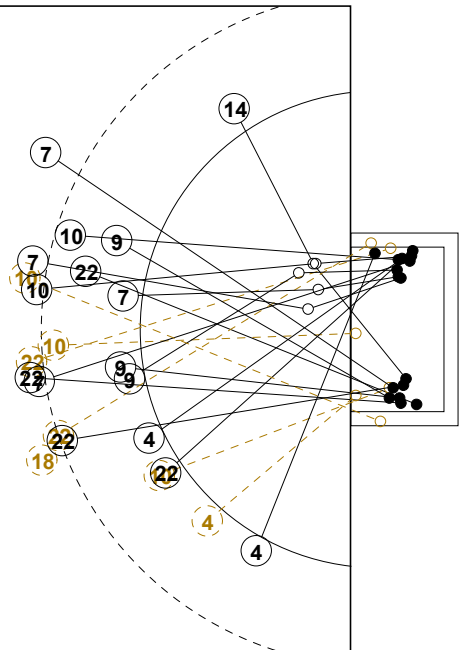

2014 WOMEN'S YOUTH WORLD CHAMPIONSHIP IN MKD PICTORIAL MATCH STATISTICS

ROUND 2

MATCH 13

201412013-21-1/1

1st Half
11 : 21

2nd Half
36 : 29

2014 WOMEN'S YOUTH WORLD CHAMPIONSHIP IN MKD

INDV/TEAM MATCH STATISTICS

OFFICIAL
HANDBALL
YOUTH WOMEN

PRELIMINARY
ROUND 2

GROUP A
MATCH 13

201412013-14-1/2
Skopje
21/07/2014 15:00

No.	Name	Field Shot	Line Shot	Wing Shot	Fast Brk.	Brk. Thr.	Free Thr.	7m Thr.	Total	Rate %	ASST.	ERR.	WAR.	2'	D+DR	TIME
BRAZIL(BRA)																
<i>(COURT PLAYER)</i>																
2	PAULA Bruna	0/3							0/3	0.0%	2	3				00:22:05
4	BEDNARSKI Aline			1/2	1/1				2/3	66.7%						00:21:16
6	FERNANDES M.									0.0%						00:00:00
7	MOUSINHO Cecilia	4/6	1/1					2/2	7/9	77.8%	1	3				00:24:08
9	COSTA Jessica		3/4						3/4	75.0%						00:27:54
10	FERREIRA Barbara	1/3			1/1	0/1			2/5	40.0%	1	3		1		00:25:09
12	GABINA Flavia									0.0%						00:14:45
13	CARNEIRO Talita	1/2				0/1			1/3	33.3%		2		3		00:27:47
14	SILVA Ana C.		1/2	3/4					4/6	66.7%						00:47:35
15	BORBA Ana Luiza			1/2					1/2	50.0%		2	1			00:38:42
18	SILVA Ligia	1/5	1/1						2/6	33.3%	1	2				00:35:36
19	MORAES Gabriela									0.0%						00:20:38
20	DIAS Maite									0.0%						00:16:47
22	ARRUDA Anna C.	5/11	1/1			1/1			7/13	53.8%	3	2	1			00:54:14
29	SILVA Alice									0.0%			1			00:28:28
96	LIMA Juliana									0.0%				1		00:12:23
Total		12/30	7/9	5/8	2/2	1/3		2/2	29/54	53.7%	8	17	3	5		
<i>(GOALKEEPER)</i>																
12	GABINA Flavia	1/1	0/1	1/3	1/4	1/3		0/2	4/14	28.6%						00:14:45
20	DIAS Maite	1/3	1/4	1/1	1/4	1/3		0/2	5/17	29.4%						00:16:47
29	SILVA Alice	1/1	1/5	0/2	0/6	3/4		1/2	6/20	30.0%			1			00:28:28
Total		3/5	2/10	2/6	2/14	5/10		1/6	15/51	29.4%			1			