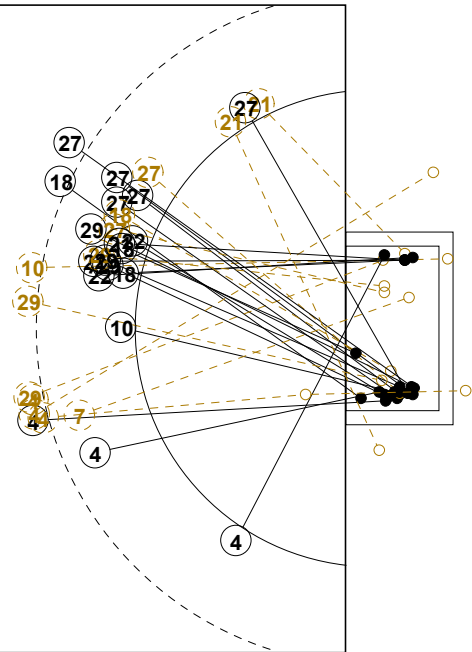

2014 WOMEN'S YOUTH WORLD CHAMPIONSHIP IN MKD PICTORIAL MATCH STATISTICS

ROUND 2

MATCH 13

201412013-21-1/1

1st Half
11 : 21

2nd Half
36 : 29

2014 WOMEN'S YOUTH WORLD CHAMPIONSHIP IN MKD

INDV/TEAM MATCH STATISTICS

OFFICIAL
HANDBALL
YOUTH WOMEN

PRELIMINARY
ROUND 2

GROUP A
MATCH 13

201412013-14-1/2
Skopje
21/07/2014 15:00

No.	Name	Field Shot	Line Shot	Wing Shot	Fast Brk.	Brk. Thr.	Free Thr.	7m Thr.	Total	Rate %	ASST.	ERR.	WAR.	2'	D+DR	TIME
BRAZIL(BRA)																
<i>(COURT PLAYER)</i>																
2	PAULA Bruna	0/3							0/3	0.0%	2	3				00:22:05
4	BEDNARSKI Aline			1/2	1/1				2/3	66.7%						00:21:16
6	FERNANDES M.									0.0%						00:00:00
7	MOUSINHO Cecilia	4/6	1/1					2/2	7/9	77.8%	1	3				00:24:08
9	COSTA Jessica		3/4						3/4	75.0%						00:27:54
10	FERREIRA Barbara	1/3			1/1	0/1			2/5	40.0%	1	3		1		00:25:09
12	GABINA Flavia									0.0%						00:14:45
13	CARNEIRO Talita	1/2				0/1			1/3	33.3%		2		3		00:27:47
14	SILVA Ana C.		1/2	3/4					4/6	66.7%						00:47:35
15	BORBA Ana Luiza			1/2					1/2	50.0%		2	1			00:38:42
18	SILVA Ligia	1/5	1/1						2/6	33.3%	1	2				00:35:36
19	MORAES Gabriela									0.0%						00:20:38
20	DIAS Maite									0.0%						00:16:47
22	ARRUDA Anna C.	5/11	1/1			1/1			7/13	53.8%	3	2	1			00:54:14
29	SILVA Alice									0.0%			1			00:28:28
96	LIMA Juliana									0.0%				1		00:12:23
Total		12/30	7/9	5/8	2/2	1/3		2/2	29/54	53.7%	8	17	3	5		
<i>(GOALKEEPER)</i>																
12	GABINA Flavia	1/1	0/1	1/3	1/4	1/3		0/2	4/14	28.6%						00:14:45
20	DIAS Maite	1/3	1/4	1/1	1/4	1/3		0/2	5/17	29.4%						00:16:47
29	SILVA Alice	1/1	1/5	0/2	0/6	3/4		1/2	6/20	30.0%			1			00:28:28
Total		3/5	2/10	2/6	2/14	5/10		1/6	15/51	29.4%			1			