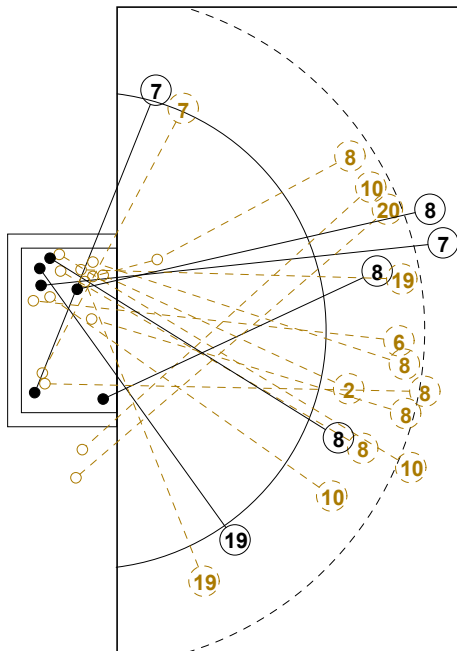

2014 WOMEN'S YOUTH WORLD CHAMPIONSHIP IN MKD PICTORIAL MATCH STATISTICS

ROUND 1

MATCH 12

201412012-21-1/1

1st Half
8 : 7

2nd Half
22 : 17

2014 WOMEN'S YOUTH WORLD CHAMPIONSHIP IN MKD

INDV/TEAM MATCH STATISTICS

OFFICIAL
HANDBALL
YOUTH WOMEN

PRELIMINARY
ROUND 1

GROUP D
MATCH 12

201412012-14-1/2
OHRID
20/07/2014 20:45

No.	Name	Field Shot	Line Shot	Wing Shot	Fast Brk.	Brk. Thr.	Free Thr.	7m Thr.	Total	Rate %	ASST.	ERR.	WAR.	2'	D+DR	TIME
CROATIA(CRO)																
<i>(COURT PLAYER)</i>																
1	KRMPOTIC Ana									0.0%						00:01:46
2	ZADRAVEC N.	1/1		0/3	1/1	0/1		2/2	4/8	50.0%		4				01:00:00
4	POSAVEC Stela		3/6		0/1				3/7	42.9%		3				00:50:31
5	GALETIC Iva	2/2	1/1		1/1				4/4	100%				2		00:53:12
6	SEVALD Sara						0/2		0/2	0.0%			1	1		00:23:39
7	BORAS Anamarija									0.0%						00:00:00
8	CALUSIC Bernarda		2/4						2/4	50.0%		2				00:27:36
9	PERKOVIC Ana									0.0%						00:02:34
12	ECIMOVIC Magdalena									0.0%						00:58:14
13	ZAGORSCAK Ena		0/1		1/1				1/2	50.0%	1					00:19:18
15	VLASIC Ana		1/1		1/1				2/2	100%						00:21:13
16	SEBALJ Iva									0.0%						00:00:00
19	KLARIC Andrea	1/3	0/1		2/2				3/6	50.0%		4		1		00:30:20
20	VLAJSOVIC Doris			1/3					1/3	33.3%		2	1			00:28:09
21	LJUBICIC Marija	0/2			1/1			0/1	1/4	25.0%		3	1			00:22:48
25	PAVKOVIC Andrea	0/2	1/2						1/4	25.0%		2				00:19:36
Total		4/10	8/16	1/6	7/8	0/1	0/2	2/3	22/46	47.8%	1	20	3	4		
<i>(GOALKEEPER)</i>																
1	KRMPOTIC Ana		0/1						0/1	0.0%						00:01:46
12	ECIMOVIC Magdalena	9/16	7/10	2/5	2/3			0/2	20/36	55.6%						00:58:14
Total		9/16	7/11	2/5	2/3			0/2	20/37	54.1%						

CHINA

Table with 8 columns representing players: 1 YANG Yu Rou, 2 YANG Yin, 3 HAN Yu, 5 ZHOU Xue Ting, 6 ZHANG Chun Jin, 7 ZHANG Ting Ting, 8 LIN Yan Qun, 9 LIU Xue Lu, 10 SHI Zi Wei, 11 XU Han Shu, 16 YANG Li Li, 19 YUAN Yu, 20 HAO Ze Rong, 21 SUO Shan Shan. Each player has a 3x3 grid for shot statistics and a line for Post - Miss - Block - 0.