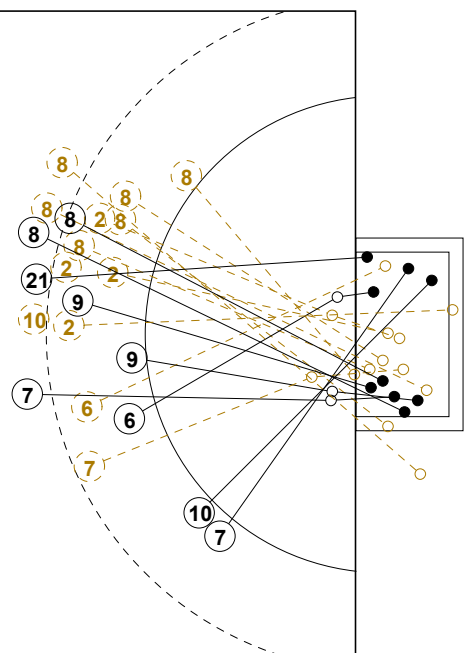

2014 WOMEN'S YOUTH WORLD CHAMPIONSHIP IN MKD PICTORIAL MATCH STATISTICS

ROUND 1

MATCH 12

201412012-21-1/1

1st Half
8 : 7

2nd Half
22 : 17

2014 WOMEN'S YOUTH WORLD CHAMPIONSHIP IN MKD

INDV/TEAM MATCH STATISTICS

OFFICIAL
HANDBALL
YOUTH WOMEN

PRELIMINARY
ROUND 1

GROUP D
MATCH 12

201412012-14-1/2
OHRID
20/07/2014 20:45

No.	Name	Field Shot	Line Shot	Wing Shot	Fast Brk.	Brk. Thr.	Free Thr.	7m Thr.	Total	Rate %	ASST.	ERR.	WAR.	2'	D+DR	TIME
CROATIA(CRO)																
<i>(COURT PLAYER)</i>																
1	KRMPOTIC Ana									0.0%						00:01:46
2	ZADRAVEC N.	1/1		0/3	1/1	0/1		2/2	4/8	50.0%		4				01:00:00
4	POSAVEC Stela		3/6		0/1				3/7	42.9%		3				00:50:31
5	GALETIC Iva	2/2	1/1		1/1				4/4	100%				2		00:53:12
6	SEVALD Sara						0/2		0/2	0.0%			1	1		00:23:39
7	BORAS Anamarija									0.0%						00:00:00
8	CALUSIC Bernarda		2/4						2/4	50.0%		2				00:27:36
9	PERKOVIC Ana									0.0%						00:02:34
12	ECIMOVIC Magdalena									0.0%						00:58:14
13	ZAGORSCAK Ena		0/1		1/1				1/2	50.0%	1					00:19:18
15	VLASIC Ana		1/1		1/1				2/2	100%						00:21:13
16	SEBALJ Iva									0.0%						00:00:00
19	KLARIC Andrea	1/3	0/1		2/2				3/6	50.0%		4		1		00:30:20
20	VLAJSOVIC Doris			1/3					1/3	33.3%		2	1			00:28:09
21	LJUBICIC Marija	0/2			1/1			0/1	1/4	25.0%		3	1			00:22:48
25	PAVKOVIC Andrea	0/2	1/2						1/4	25.0%		2				00:19:36
Total		4/10	8/16	1/6	7/8	0/1	0/2	2/3	22/46	47.8%	1	20	3	4		
<i>(GOALKEEPER)</i>																
1	KRMPOTIC Ana		0/1						0/1	0.0%						00:01:46
12	ECIMOVIC Magdalena	9/16	7/10	2/5	2/3			0/2	20/36	55.6%						00:58:14
Total		9/16	7/11	2/5	2/3			0/2	20/37	54.1%						

CHINA

Table with 8 columns representing players: 1 YANG Yu Rou, 2 YANG Yin, 3 HAN Yu, 5 ZHOU Xue Ting, 6 ZHANG Chun Jin, 7 ZHANG Ting Ting, 8 LIN Yan Qun, 9 LIU Xue Lu, 10 SHI Zi Wei, 11 XU Han Shu, 16 YANG Li Li, 19 YUAN Yu, 20 HAO Ze Rong, 21 SUO Shan Shan. Each player has a 3x3 grid for shot statistics and a line for Post - Miss - Block - 0.