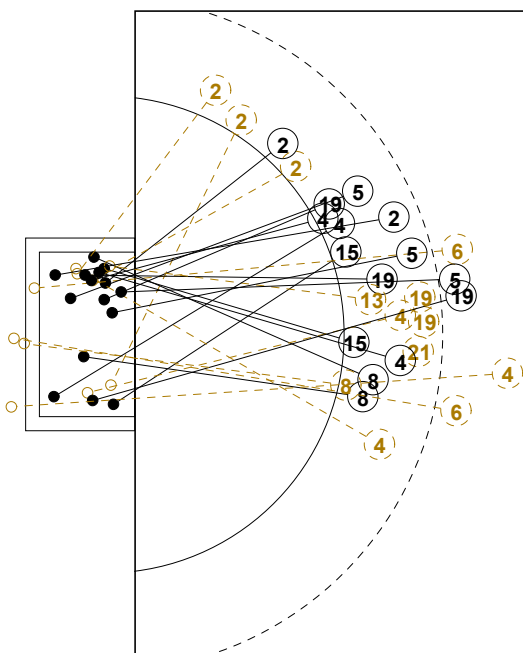

2014 WOMEN'S YOUTH WORLD CHAMPIONSHIP IN MKD PICTORIAL MATCH STATISTICS

ROUND 1

MATCH 12

201412012-21-1/1

1st Half
8 : 7

2nd Half
22 : 17

2014 WOMEN'S YOUTH WORLD CHAMPIONSHIP IN MKD

INDV/TEAM MATCH STATISTICS

OFFICIAL
HANDBALL
YOUTH WOMEN

PRELIMINARY
ROUND 1

GROUP D
MATCH 12

201412012-14-1/2
OHRID
20/07/2014 20:45

No.	Name	Field Shot	Line Shot	Wing Shot	Fast Brk.	Brk. Thr.	Free Thr.	7m Thr.	Total	Rate %	ASST.	ERR.	WAR.	2'	D+DR	TIME
CROATIA(CRO)																
<i>(COURT PLAYER)</i>																
1	KRMPOTIC Ana									0.0%						00:01:46
2	ZADRAVEC N.	1/1		0/3	1/1	0/1		2/2	4/8	50.0%		4				01:00:00
4	POSAVEC Stela		3/6		0/1				3/7	42.9%		3				00:50:31
5	GALETIC Iva	2/2	1/1		1/1				4/4	100%				2		00:53:12
6	SEVALD Sara						0/2		0/2	0.0%			1	1		00:23:39
7	BORAS Anamarija									0.0%						00:00:00
8	CALUSIC Bernarda		2/4						2/4	50.0%		2				00:27:36
9	PERKOVIC Ana									0.0%						00:02:34
12	ECIMOVIC Magdalena									0.0%						00:58:14
13	ZAGORSCAK Ena		0/1		1/1				1/2	50.0%	1					00:19:18
15	VLASIC Ana		1/1		1/1				2/2	100%						00:21:13
16	SEBALJ Iva									0.0%						00:00:00
19	KLARIC Andrea	1/3	0/1		2/2				3/6	50.0%		4		1		00:30:20
20	VLAJSOVIC Doris			1/3					1/3	33.3%		2	1			00:28:09
21	LJUBICIC Marija	0/2			1/1			0/1	1/4	25.0%		3	1			00:22:48
25	PAVKOVIC Andrea	0/2	1/2						1/4	25.0%		2				00:19:36
Total		4/10	8/16	1/6	7/8	0/1	0/2	2/3	22/46	47.8%	1	20	3	4		
<i>(GOALKEEPER)</i>																
1	KRMPOTIC Ana		0/1						0/1	0.0%						00:01:46
12	ECIMOVIC Magdalena	9/16	7/10	2/5	2/3			0/2	20/36	55.6%						00:58:14
Total		9/16	7/11	2/5	2/3			0/2	20/37	54.1%						

CHINA

Table with 8 columns representing players: 1 YANG Yu Rou, 2 YANG Yin, 3 HAN Yu, 5 ZHOU Xue Ting, 6 ZHANG Chun Jin, 7 ZHANG Ting Ting, 8 LIN Yan Qun, 9 LIU Xue Lu, 10 SHI Zi Wei, 11 XU Han Shu, 16 YANG Li Li, 19 YUAN Yu, 20 HAO Ze Rong, 21 SUO Shan Shan. Each player has a 3x3 grid for shot statistics and a line for Post - Miss - Block - 0.