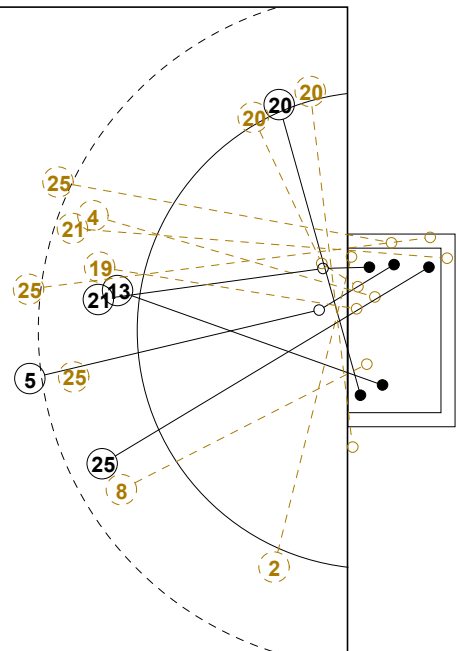

2014 WOMEN'S YOUTH WORLD CHAMPIONSHIP IN MKD PICTORIAL MATCH STATISTICS

ROUND 1

MATCH 12

201412012-21-1/1

1st Half
8 : 7

2nd Half
22 : 17

2014 WOMEN'S YOUTH WORLD CHAMPIONSHIP IN MKD

INDV/TEAM MATCH STATISTICS

OFFICIAL
HANDBALL
YOUTH WOMEN

PRELIMINARY
ROUND 1

GROUP D
MATCH 12

201412012-14-1/2
OHRID
20/07/2014 20:45

No.	Name	Field Shot	Line Shot	Wing Shot	Fast Brk.	Brk. Thr.	Free Thr.	7m Thr.	Total	Rate %	ASST.	ERR.	WAR.	2'	D+DR	TIME
CROATIA(CRO)																
<i>(COURT PLAYER)</i>																
1	KRMPOTIC Ana									0.0%						00:01:46
2	ZADRAVEC N.	1/1		0/3	1/1	0/1		2/2	4/8	50.0%		4				01:00:00
4	POSAVEC Stela		3/6		0/1				3/7	42.9%		3				00:50:31
5	GALETIC Iva	2/2	1/1		1/1				4/4	100%				2		00:53:12
6	SEVALD Sara						0/2		0/2	0.0%			1	1		00:23:39
7	BORAS Anamarija									0.0%						00:00:00
8	CALUSIC Bernarda		2/4						2/4	50.0%		2				00:27:36
9	PERKOVIC Ana									0.0%						00:02:34
12	ECIMOVIC Magdalena									0.0%						00:58:14
13	ZAGORSCAK Ena		0/1		1/1				1/2	50.0%	1					00:19:18
15	VLASIC Ana		1/1		1/1				2/2	100%						00:21:13
16	SEBALJ Iva									0.0%						00:00:00
19	KLARIC Andrea	1/3	0/1		2/2				3/6	50.0%		4		1		00:30:20
20	VLAJSOVIC Doris			1/3					1/3	33.3%		2	1			00:28:09
21	LJUBICIC Marija	0/2			1/1			0/1	1/4	25.0%		3	1			00:22:48
25	PAVKOVIC Andrea	0/2	1/2						1/4	25.0%		2				00:19:36
Total		4/10	8/16	1/6	7/8	0/1	0/2	2/3	22/46	47.8%	1	20	3	4		
<i>(GOALKEEPER)</i>																
1	KRMPOTIC Ana		0/1						0/1	0.0%						00:01:46
12	ECIMOVIC Magdalena	9/16	7/10	2/5	2/3			0/2	20/36	55.6%						00:58:14
Total		9/16	7/11	2/5	2/3			0/2	20/37	54.1%						

CHINA

Table with 8 columns representing players: 1 YANG Yu Rou, 2 YANG Yin, 3 HAN Yu, 5 ZHOU Xue Ting, 6 ZHANG Chun Jin, 7 ZHANG Ting Ting, 8 LIN Yan Qun, 9 LIU Xue Lu, 10 SHI Zi Wei, 11 XU Han Shu, 16 YANG Li Li, 19 YUAN Yu, 20 HAO Ze Rong, 21 SUO Shan Shan. Each player has a 3x3 grid for shot statistics and a line for Post - Miss - Block - 0.