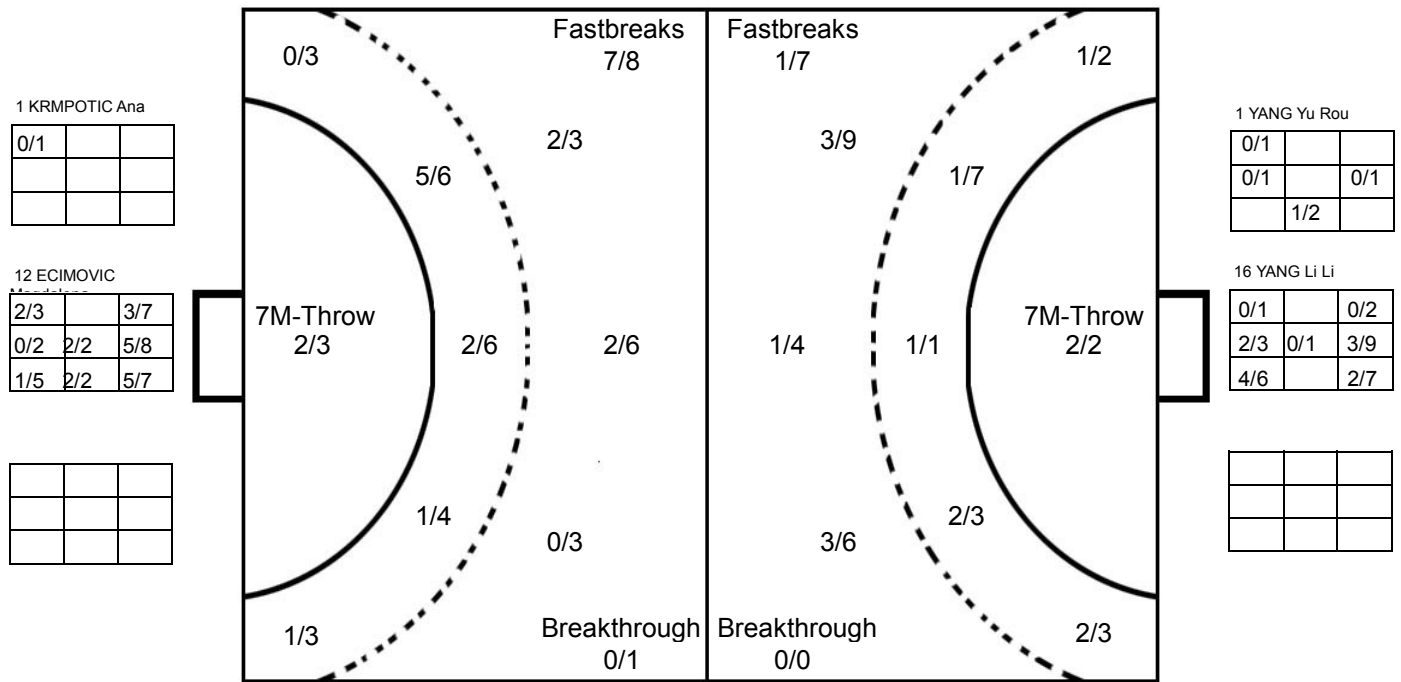

COURT PLAYER: GOALS/SHOTS

GOALKEEPER: SAVED/SHOTS

TEAM TOTALS	GOALS	SAVED	MISSED	POST	BLOCKED	TOTAL	RATE(%)
Field Shot	7	9	1		2	19	36.8%
Line Shot	4	7				11	36.4%
Wing Shot	3	2				5	60.0%
Fastbreak	1	2	2	2		7	14.3%
Breakthrough							0.0%
Free Throw							0.0%
7M-Throw	2					2	100.0%

2014 WOMEN'S YOUTH WORLD CHAMPIONSHIP IN MKD
MATCH SHOT REPORT

ROUND 1

MATCH 12

201412012-41-1/1

CROATIA

Table with 8 columns representing players: 1 KRMPOTIC Ana, 2 ZADRAVEC N., 4 POSAVEC Stela, 5 GALETIC Iva, 6 SENVALD Sara, 7 BORAS Anamarija, 8 CALUSIC Bernarda, 9 PERKOVIC Ana, 12 ECIMOVIC, 13 ZAGORSCAK Ena, 15 VLASIC Ana, 16 SEBALJ Iva, 19 KLARIC Andrea, 20 VLAJSOVIC Doris, 21 LJUBICIC Marija, 25 PAVKOVIC Andrea. Each player has a 3x3 grid for shot statistics and a line for Post - Miss - Block - 0.

CHINA

Table with 8 columns representing players: 1 YANG Yu Rou, 2 YANG Yin, 3 HAN Yu, 5 ZHOU Xue Ting, 6 ZHANG Chun Jin, 7 ZHANG Ting Ting, 8 LIN Yan Qun, 9 LIU Xue Lu, 10 SHI Zi Wei, 11 XU Han Shu, 16 YANG Li Li, 19 YUAN Yu, 20 HAO Ze Rong, 21 SUO Shan Shan. Each player has a 3x3 grid for shot statistics and a line for Post - Miss - Block - 0.