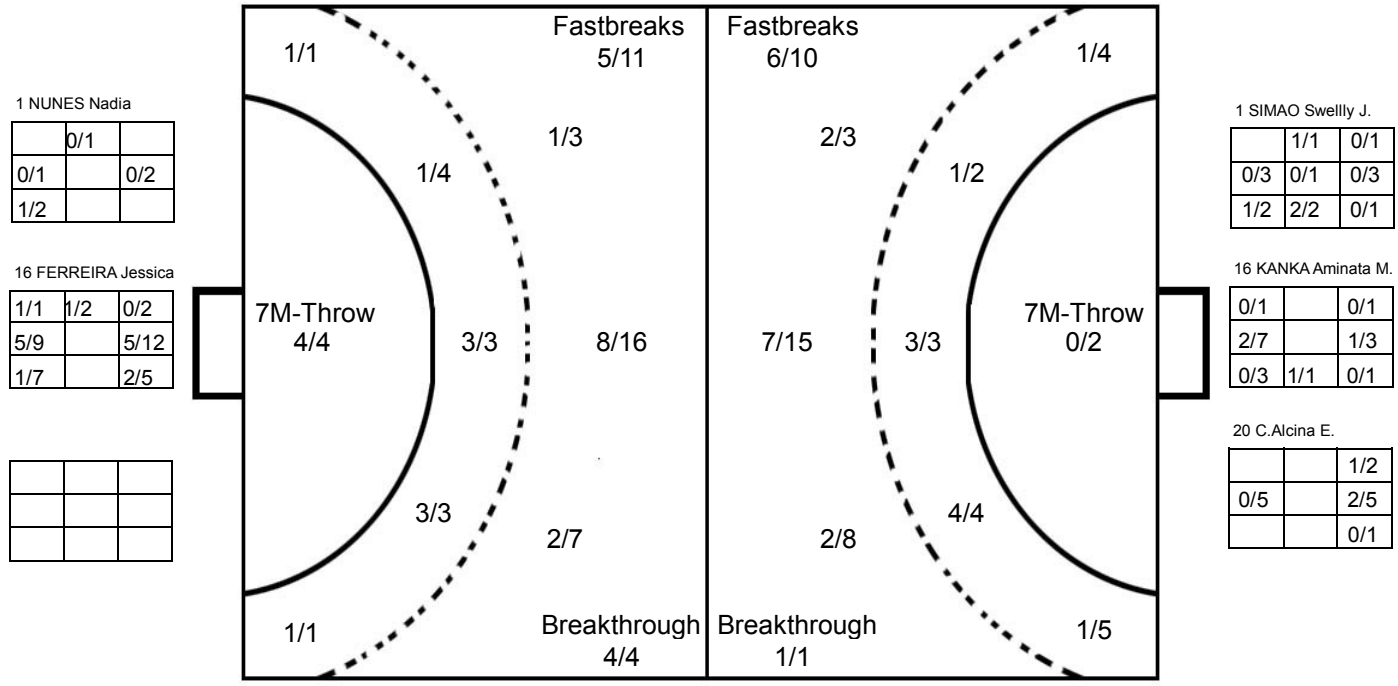

COURT PLAYER: GOALS/SHOTS

GOALKEEPER: SAVED/SHOTS

TEAM TOTALS	GOALS	SAVED	MISSED	POST	BLOCKED	TOTAL	RATE(%)
Field Shot	11	6	3	6		26	42.3%
Line Shot	8				1	9	88.9%
Wing Shot	2	5	2			9	22.2%
Fastbreak	6	4				10	60.0%
Breakthrough	1					1	100.0%
Free Throw							0.0%
7M-Throw		1		1		2	0.0%

2014 WOMEN'S YOUTH WORLD CHAMPIONSHIP IN MKD
MATCH SHOT REPORT

ROUND 1

MATCH 10

201412010-41-1/1

PORTUGAL

Table with 8 columns representing players: 1 NUNES Nadia, 2 JESUS Frederica, 3 GOUVEIA Anais, 4 RODRIGUES B., 5 RODRIGUES P., 6 NEVES Ana Rita, 7 RESENDE Patricia, 8 RAMOS Maria, 9 SILVA Ana C., 10 FERNANDES P., 11 SANTIAGO Sandra, 13 TAVARES Erica, 14 OLIVEIRA Diana, 15 SOUSA Mariana, 16 FERREIRA Jessica, 17 MAGRO Beatriz. Each player has a 3x3 grid for shot statistics and a line for Post - Miss - Block - 0.

ANGOLA

Table with 8 columns representing players: 1 SIMAO Swelly J., 2 CALUYOMBO A.P., 4 CHACA Alexandra, 5 SANTO Zolinda E., 6 COSTA Nicol Da, 7 COSTA Joana F.D., 8 QUIZELETE M.J.J., 9 PAULINO M.C., 10 YANDA Jocelina M, 11 PERES Dalva F., 13 NENGANGA V.P., 14 SILVA Vilma T.D., 15 CUNGULO F.P., 16 KANKA Aminata M., 20 C.Alcina E. Each player has a 3x3 grid for shot statistics and a line for Post - Miss - Block - 0.