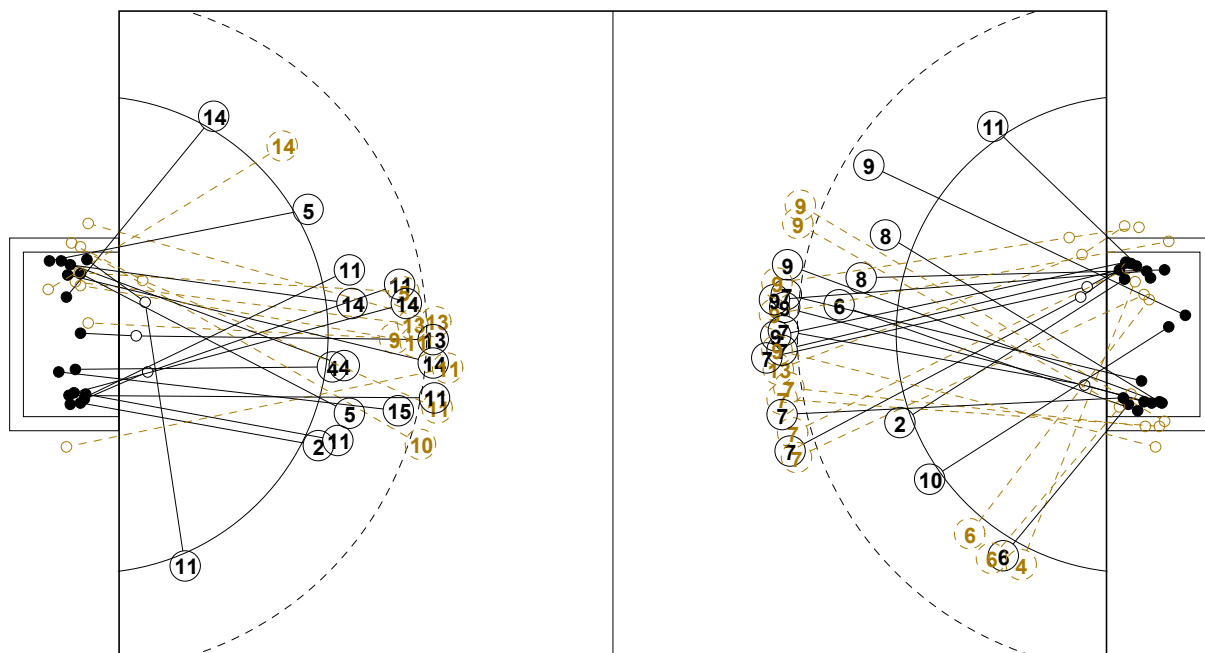

2014 WOMEN'S YOUTH WORLD CHAMPIONSHIP IN MKD PICTORIAL MATCH STATISTICS

ROUND 1

MATCH 10

201412010-21-1/1

1st Half
10 : 17

2nd Half
33 : 28

2014 WOMEN'S YOUTH WORLD CHAMPIONSHIP IN MKD

INDV/TEAM MATCH STATISTICS

OFFICIAL
HANDBALL
YOUTH WOMEN

PRELIMINARY
ROUND 1

GROUP D
MATCH 10

201412010-14-1/2
OHRID
20/07/2014 16:15

No.	Name	Field Shot	Line Shot	Wing Shot	Fast Brk.	Brk. Thr.	Free Thr.	7m Thr.	Total	Rate %	ASST.	ERR.	WAR.	2'	D+DR	TIME
PORTUGAL(POR)																
<i>(COURT PLAYER)</i>																
1	NUNES Nadia									0.0%						00:10:42
2	JESUS Frederica		1/1						1/1	100%	1	2				00:12:05
3	GOUVEIA Anais									0.0%				1		00:14:18
4	RODRIGUES B.		3/4						3/4	75.0%		1		1		00:37:15
5	RODRIGUES P.	2/4	0/1		1/1	2/2		4/4	9/12	75.0%	1	5	1			00:42:32
6	NEVES Ana Rita		1/1		0/1	1/1			2/3	66.7%	1	2	1			00:48:19
7	RESENDE Patricia									0.0%						00:03:11
8	RAMOS Maria		0/1		0/1	1/1			1/3	33.3%						00:14:51
9	SILVA Ana C.	1/3			0/1				1/4	25.0%		1				00:15:03
10	FERNANDES P.	0/1							0/1	0.0%		1	1			00:22:43
11	SANTIAGO Sandra	3/9	2/2	1/1	0/1				6/13	46.2%		3				00:39:31
13	TAVARES Erica	2/5			2/2		0/1		4/8	50.0%						00:17:07
14	OLIVEIRA Diana	2/2		1/1	1/2				4/5	80.0%		1		1		00:30:22
15	SOUSA Mariana	1/1							1/1	100%						00:24:22
16	FERREIRA Jessica									0.0%	1	1				00:49:18
17	MAGRO Beatriz				1/2				1/2	50.0%	1			1		00:34:54
Total		11/25	7/10	2/2	5/11	4/4	0/1	4/4	33/57	57.9%	5	17	3	4		
<i>(GOALKEEPER)</i>																
1	NUNES Nadia	1/2	0/2	0/1	0/1				1/6	16.7%						00:10:42
16	FERREIRA Jessica	5/15	0/6	5/6	4/9	0/1		1/1	15/38	39.5%	1	1				00:49:18
Total		6/17	0/8	5/7	4/10	0/1		1/1	16/44	36.4%	1	1				

COURT PLAYER: GOALS/SHOTS

GOALKEEPER: SAVED/SHOTS

TEAM TOTALS	GOALS	SAVED	MISSED	POST	BLOCKED	TOTAL	RATE(%)
Field Shot	11	4	3	4	3	25	44.0%
Line Shot	7	3				10	70.0%
Wing Shot	2					2	100.0%
Fastbreak	5	4		2		11	45.5%
Breakthrough	4					4	100.0%
Free Throw			1			1	0.0%
7M-Throw	4					4	100.0%