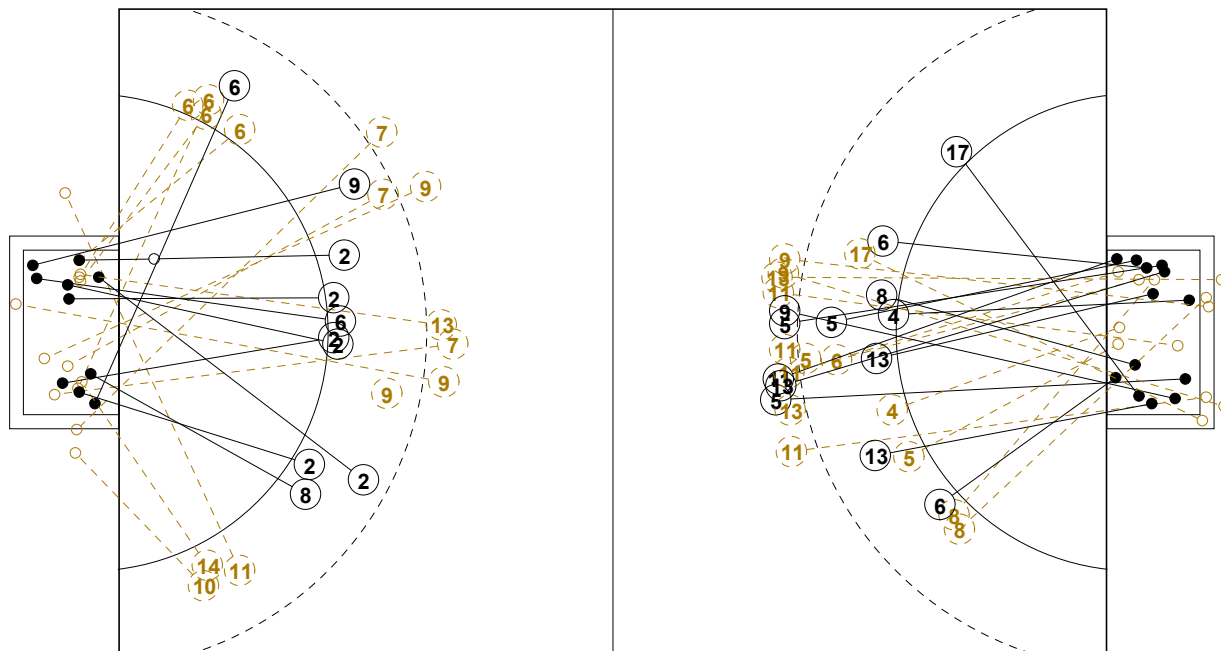

2014 WOMEN'S YOUTH WORLD CHAMPIONSHIP IN MKD PICTORIAL MATCH STATISTICS

ROUND 1

MATCH 10

201412010-21-1/1

1st Half
10 : 17

2nd Half
33 : 28

2014 WOMEN'S YOUTH WORLD CHAMPIONSHIP IN MKD

INDV/TEAM MATCH STATISTICS

OFFICIAL
HANDBALL
YOUTH WOMEN

PRELIMINARY
ROUND 1

GROUP D
MATCH 10

201412010-14-1/2
OHRID
20/07/2014 16:15

No.	Name	Field Shot	Line Shot	Wing Shot	Fast Brk.	Brk. Thr.	Free Thr.	7m Thr.	Total	Rate %	ASST.	ERR.	WAR.	2'	D+DR	TIME
PORTUGAL(POR)																
<i>(COURT PLAYER)</i>																
1	NUNES Nadia									0.0%						00:10:42
2	JESUS Frederica		1/1						1/1	100%	1	2				00:12:05
3	GOUVEIA Anais									0.0%				1		00:14:18
4	RODRIGUES B.		3/4						3/4	75.0%		1		1		00:37:15
5	RODRIGUES P.	2/4	0/1		1/1	2/2		4/4	9/12	75.0%	1	5	1			00:42:32
6	NEVES Ana Rita		1/1		0/1	1/1			2/3	66.7%	1	2	1			00:48:19
7	RESENDE Patricia									0.0%						00:03:11
8	RAMOS Maria		0/1		0/1	1/1			1/3	33.3%						00:14:51
9	SILVA Ana C.	1/3			0/1				1/4	25.0%		1				00:15:03
10	FERNANDES P.	0/1							0/1	0.0%		1	1			00:22:43
11	SANTIAGO Sandra	3/9	2/2	1/1	0/1				6/13	46.2%		3				00:39:31
13	TAVARES Erica	2/5			2/2		0/1		4/8	50.0%						00:17:07
14	OLIVEIRA Diana	2/2		1/1	1/2				4/5	80.0%		1		1		00:30:22
15	SOUSA Mariana	1/1							1/1	100%						00:24:22
16	FERREIRA Jessica									0.0%	1	1				00:49:18
17	MAGRO Beatriz				1/2				1/2	50.0%	1			1		00:34:54
Total		11/25	7/10	2/2	5/11	4/4	0/1	4/4	33/57	57.9%	5	17	3	4		
<i>(GOALKEEPER)</i>																
1	NUNES Nadia	1/2	0/2	0/1	0/1				1/6	16.7%						00:10:42
16	FERREIRA Jessica	5/15	0/6	5/6	4/9	0/1		1/1	15/38	39.5%	1	1				00:49:18
Total		6/17	0/8	5/7	4/10	0/1		1/1	16/44	36.4%	1	1				

COURT PLAYER: GOALS/SHOTS

GOALKEEPER: SAVED/SHOTS

TEAM TOTALS	GOALS	SAVED	MISSED	POST	BLOCKED	TOTAL	RATE(%)
Field Shot	11	4	3	4	3	25	44.0%
Line Shot	7	3				10	70.0%
Wing Shot	2					2	100.0%
Fastbreak	5	4		2		11	45.5%
Breakthrough	4					4	100.0%
Free Throw			1			1	0.0%
7M-Throw	4					4	100.0%