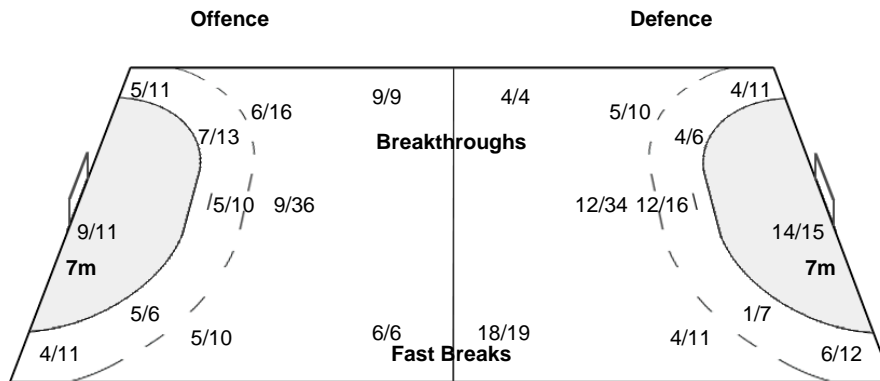

Cumulative Statistics

ROU - Romania

Shots Distribution

Players

Goals / Shots

Player	Goals	Shots	Notes
1 NICHITA M	0	0	
2 FARCAU R	0	0	
3 PERIANU G	0	1	1-Missed
4 CHINTOAN F	0	1	2-Blocked
5 DRUTU D	0	1	1-Missed
7 NECHITA A	1	2	1-Blocked
9 BRADEANU A	0	3	1-Missed, 3-Blocked
10 CIUCIULETE G	1	1	1-Post
11 MANEA A	0	1	
12 PISLARU L	1	1	
13 VARZARU C	0	0	
15 ARDEAN-ELISEI N	2	4	1-Missed
18 MEIROSU A	0	1	1-Missed, 1-Post, 3-Blocked
19 CUREA I	4	5	
20 ANI-SENOCICO M	1	1	1-Post
21 TOLNAI T	0	1	
23 BABEANU E	0	1	1-Missed
88 VIZITIU P	1	2	3-Blocked

Team	Goals	Shots
6	7	13
9	19	25
9	10	17

6-Missed 3-Post 15-Blocked