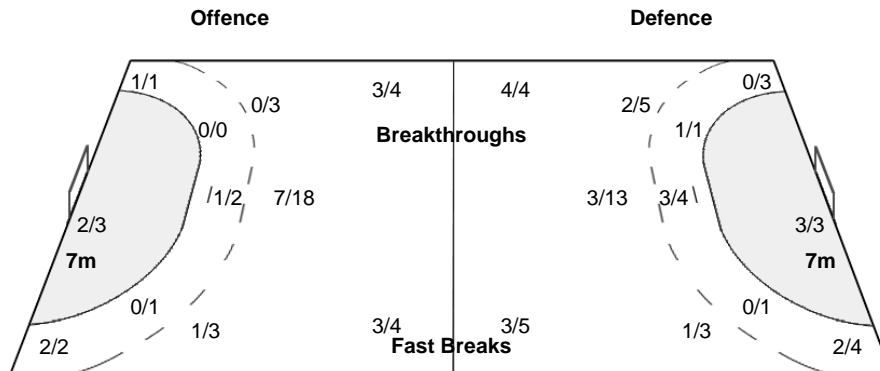

Lyon

Women's Olympic Qualification Tournaments France

2012
Olympic
Qualification
Tournaments

SUN 27 MAY 2012
16:30

Qualification - Tournament I

Match Team Statistics

Match No: 6

FRA 20 - 22 MNE
(9 - 9) (11 - 13)

Attendance: 4.300

Referees: ELIASSON Jonas / GUDJONSSON Ingvar (ISL)

FRA - France

Shots Distribution

Players

Goals / Shots

2 GOUDJO A	3 DANCETTE B	4 KAMTO NJITAM N	5 AYGLON C	6 DAUDE S	8 MENDY C	9 BAUDOQUIN P
1/1	1/1	1/1	1/1	2/2	1/1	0/1
		1/1	0/2	0/1	1/1	2/2
						1/1
		1-Post			1-Missed	1-Post
10 HERBRECHT S	12 LEYNAUD A	14 GNABOUYOU M	16 DARLEUX C	17 DEMBELE S	18 DEROIN A	20 TERVEL R
1/1				1/1		
				1/1		
1-Post		1-Missed			1-Blocked	
24 SIGNATE M	64 LACRABERE A					
0/1	0/1					
1/4	0/3	1/1	1/1			
1-Missed		1-Blocked				

Team Goals / Shots		
3/3	2/4	4/4
0/1	1/1	1/2
5/10	2/2	2/6
3-Missed	3-Post	2-Blocked

Goalkeepers Saves / Shots		
1/5	4/6	4/7
2/5	1/1	0/3
2/5	1/2	2/5

12 LEYNAUD A		
1/3	4/5	3/3
2/4	1/1	0/1
2/5	1/2	1/3

16 DARLEUX C		
0/2	0/1	1/4
0/1		0/2
		1/2