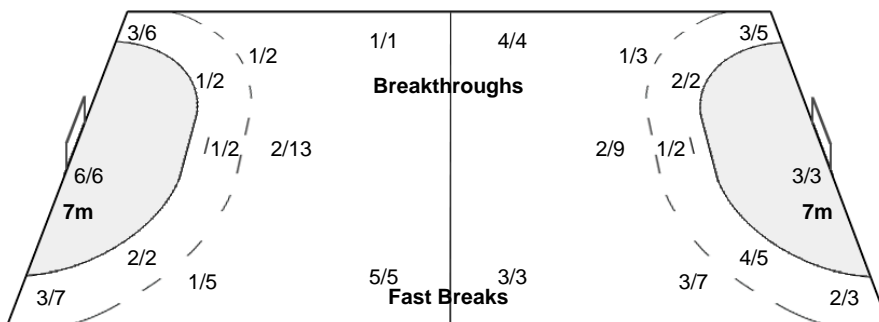

Offence

Goalkeepers Saves / Shots

0/2	1/7	0/1
2/6	1/2	5/11
1/2		2/9

16 TASHIRO H

	0/1	
0/1		0/1
		0/2

22 FUJIMA K

0/2	1/6	0/1
2/5	1/2	5/10
1/2		2/7

LEGEND

%	Efficiency	2Min	2 Minute Suspensions	6m	6-metre Shots	7m	7-metre Shots	9m	9-metre Shots
AS	Assists	BS	Blocked Shots	BT	Breakthroughs	DR	Disqualification with report	FB	Fast Breaks
G/S	Goals/Shots	n/a	not applicable	RC	Red Cards	S/S	Saves/Shots	ST	Steals
TO	Turnover	TP	Time Played	Wing	Wing Shots	YC	Yellow Cards