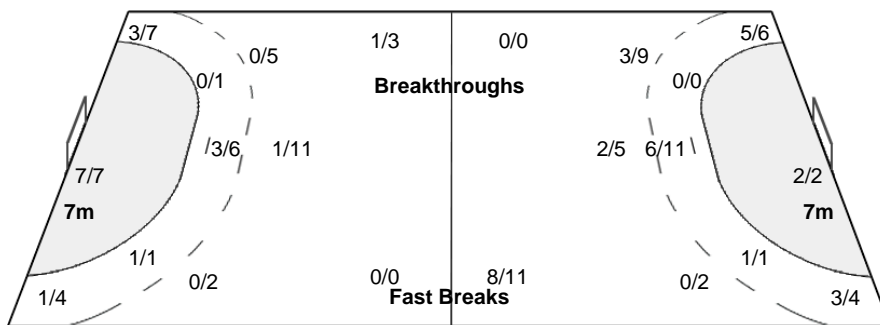

Offence

Goalkeepers Saves / Shots

1/6	2/3	1/3
3/7	1/1	2/4
2/8	0/2	0/8

12 MORI K

16 TASHIRO H

0/1	0/1	0/1
0/2	1/1	0/1
2/4		0/2

22 FUJIMA K

1/5	2/2	1/2
3/5		2/3
0/4	0/2	0/6