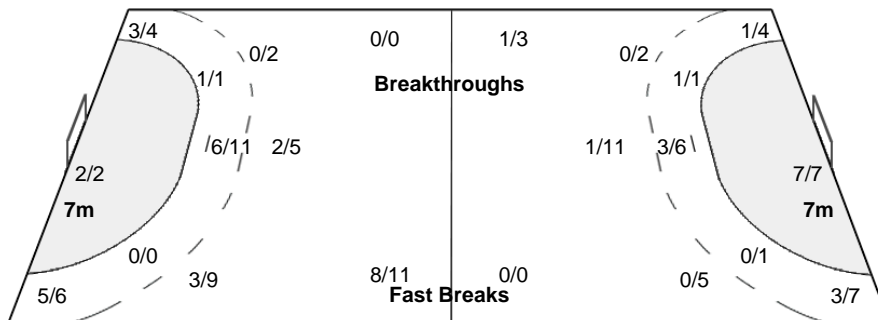

Lyon

Women's Olympic Qualification Tournaments France

2012
Olympic
Qualification
Tournaments

SAT 26 MAY 2012
17:00

Qualification - Tournament I

Match Team Statistics

Match No: 4

JPN 17 - 30 FRA
(7 - 13) (10 - 17)

Attendance: 4.200

Referees: GATELIS Mindaugas / MAZEIKA Vaidas (LTU)

FRA - France

Shots Distribution

Players

Goals / Shots

2 GOUDJO A	3 DANCETTE B	4 KAMTO NJITAM N	5 AYGLON C	8 MENDY C	9 BAUDOQUIN P	10 HERBRECHT S
	1/1	1/1			2/2 1/2 1/1	1/1
	1/1			0/1	1/1	1/2
	1/1	1/1	0/1 1/1 2/2	1/1	1/1	1/1
				1-Post	1-Missed	
12 LEYNAUD A	14 GNABOUYOU M	16 DARLEUX C	17 DEMBELE S	18 DEROIN A	19 GOIORANI J	20 TERVEL R
	0/1	0/1	1/1	1/1 0/1 0/1	0/1	
			2/2 1/1 1/1	1/1	1/1	1/1
			2-Missed 1-Post		1-Post	
24 SIGNATE M	64 LACRABERE A					
0/1						
0/1						
1/1	0/1 1/1					
1-Missed	1-Missed 1-Post					

Team Goals / Shots

5/6	1/3	2/3
4/7	0/1	2/4
6/8	2/2	8/8
5-Missed	4-Post	

Offence

Defence

Goalkeepers Saves / Shots

4/5	2/4	1/3
2/2		1/2
2/8	4/7	3/5

12 LEYNAUD A

	0/1	0/1

16 DARLEUX C

4/5	2/4	1/3
2/2		1/2
2/8	4/6	3/4

LEGEND									
%	Efficiency	2Min	2 Minute Suspensions	6m	6-metre Shots	7m	7-metre Shots	9m	9-metre Shots
AS	Assists	BS	Blocked Shots	BT	Breakthroughs	DR	Disqualification with report	FB	Fast Breaks
G/S	Goals/Shots	n/a	not applicable	RC	Red Cards	S/S	Saves/Shots	ST	Steals
TO	Turnover	TP	Time Played	Wing	Wing Shots	YC	Yellow Cards