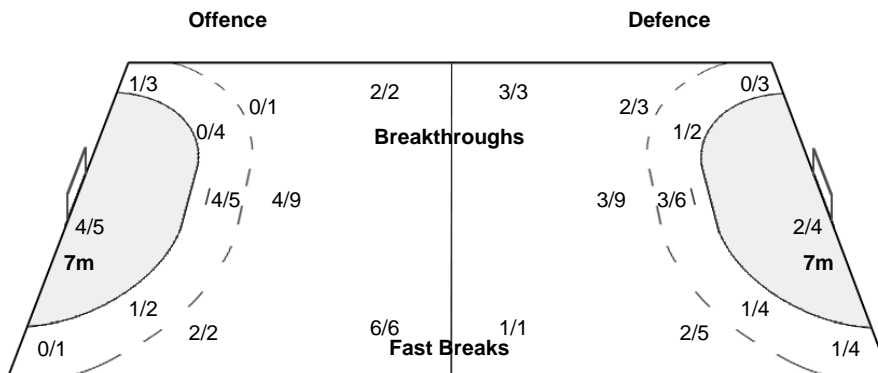

2-Missed 1-Post

Team	Goals / Shots
	6/7 1/2 3/4
	1/3 0/2 2/4
	5/5 1/1 5/6

3-Missed 2-Post 1-Blocked

Goalkeepers	Saves / Shots
	0/3 3/3 3/8
	3/6 3/3 4/8
	0/2 1/2 1/2

12 LEYNAUD A	0/2 3/3 2/7
	3/6 3/3 4/7
	0/2 1/1 1/2