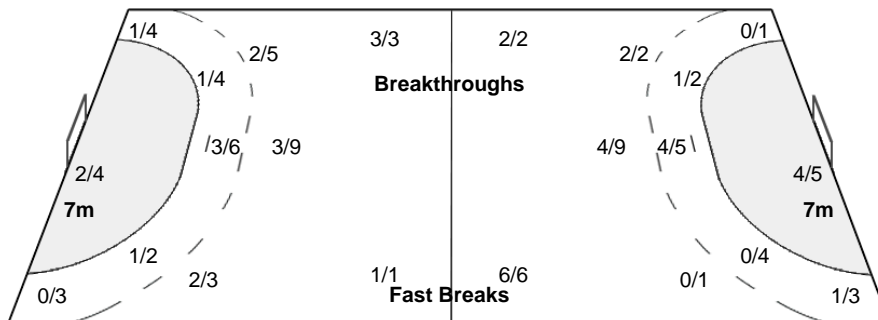

Offence

Goalkeepers Saves / Shots

1/7	1/2	1/4
2/3	2/2	2/4
0/5	0/1	1/6

1 NICHITA M

1/5	1/2	1/3
2/3	1/1	1/2
0/2	0/1	1/5

12 PISLARU L

21 TOLNAI T

0/2		0/1
	1/1	1/2
0/3		0/1

LEGEND									
%	Efficiency	2Min	2 Minute Suspensions	6m	6-metre Shots	7m	7-metre Shots	9m	9-metre Shots
AS	Assists	BS	Blocked Shots	BT	Breakthroughs	DR	Disqualification with report	FB	Fast Breaks
G/S	Goals/Shots	n/a	not applicable	RC	Red Cards	S/S	Saves/Shots	ST	Steals
TO	Turnover	TP	Time Played	Wing	Wing Shots	YC	Yellow Cards