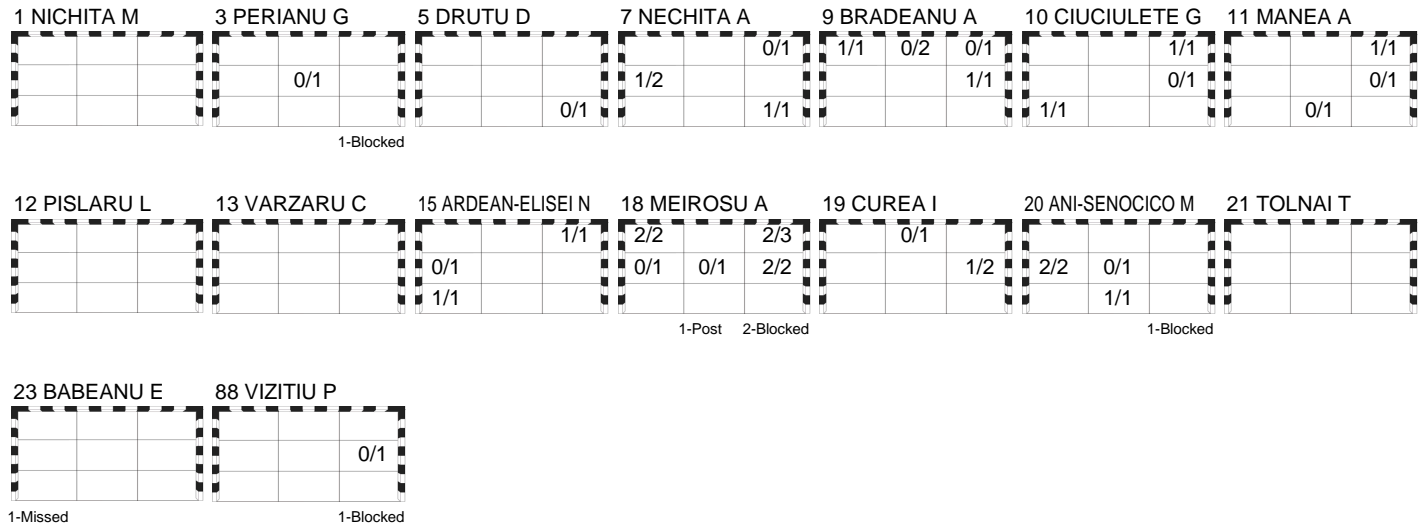

Match No: 2

FRA 24 - 19 ROU
(12 - 9) (12 - 10)

Attendance: 3.500

Referees: GATELIS Mindaugas / MAZEIKA Vaidas (LTU)

ROU - Romania

Shots Distribution

Players

Goals / Shots

Team Goals / Shots

3/3	0/3	5/8
3/6	0/3	4/8
2/2	1/2	1/2

1-Missed 1-Post 5-Blocked

Offence

Goalkeepers Saves / Shots

1/7	1/2	1/4
2/3	2/2	2/4
0/5	0/1	1/6

1 NICHITA M

1/5	1/2	1/3
2/3	1/1	1/2
0/2	0/1	1/5