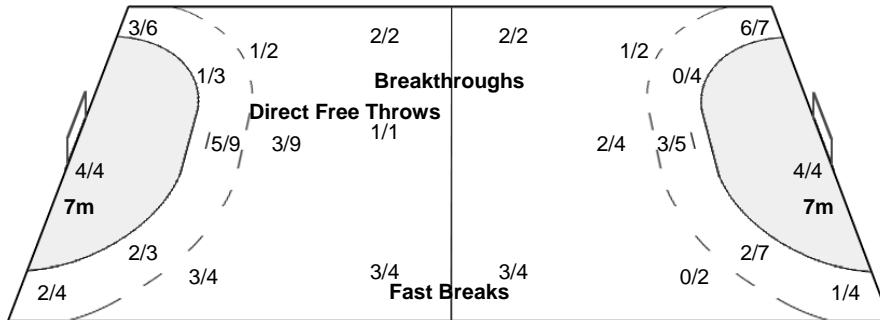

Offence

Defence

Goalkeepers Saves / Shots

1/6	1/2	0/5
1/2	3/3	0/1
0/4	1/5	4/7

1 VUKCEVIC M

1/3	0/1	0/3
0/2	0/1	

12 BARJAKTAROVIC S

0/3	1/1	0/2
1/2	3/3	0/1
0/2	1/4	4/7

16 MILENKOVIC M