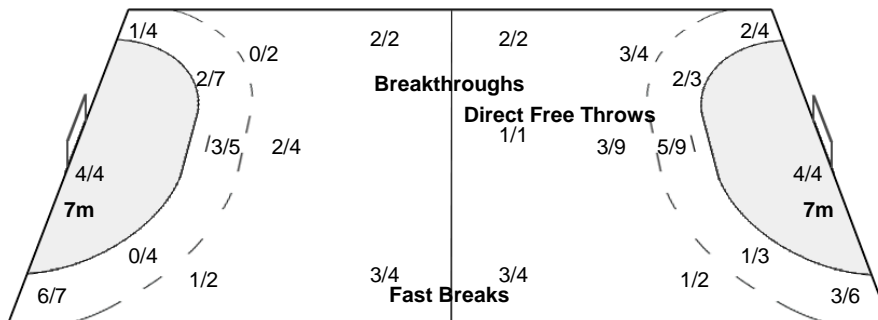

Offence

Goalkeepers Saves / Shots

0/4	0/1	1/7
1/6	2/2	2/4
1/6	1/1	0/7

12 MORI K

		0/1

16 TASHIRO H

0/3	0/1	0/3
0/2		0/2
1/4		0/2

22 FUJIMA K

0/1		1/4
1/4	2/2	2/2
0/2	1/1	0/4

LEGEND	
%	Efficiency
AS	Assists
G/S	Goals/Shots
TO	Turnover
2Min	2 Minute Suspensions
BS	Blocked Shots
n/a	not applicable
TP	Time Played
6m	6-metre Shots
BT	Breakthroughs
RC	Red Cards
Wing	Wing Shots
7m	7-metre Shots
DR	Disqualification with report
S/S	Saves/Shots
YC	Yellow Cards
9m	9-metre Shots
FB	Fast Breaks
ST	Steals