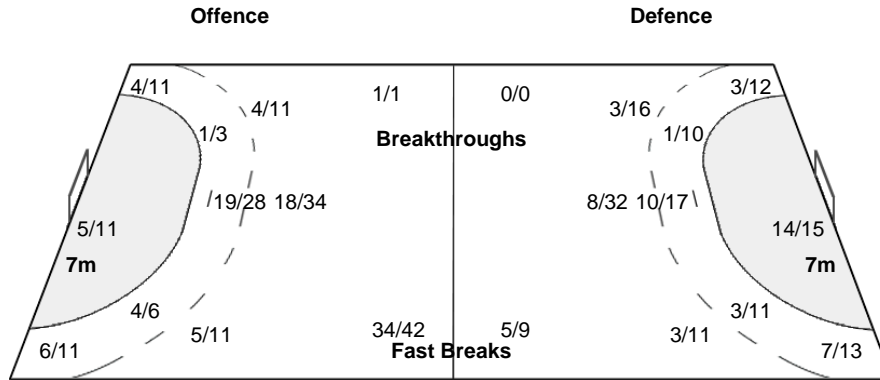

Cumulative Statistics

RUS - Russian Federation

Shots Distribution

Players

Goals / Shots

5 POSTNOVA L 2/2 0/1 0/1 2/2 1/3 1/1 3/3 1-Missed 1-Post	8 SEN A 1/1 1/1 1-Missed	9 PETROVA M 2/2 1/1 1/1 2/3 1/1 1-Post	10 DAVYDENKO E 0/1 1/1 0/1 1/1 3/6 1/1 0/3 1-Missed 5-Blocked	12 SEDOYKINA A 1/1 0/1 2/2 3/3 1-Missed 1-Post	15 SHIPILOVA N 1/1 0/1 2/2 3/3 1-Missed 1-Post	16 SIDOROVA M 1/1 1/1 1-Post
18 MURAVYEVA N 1/1 1/1 2/2 0/1 2/2 2-Blocked	19 VETKOVA E 0/1 1/1 1/1 1/1 1-Blocked	21 ZHILINSKAYTE V 2/2 1/1 1/1 1/1 1-Blocked	22 MARENNIKOVA E 1/1 0/1 0/1 0/1 2/2 0/3 1-Post	24 BLIZNOVA I 0/1 3/3 4/5 1/1 3/3 2-Post	25 TUREI E 1/2 1/2 4/4 1/1 2/2 1-Missed 2-Post	26 KHYMYROVA T 1/1 2/2 0/3 3/3 2/4 1/1 1/1 2-Missed 1-Post
29 CHERNOIVANENKO O 2/2 0/1 3/3 5/5 1/1 3/3 4-Post	31 KALININA V 2/2 1-Missed 1-Post	38 GORSHENINA O 2/2 1-Missed 1-Post				

Team		
Goals / Shots		
7/8	3/7	11/12
5/12	1/4	21/23
27/38	11/12	15/23
8-Missed	14-Post	8-Blocked