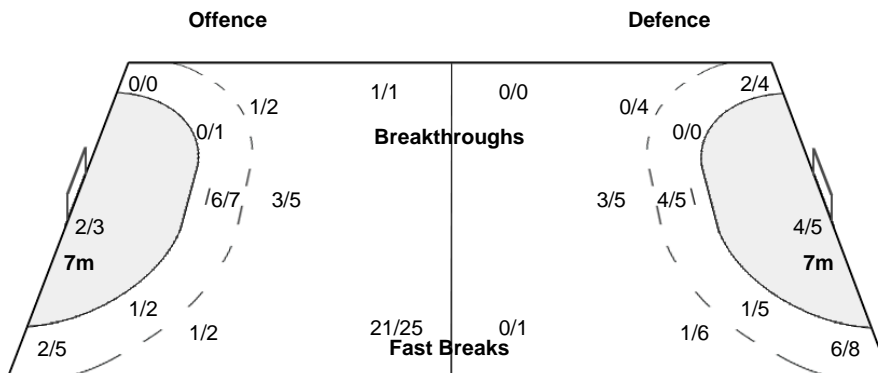

Aalborg

Women's Olympic Qualification Tournaments Denmark

2012
Olympic
Qualification
Tournaments

SAT 26 MAY 2012
20:45

Qualification - Tournament III

Match Team Statistics

Match No: 4

DOM 21 - 38 DEN
(13 - 20) (8 - 18)

Attendance: 880

Referees: FLORESCU Diana / DUTA Anamaria (ROU)

DEN - Denmark

Shots Distribution

Players

Goals / Shots

2 MELGAARD M	4 THORSGAARD S	5 AUGUSTESEN M	9 DALBY C	10 KROGSHEDE C	12 MORTENSEN K	14 GRIGEL L
1/1	2/2 1/1	2/2 1/1 3/3	1/1 0/1 1/1	1/1 1/1	1/1	1/1 2/2
		2-Missed 1-Post				1-Post

15 LARSEN P	16 PEDERSEN C	19 JORGENSEN L	22 TROELSEN T	23 NORGAARD A	24 KRISTENSEN B	25 SKOV R
1/1 1/1	1/1	1/1 2/2	1/1 0/2 1/1	0/1 1/1	2/2	
		2-Missed 1-Post				

26 SPELLERBERG L	27 BURGAARD L
1/1 0/1	2/2
1-Post	

Team Goals / Shots	
2/3	8/8
2/3	3/5
5/5	6/6 12/14
4-Missed	4-Post

Goalkeepers Saves / Shots		
1/1	0/3	0/1
1/1		8/11
2/11	2/3	1/5

12 MORTENSEN K		
		0/1
1/1		6/6
0/6	2/2	1/4

16 PEDERSEN C		
1/1	0/3	
		2/5
2/5	0/1	0/1

LEGEND									
%	Efficiency	2Min	2 Minute Suspensions	6m	6-metre Shots	7m	7-metre Shots	9m	9-metre Shots
AS	Assists	BS	Blocked Shots	BT	Breakthroughs	DR	Disqualification with report	FB	Fast Breaks
G/S	Goals/Shots	n/a	not applicable	RC	Red Cards	S/S	Saves/Shots	ST	Steals
TO	Turnover	TP	Time Played	Wing	Wing Shots	YC	Yellow Cards