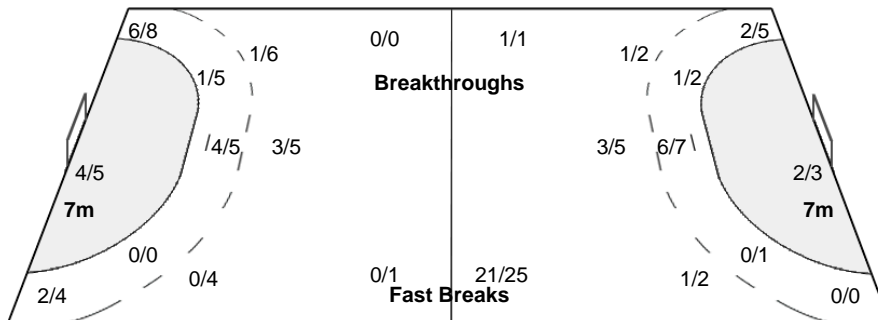

Aalborg

Women's Olympic Qualification Tournaments Denmark

2012
Olympic
Qualification
Tournaments

SAT 26 MAY 2012
20:45

Qualification - Tournament III

Match Team Statistics

Match No: 4

DOM 21 - 38 DEN
(13 - 20) (8 - 18)

Attendance: 880

Referees: FLORESCU Diana / DUTA Anamaria (ROU)

DOM - Dominican Republic

Shots Distribution

Players

Goals / Shots

1 DOMINGUEZ C	2 RIVAS D	3 HERNANDEZ C	7 PIMENTEL J	9 ANDINO M	10 LORENZO C	11 PUELLO F
		0/1		1/1		
		0/2	0/1	0/3	1/1	1/1
		1/1	2/3	2/2	0/1	2/3
				1-Missed 1-Post		2-Blocked
						1-Missed

12 SUAREZ S	13 LOPEZ C	14 TEJEDA Y	15 CESPEDES M	17 MATEO Y	18 POP I	19 PONSEEL S
					1/1	
		0/1	2/3	1/1		1/3
					2/2	0/1
					1-Missed	1-Blocked
						2/2

Team Goals / Shots

0/1	3/3	1/1
0/1		3/11
9/11	1/3	4/5
3-Missed	1-Post	3-Blocked

Offence