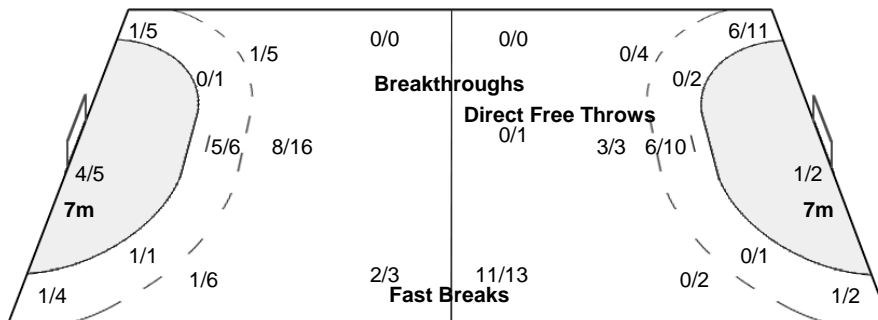

Aalborg

Women's Olympic Qualification Tournaments Denmark

2012
Olympic
Qualification
Tournaments

FRI 25 MAY 2012
20:15

Qualification - Tournament III

Match Team Statistics

Match No: 2

DEN 28 - 24 TUN
(12 - 13) (16 - 11)

Attendance: 2.500

Referees: NACHEVSKI Gjorgji / NIKOLOV Slave (MKD)

TUN - Tunisia

Shots Distribution

Players

Goals / Shots

1 TERED R	3 DAOULA N	4 HLAILI R	6 ELGHAOUI A	9 SFAR BEN CHKER F	10 TOUMI R	12 ABDALLAH E
					0/1 1/1	
			1/1		1/2 0/2 3/3	
			1/2 1/1		1/1	
	1-Missed				1-Missed 1-Post	
16 OMRANI F	17 KILANI O	18 ABDELHAK H	19 MARZOUK R	20 CHEBBAH M	22 CHABCHOUB T	24 KHOULDI I
	0/1 0/2			1/1 1/1		
	1/1	1/1		0/2 2/3		1/1
			1/1	2/2 0/1 1/1		
		1-Blocked 1-Missed 2-Post		2-Post		1-Missed 1-Blocked
29 FADHLOUN S	30 JAOUADI I					
	0/1					
						1/1
						1-Blocked

Team Goals / Shots

1/2	1/5	1/1
2/5	0/2	9/10
4/4	1/3	5/6

4-Missed 5-Post 3-Blocked

Offence

Goalkeepers Saves / Shots

0/2	0/2	0/4
5/9	0/1	3/5
1/6	0/3	0/5

1 TERED R

0/1		
1/1		0/1
	0/1	0/2

12 ABDALLAH E

0/1	0/1	0/3
2/5	0/1	3/3
1/5	0/2	0/2

16 OMRANI F

	0/1	0/1
2/3		0/1
0/1		0/1

LEGEND	% Efficiency	2Min 2 Minute Suspensions	6m 6-metre Shots	7m 7-metre Shots	9m 9-metre Shots
AS Assists	BS Blocked Shots	BT Breakthroughs	DR Disqualification with report	FB Fast Breaks	ST Steals
G/S Goals/Shots	n/a not applicable	RC Red Cards	S/S Saves/Shots	YC Yellow Cards	
TO Turnover	TP Time Played	Wing Wing Shots