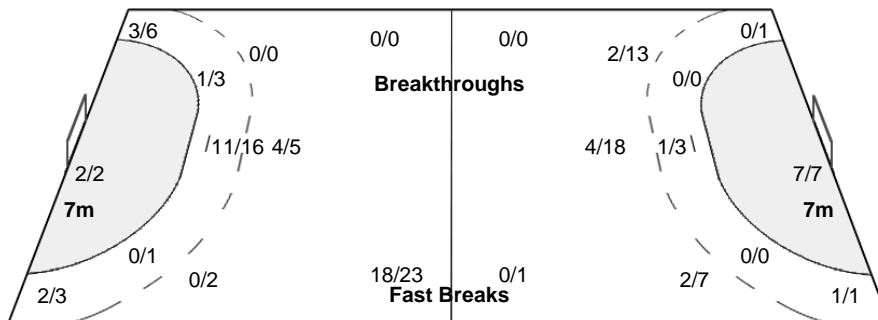

Aalborg

Women's Olympic Qualification Tournaments Denmark

2012
Olympic
Qualification
Tournaments

FRI 25 MAY 2012
18:15

Qualification - Tournament III

Match Team Statistics

Match No: 1

RUS 41 - 17 DOM
(20 - 10) (21 - 7)

Attendance: 400

Referees: FLORESCU Diana / DUTA Anamaria (ROU)

RUS - Russian Federation

Shots Distribution

Players

Goals / Shots

5 POSTNOVA L 1/1	8 SEN A 1/1	9 PETROVA M 1/1 1/1 0/1	10 DAVYDENKO E 2/2	15 SHIPILOVA N 1/1 1/1 1/1 1/1	16 SIDOROVA M 1/1	18 MURAVYEVA N 1/1
1-Missed		2-Blocked 1-Missed				
19 VETKOVA E 0/1 1/1 1/2	21 ZHILINSKAYTE V	22 MARENNIKOVA E 0/1 2/2	24 BLIZNOVA I 1/1 1/1	25 TUREI E 0/1 2/2 1-Missed	26 KHMYROVA T 1/1 1/1 0/2 2/2 1-Missed	29 CHERNOIVANENKO O 1/1 0/1 3/3 1/1 2-Post
1-Missed 1-Post						
31 KALININA V	38 GORSHENINA O 2/2					
1-Missed 1-Post						

Team Goals / Shots

3/4	2/2	5/6
2/7		10/12
13/13	2/2	4/5
5-Missed 3-Post 2-Blocked		

Offence

Defence

Goalkeepers Saves / Shots

0/1	3/4	0/1
1/3	1/1	3/7
2/6	0/1	1/4

16 SIDOROVA M

0/1	0/1	0/1
		1/4
1/3		0/1

31 KALININA V

	3/3	
1/3	1/1	2/3
1/3	0/1	1/3