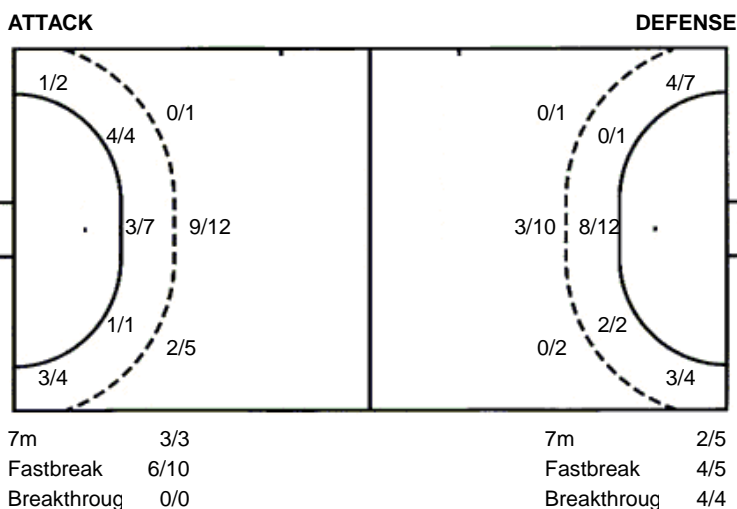

98 A. Tecar

TOTAL

Shots by position

#	Jersey number	Tot.	Total shooting	6m	6m (line) shooting	9m	9m shooting	Wng.	Wing shooting	Fst.	Fastbreak sh.	7m	7m penalty sh.
Brk.	Breakthrough sh.	As.	Assists	E7	Earned 7m pen.	TF	Technical Faults	St.	Steals	2m	2m punishments	C7.	Committed 7m
E2	Earned 2m pun.	YC.	Yellow cards	RC	Red cards	BC	Blue cards	Blk.	Blocks				