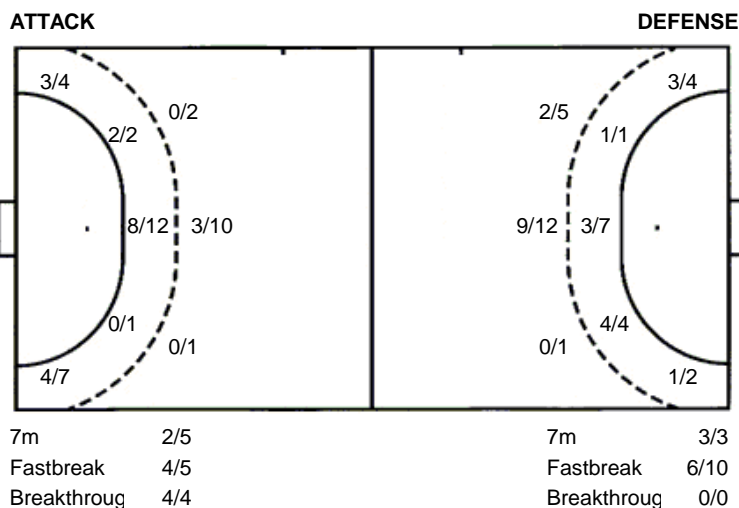

51 Y. Yoshidome

TOTAL

Shots by position

#	Jersey number	Tot.	Total shooting	6m	6m (line) shooting	9m	9m shooting	Wng.	Wing shooting	Fst.	Fastbreak sh.	7m	7m penalty sh.
Brk.	Breakthrough sh.	As.	Assists	E7	Earned 7m pen.	TF	Technical Faults	St.	Steals	2m	2m punishments	C7.	Committed 7m
E2	Earned 2m pun.	YC.	Yellow cards	RC	Red cards	BC	Blue cards	Blk.	Blocks				