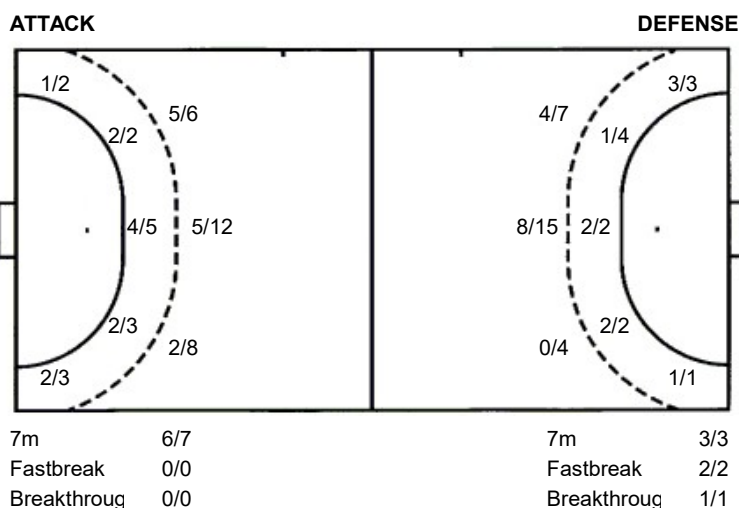

IHF Women's Junior (U20) World Championship

Hungary (Debrecen)

Placement Match 3-4

Match Team Statistics

Match No. 91

Russia 27 - 29 Korea

(13 - 10) (14 - 19)

14.7.2018. 17:30

Attendance: 2300

Fonix Sports hall

Referees: Maike Merz (GER) / Tanja Schilha (GER)

Shot distribution by player

7 Y. Chung

0/1	0/1	

9 H. Song

		1/1
1/1		
6/6	1/1	2/2

11 H. Lee

		0/1

14 J. Jung

		0/1

17 K. Lee

19 S. Heo

20 Y. Kim

	0/2	1/1
1/1		0/1
0/3		1/1

2 post 2 miss. 1 block

24 S. Lee

28 G. Kim

29 D. Shin

	1/1	

77 J. Shin

3/3		1/1

79 S. Kim

1/1	1/1	

90 S. Moon

3/4		1/1
2/2		
2/3		

2 miss.

TOTAL

4/5	2/4	3/4
4/4		0/2
11/16	1/2	4/4

2 post 4 miss. 1 block

Saves distribution goalkeepers

12 J. Jeong

	0/2	0/2
2/4	0/1	0/3
3/6	0/1	2/2

86 S. Kim

		0/1
0/1		0/1

88 J. Park

0/2		
0/5	0/1	1/3

TOTAL

0/2	0/2	0/2
2/4	0/1	0/4
3/12	0/2	3/6

Shots by position

Jersey number Tot. Total shooting 6m 6m (line) shooting 9m 9m shooting Wng. Wing shooting Fst. Fastbreak sh. 7m 7m penalty sh.
Brk. Breakthrough sh. LD Long distance sh. As. Assists E7 Earned 7m pen. TF Technical Faults St. Steals 2m 2m punishments
C7. Committed 7m E2 Earned 2m pun. YC. Yellow cards RC Red cards BC Blue cards Blk. Blocks S Starting Line-up