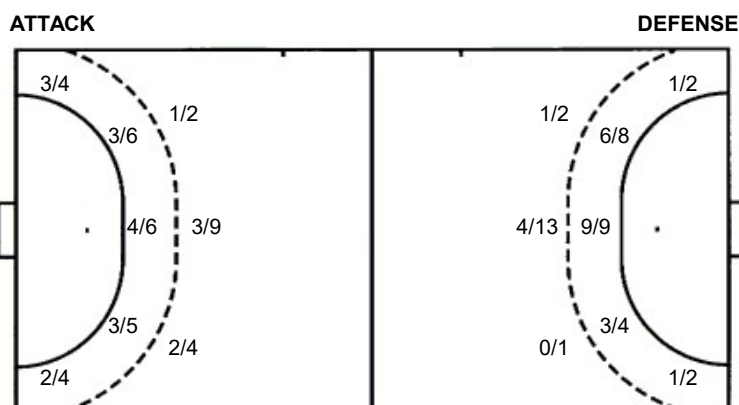

TOTAL

2/4	3/5	1/9
1/6	1/1	
0/7	1/6	0/3

Shots by position

7m 3/4
Fastbreak 1/1
Breakthrough 3/4

7m 5/5
Fastbreak 2/4
Breakthrough 0/0

Jersey number Tot. Total shooting 6m 6m (line) shooting 9m 9m shooting Wng. Wing shooting Fst. Fastbreak sh. 7m 7m penalty sh.
Brk. Breakthrough sh. LD Long distance sh. As. Assists E7 Earned 7m pen. TF Technical Faults St. Steals 2m 2m punishments
C7. Committed 7m E2 Earned 2m pun. YC. Yellow cards RC Red cards BC Blue cards Blk. Blocks S Starting Line-up