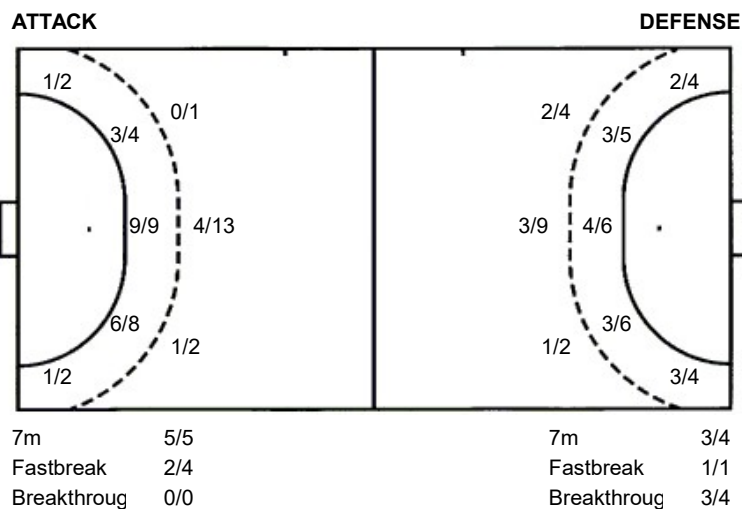

4 miss. 5 block

Saves distribution goalkeepers

1 J. Van De Polder

0/1		
		0/1
1/1		

3 Y. Ten Holte

1/4	2/3	0/8
5/8	1/1	4/6
1/7	1/3	0/1

TOTAL

1/5	2/3	0/8
5/8	1/1	4/7
2/8	1/3	0/1

Shots by position

#	Jersey number	Tot.	Total shooting	6m	6m (line) shooting	9m	9m shooting	Wng.	Wing shooting	Fst.	Fastbreak sh.	7m	7m penalty sh.
Brk.	Breakthrough sh.	LD	Long distance sh.	As.	Assists	E7	Earned 7m pen.	TF	Technical Faults	St.	Steals	2m	2m punishments
C7.	Committed 7m	E2	Earned 2m pun.	YC.	Yellow cards	RC	Red cards	BC	Blue cards	Blk.	Blocks	S	Starting Line-up