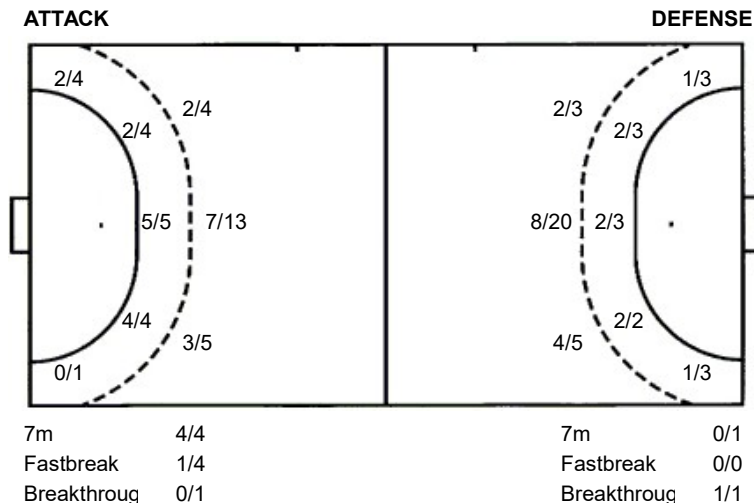

2 post 3 miss. 1 block

Saves distribution goalkeepers

1 S. Gronlund

0/5	1/2	
1/4	2/2	1/2
2/10	1/3	2/5

12 R. Alvern

TOTAL

0/5	1/2	
1/4	2/2	1/2
2/10	1/3	2/5

Shots by position

#	Jersey number	Tot.	Total shooting	6m	6m (line) shooting	9m	9m shooting	Wng.	Wing shooting	Fst.	Fastbreak sh.	7m	7m penalty sh.
Brk.	Breakthrough sh.	LD	Long distance sh.	As.	Assists	E7	Earned 7m pen.	TF	Technical Faults	St.	Steals	2m	2m punishments
C7.	Committed 7m	E2	Earned 2m pun.	YC.	Yellow cards	RC	Red cards	BC	Blue cards	Blk.	Blocks	S	Starting Line-up