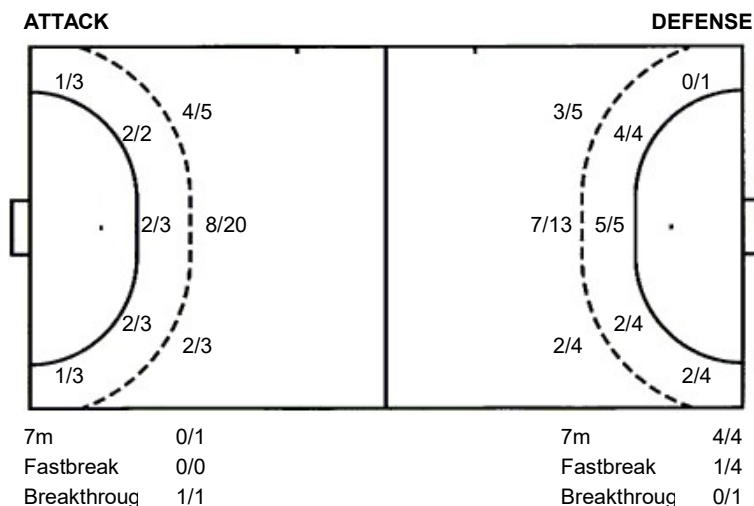

Shots by position

#	Jersey number	Tot.	Total shooting	6m	6m (line) shooting	9m	9m shooting	Wng.	Wing shooting	Fst.	Fastbreak sh.	7m	7m penalty sh.
Brk.	Breakthrough sh.	LD	Long distance sh.	As.	Assists	E7	Earned 7m pen.	TF	Technical Faults	St.	Steals	2m	2m punishments
C7.	Committed 7m	E2	Earned 2m pun.	YC.	Yellow cards	RC	Red cards	BC	Blue cards	Blk.	Blocks	S	Starting Line-up