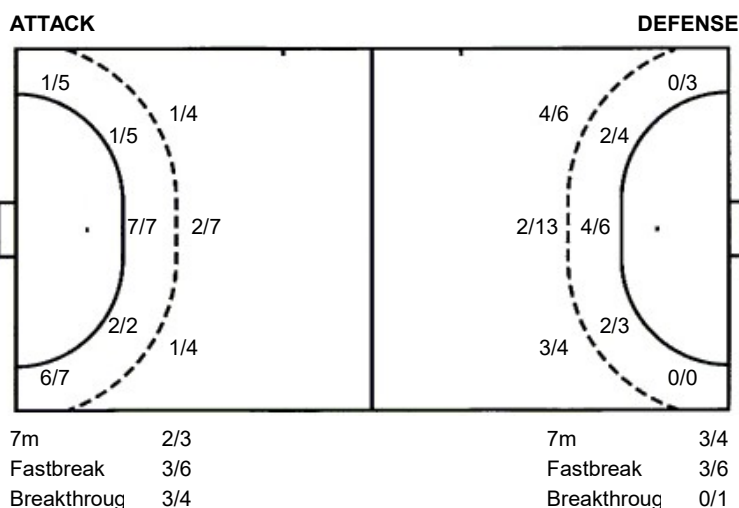

**TOTAL**

5/7	3/4	4/5
2/4	0/1	5/8
5/6	1/2	4/5

4 post 4 miss. 4 block

## Saves distribution goalkeepers

**1 J. Van De Polder**

0/1		

**3 Y. Ten Holte**

2/5	2/2	0/4
4/8	2/3	4/4
2/2	3/4	0/9

**TOTAL**

2/5	2/2	0/4
4/9	2/3	4/4
2/2	3/4	0/9

## Shots by position