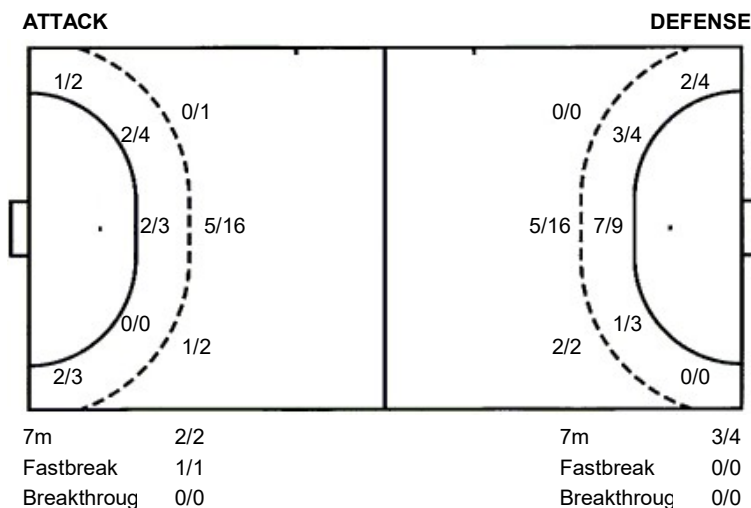

Saves distribution goalkeepers

20 J. Nordstrom

	0/1	
0/1	0/1	1/1
0/2		0/2

28 A. Milling

0/1	1/4	2/2
0/2	1/1	
1/10	1/1	2/4

TOTAL

0/1	1/5	2/2
0/3	1/2	1/1
1/12	1/1	2/6

Shots by position

# Jersey number	Tot. Total shooting	6m 6m (line) shooting	9m 9m shooting	Wng. Wing shooting	Fst. Fastbreak sh.	7m 7m penalty sh.
Brk. Breakthrough sh.	LD Long distance sh.	As. Assists	E7 Earned 7m pen.	TF Technical Faults	St. Steals	2m 2m punishments
C7. Committed 7m	E2 Earned 2m pun.	YC. Yellow cards	RC Red cards	BC Blue cards	Blk. Blocks	S Starting Line-up