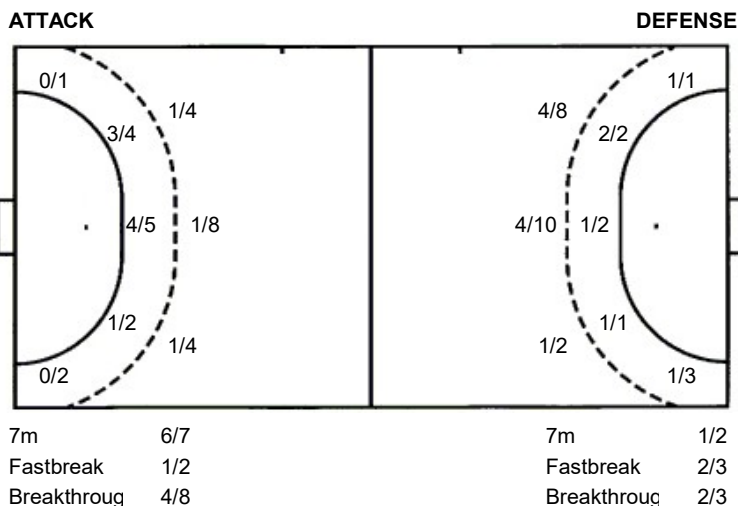

Shots by position

Jersey number
Brk. Breakthrough sh.
C7. Committed 7m
Tot. Total shooting
LD Long distance sh.
E2 Earned 2m pun.
As. Assists
YC. Yellow cards
6m 6m (line) shooting
9m 9m shooting
E7 Earned 7m pen.
RC Red cards
Wng. Wing shooting
TF Technical Faults
BC Blue cards
Fst. Fastbreak sh.
St. Steals
Blk. Blocks
7m 7m penalty sh.
2m 2m punishments
S Starting Line-up