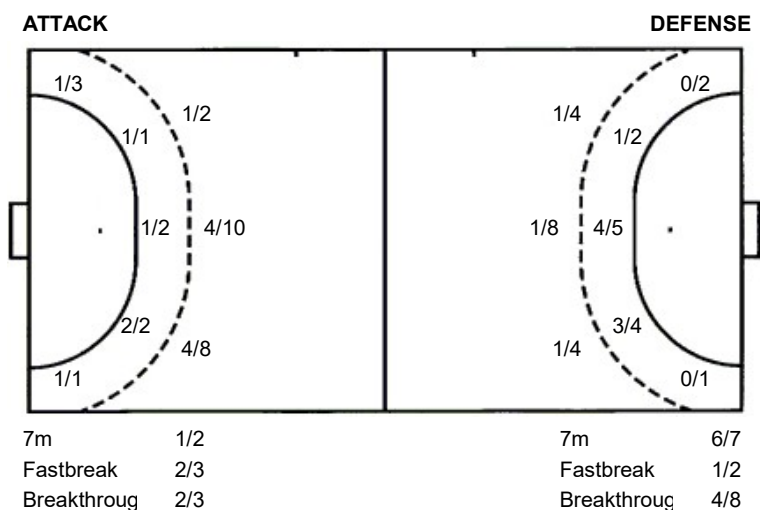

	0/1	0/2
0/2	4/4	7/12
3/8	1/3	3/7

16 L. Rührter

		0/1

TOTAL

	0/1	0/2
0/2	4/4	7/12
3/8	1/3	3/8

Shots by position

Jersey number
Brk. Breakthrough sh.
C7. Committed 7m
Tot. Total shooting
LD Long distance sh.
E2 Eearned 2m pun.
As. Assists
YC. Yellow cards
6m 6m (line) shooting
9m 9m shooting
E7 Eearned 7m pen.
RC Red cards
Wng. Wing shooting
TF Technical Faults
BC Blue cards
Fst. Fastbreak sh.
St. Steals
Blk. Blocks
7m 7m penalty sh.
2m 2m punishments
S Starting Line-up