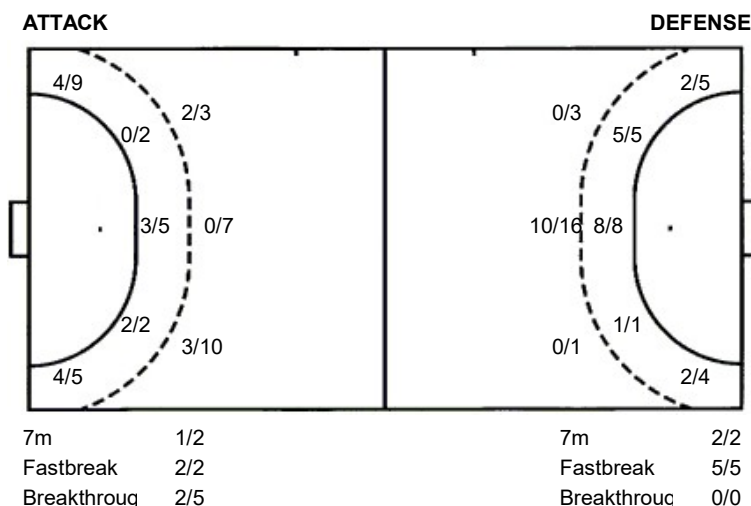

Saves distribution goalkeepers

12 Á. Gísladóttir

0/1	0/3	0/1
0/1		0/1
0/1	1/2	0/2

16 H. Magnúsdóttir

1/2	0/1	0/1
1/3	0/2	3/9
0/5	0/1	2/8

TOTAL

1/3	0/4	0/2
1/4	0/2	3/10
0/6	1/3	2/10

Shots by position

Jersey number Tot. Total shooting 6m 6m (line) shooting 9m 9m shooting Wng. Wing shooting Fst. Fastbreak sh. 7m 7m penalty sh.
 Brk. Breakthrough sh. LD Long distance sh. As. Assists E7 Earned 7m pen. TF Technical Faults St. Steals 2m 2m punishments
 C7. Committed 7m E2 Earned 2m pun. YC. Yellow cards RC Red cards BC Blue cards Blk. Blocks S Starting Line-up