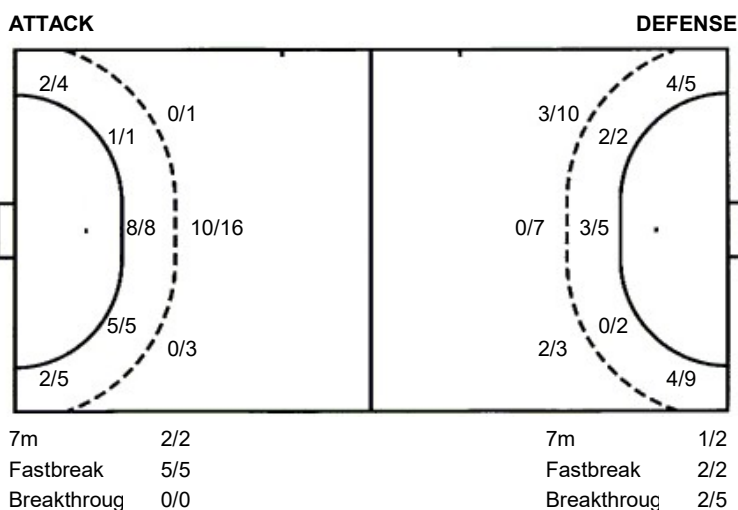

	0/1	0/1
0/1	1/1	2/2
0/1		

16 M. Ećimović

0/1	1/3	
3/8		3/5
3/8	1/4	0/1

TOTAL

0/1	1/4	0/1
3/9	1/1	5/7
3/9	1/4	0/1

Shots by position

Jersey number Tot. Total shooting 6m 6m (line) shooting 9m 9m shooting Wng. Wing shooting Fst. Fastbreak sh. 7m 7m penalty sh.
Brk. Breakthrough sh. LD Long distance sh. As. Assists E7 Earned 7m pen. TF Technical Faults St. Steals 2m 2m punishments
C7. Committed 7m E2 Earned 2m pun. YC. Yellow cards RC Red cards BC Blue cards Blk. Blocks S Starting Line-up