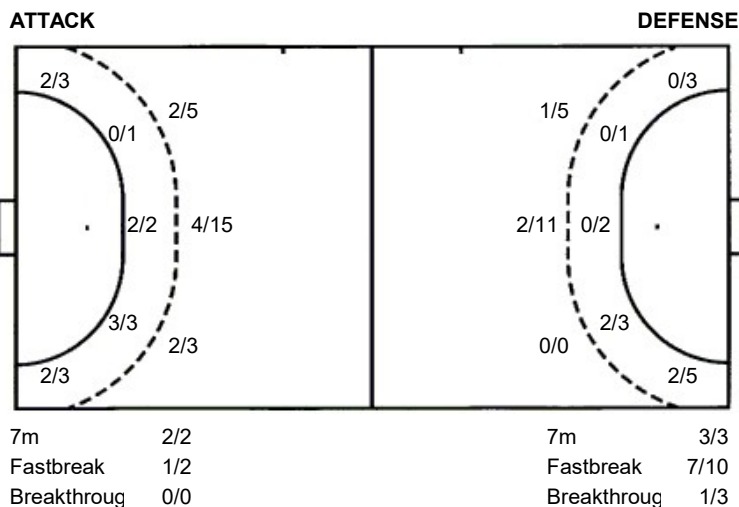

## TOTAL

1/1	0/1	5/5
2/4	2/4	0/4
3/4	6/6	2/2

1 post 5 miss. 3 block

## Saves distribution goalkeepers

**12 G. Rodrigues De Souza**

		0/1

**87 R. Arruda**

1/4	5/6	3/3
4/6	3/3	3/4
2/8	1/1	0/4

## TOTAL

1/4	5/6	3/4
4/6	3/3	3/4
2/8	1/1	0/4

## Shots by position