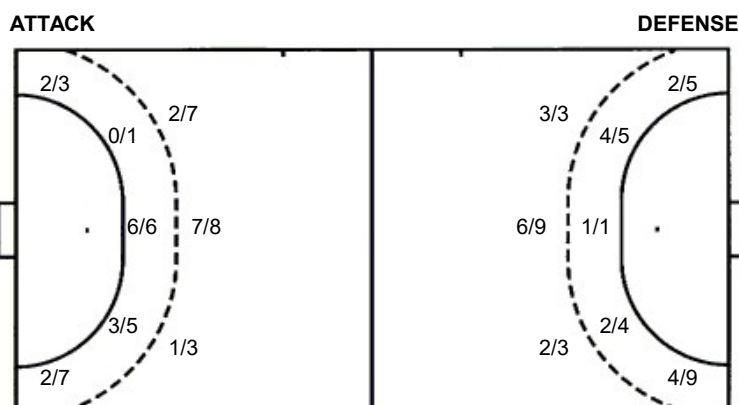

0/4		0/6
2/3	1/2	2/5
0/6	1/3	2/11

Shots by position

7m 1/1
Fastbreak 2/2
Breakthrough 0/0

7m 2/2
Fastbreak 4/4
Breakthrough 1/2

Jersey number Tot. Total shooting 6m 6m (line) shooting 9m 9m shooting Wng. Wing shooting Fst. Fastbreak sh. 7m 7m penalty sh.
Brk. Breakthrough sh. LD Long distance sh. As. Assists E7 Earned 7m pen. TF Technical Faults St. Steals 2m 2m punishments
C7. Committed 7m E2 Earned 2m pun. YC. Yellow cards RC Red cards BC Blue cards Blk. Blocks S Starting Line-up