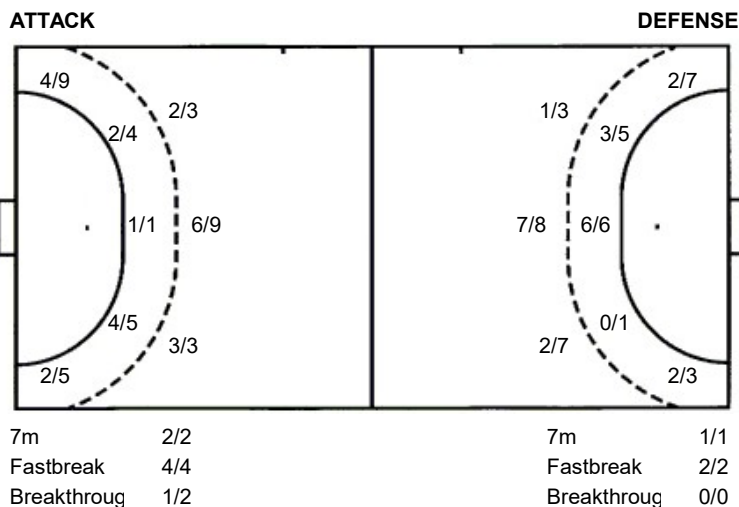

0/3	1/1	2/8
0/1	0/2	6/7
0/7	1/4	0/5

Shots by position

Jersey number Tot. Total shooting 6m 6m (line) shooting 9m 9m shooting Wng. Wing shooting Fst. Fastbreak sh. 7m 7m penalty sh.
Brk. Breakthrough sh. LD Long distance sh. As. Assists E7 Earned 7m pen. TF Technical Faults St. Steals 2m 2m punishments
C7. Committed 7m E2 Earned 2m pun. YC. Yellow cards RC Red cards BC Blue cards Blk. Blocks S Starting Line-up