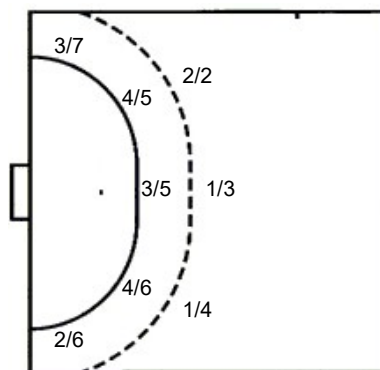

Shots by position

ATTACK

7m 0/0
Fastbreak 4/4
Breakthrough 3/3

DEFENSE

7m 3/3
Fastbreak 1/2
Breakthrough 1/1

#	Jersey number	Tot.	Total shooting	6m	6m (line) shooting	9m	9m shooting	Wng.	Wing shooting	Fst.	Fastbreak sh.	7m	7m penalty sh.
Brk.	Breakthrough sh.	LD	Long distance sh.	As.	Assists	E7	Earned 7m pen.	TF	Technical Faults	St.	Steals	2m	2m punishments
C7.	Committed 7m	E2	Earned 2m pun.	YC.	Yellow cards	RC	Red cards	BC	Blue cards	Blk.	Blocks	S	Starting Line-up