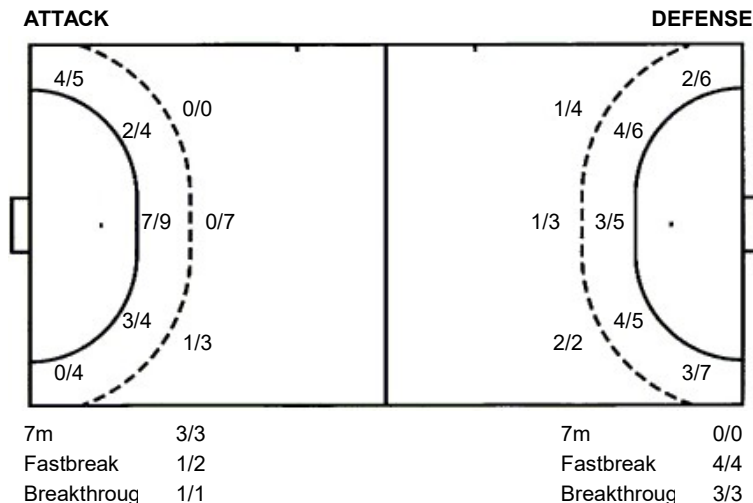

TOTAL

0/4	3/4	2/11
1/2		3/3
2/7	1/3	0/5

Shots by position

#	Jersey number	Tot.	Total shooting	6m	6m (line) shooting	9m	9m shooting	Wng.	Wing shooting	Fst.	Fastbreak sh.	7m	7m penalty sh.
Brk.	Breakthrough sh.	LD	Long distance sh.	As.	Assists	E7	Earned 7m pen.	TF	Technical Faults	St.	Steals	2m	2m punishments
C7.	Committed 7m	E2	Earned 2m pun.	YC.	Yellow cards	RC	Red cards	BC	Blue cards	Blk.	Blocks	S	Starting Line-up