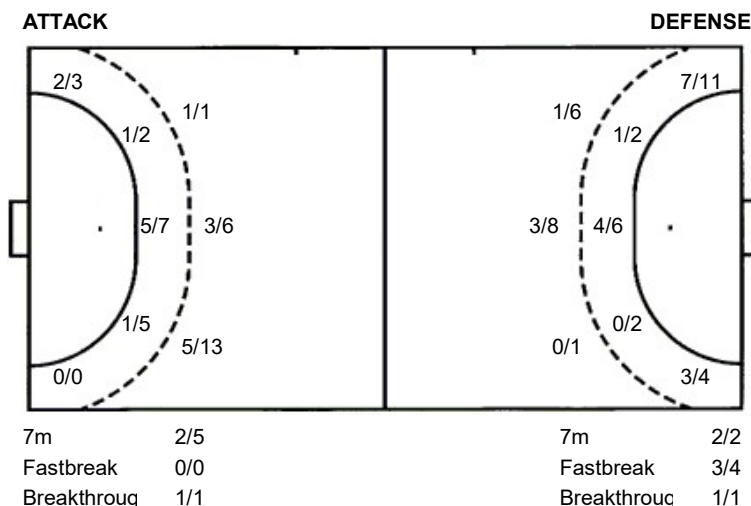

IHF Women's Junior (U20) World Championship

Hungary (Debrecen)

Eighth final

Match Team Statistics

Match No. 72

Denmark 25 - 24 Germany

(9 - 12) (16 - 12)

10.7.2018. 20:45

Attendance: 300

Hodos Imre Sports hall

Referees: Vanja Antić (SRB) / Jelena Jakovljević (SRB)

Shot distribution by player

2 S. Kalmbach

3 A. Berger

	0/1	
	1/1	
1/1		

6 L. De Bellis

2/2		

7 N. Fischer

	0/1	1/1

9 J. Souza

11 M. Zschocke

1/1		
1/1	1/2	
3/3		2/3

14 A. Soffel

	0/1	

1 post

17 I. Dölle

0/1		
1/1		1/1

1 miss.

18 J. Redder

19 A. Lott

2/2	1/1	1/2
0/1	0/1	0/1

1 miss.

20 L. Antl

0/2		
1/1		

21 N. Franz

23 L. Degenhardt

0/1		
2/2	1/2	

1 post 1 block

27 J. Maidhof

		0/1
1/1	0/1	0/1

TOTAL

3/3	1/2	1/3
4/9	2/5	0/2
8/8	1/4	4/5

2 post 2 miss. 1 block

Saves distribution goalkeepers

12 S. Wachter

16 L. Rührter

0/3	1/3	1/3
2/2	2/2	5/6
1/7	3/6	1/9

TOTAL

0/3	1/3	1/3
2/2	2/2	5/6
1/7	3/6	1/9

Shots by position

Jersey number
Brk. Breakthrough sh.
C7. Committed 7m
Tot. Total shooting
LD Long distance sh.
E2 Earned 2m pun.
6m 6m (line) shooting
As. Assists
Yc. Yellow cards
9m 9m shooting
E7 Earned 7m pen.
RC Red cards
Wng. Wing shooting
TF Technical Faults
BC Blue cards
Fst. Fastbreak sh.
St. Steals
Blk. Blocks
7m 7m penalty sh.
2m 2m punishments
S Starting Line-up