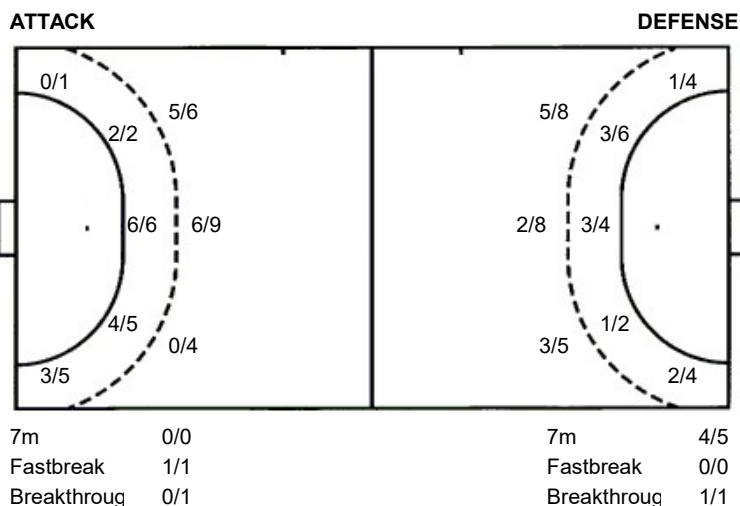

2/4	2/4	0/2
1/3	3/3	3/5
1/7	2/2	0/9

Shots by position

#	Jersey number	Tot.	Total shooting	6m	6m (line) shooting	9m	9m shooting	Wng.	Wing shooting	Fst.	Fastbreak sh.	7m	7m penalty sh.
Brk.	Breakthrough sh.	LD	Long distance sh.	As.	Assists	E7	Earned 7m pen.	TF	Technical Faults	St.	Steals	2m	2m punishments
C7.	Committed 7m	E2	Earned 2m pun.	YC.	Yellow cards	RC	Red cards	BC	Blue cards	Blk.	Blocks	S	Starting Line-up