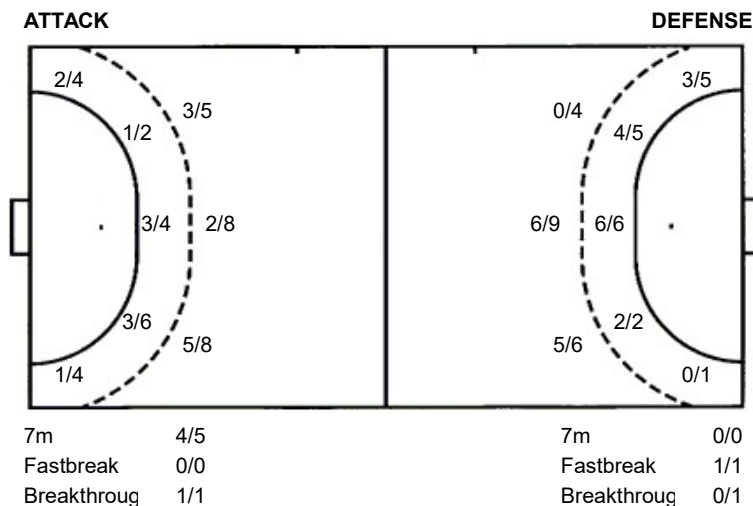

IHF Women's Junior (U20) World Championship

Hungary (Debrecen)

Eighth final

Match Team Statistics
Match No. 68

France 29 - 25 Japan
(14 - 13) (15 - 12)

10.7.2018. 20:45
Attendance: 95
Fonix Sports hall

Referees: Cristina Nastase (ROU) / Simona Raluca Stancu (ROU)

Shot distribution by player

3 N. Takaki

27 S. Matsuura

28 R. Namiki

1/2	1/2	
		1/1
3/4		2/2

1 post 1 block

29 A. Ohmatsuzawa

31 K. Suzuki

32 A. Kinjo

1/2		
	0/1	
1/1		

33 K. Ando

	0/1	
		3/3

35 K. Nakayama

	1/1	
2/3		1/1
1/1	0/1	4/4

3 post 1 miss. 1 block

36 N. Aizawa

		1/1
		0/1

1 block

39 C. Kasai

		1/1
	0/1	0/2
1/1	0/1	

40 S. Ryu

	0/1	

42 S. Otsuji

51 Y. Yoshidome

TOTAL

2/4	2/4	2/2
2/3	0/3	2/5
6/7	0/2	9/9

4 post 1 miss. 3 block

Saves distribution goalkeepers

26 W. Enoki

0/1		
		0/5

37 A. Funakubo

0/3	1/2	2/4
2/3	2/4	1/4
0/7		1/5

41 M. Kanayama

TOTAL

0/3	1/2	2/4
2/4	2/4	1/4
0/7		1/10

Shots by position

#	Jersey number	Tot.	Total shooting	6m	6m (line) shooting	9m	9m shooting	Wng.	Wing shooting	Fst.	Fastbreak sh.	7m	7m penalty sh.
Brk.	Breakthrough sh.	LD	Long distance sh.	As.	Assists	E7	Earned 7m pen.	TF	Technical Faults	St.	Steals	2m	2m punishments
C7.	Committed 7m	E2	Earned 2m pun.	YC.	Yellow cards	RC	Red cards	BC	Blue cards	Blk.	Blocks	S	Starting Line-up