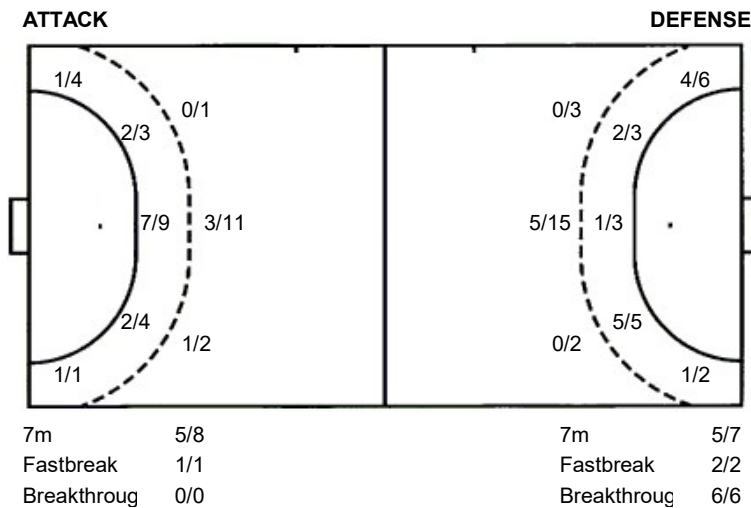

0/1	2/2	0/3
1/4	1/1	3/9
0/9	3/3	2/11

Shots by position

Jersey number Tot. Total shooting 6m 6m (line) shooting 9m 9m shooting Wng. Wing shooting Fst. Fastbreak sh. 7m 7m penalty sh.
 Brk. Breakthrough sh. LD Long distance sh. As. Assists E7 Earned 7m pen. TF Technical Faults St. Steals 2m 2m punishments
 C7. Committed 7m E2 Earned 2m pun. YC. Yellow cards RC Red cards BC Blue cards Blk. Blocks S Starting Line-up