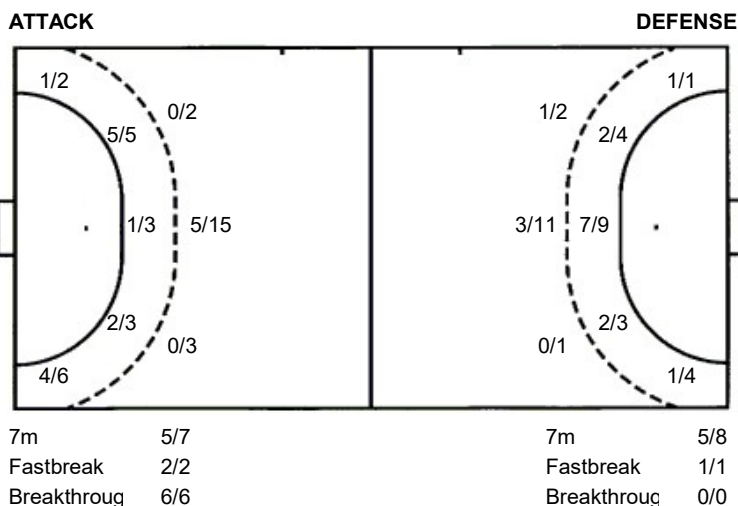

TOTAL

1/1	0/2	3/3
3/4	0/1	6/9
9/9	0/3	9/11

6 post 3 miss. 2 block

Saves distribution goalkeepers

1 G. Sanabria Galeano

0/2		

12 A. Lezcano

0/1	2/3	0/1
3/6		0/4
0/5	3/4	4/9

16 A. Gonzalez Delvalle

TOTAL

0/1	2/3	0/1
3/6		0/4
0/7	3/4	4/9

Shots by position

Jersey number Tot. Total shooting 6m 6m (line) shooting 9m 9m shooting Wng. Wing shooting Fst. Fastbreak sh. 7m 7m penalty sh.
 Brk. Breakthrough sh. LD Long distance sh. As. Assists E7 Earned 7m pen. TF Technical Faults St. Steals 2m 2m punishments
 C7. Committed 7m E2 Earned 2m pun. YC. Yellow cards RC Red cards BC Blue cards Blk. Blocks S Starting Line-up