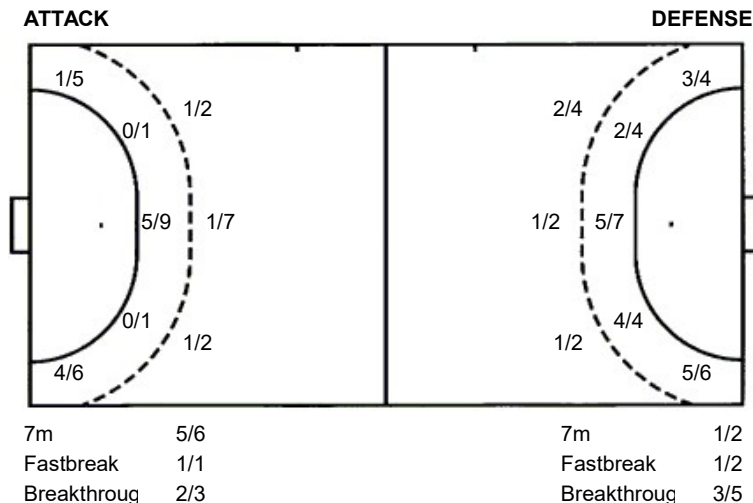

IHF Women's Junior (U20) World Championship

Hungary (Debrecen)

President's Cup 17-20

Match Team Statistics

Match No. 62

Portugal 28 - 22 Chile

(13 - 11) (15 - 11)

10.7.2018. 11:45

Attendance: 50

Fonix Sports hall

Referees: Aleksey Kiyashko (RUS) / Dmitriy Kiselev (RUS)

Shot distribution by player

1 F. Parra

1/1		0/1

1 block

2 R. Gomez

	1/1	
1/1	0/1	0/1
		3/3

1 miss.

3 F. Alvarez

	0/2	
		1/1

1 post

4 V. Sepulveda

0/1	1/2	
	0/1	1/1
		1/2

2 post 1 miss.

5 R. Ramirez

	1/1	

8 J. Araya

9 C. Sepulveda

10 S. Alarcon

1/1		
1/1		

1 post

11 C. Castro

		2/2
1/1		
		0/1

1 post

14 C. Moreno

	1/2	1/1

15 V. Perez

1/2		
0/1	0/1	

18 E. Ramirez

	1/1	
1/1		0/1

25 P. Pacheco

TOTAL

2/4	4/7	2/2
3/4	0/3	1/3
2/2	1/2	6/9

5 post 2 miss. 1 block

Saves distribution goalkeepers

16 M. Cortez

0/5	2/4	1/6
1/2	1/1	4/16
0/2	1/1	1/2

23 E. Godoy

TOTAL

0/5	2/4	1/6
1/2	1/1	4/16
0/2	1/1	1/2

Shots by position

Jersey number Tot. Total shooting 6m 6m (line) shooting 9m 9m shooting Wng. Wing shooting Fst. Fastbreak sh. 7m 7m penalty sh.
Brk. Breakthrough sh. LD Long distance sh. As. Assists E7 Earned 7m pen. TF Technical Faults St. Steals 2m 2m punishments
C7. Committed 7m E2 Earned 2m pun. YC. Yellow cards RC Red cards BC Blue cards Blk. Blocks S Starting Line-up