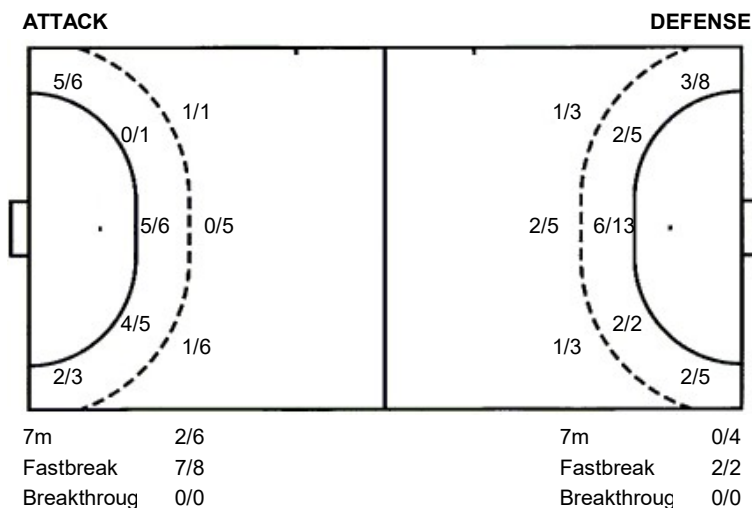

### Saves distribution goalkeepers

**12 S. Wachter**

**16 L. Rührter**

2/2	1/4	1/2
5/8	1/3	2/6
2/5	0/1	4/8

### TOTAL

2/2	1/4	1/2
5/8	1/3	2/6
2/5	0/1	4/8

### Shots by position