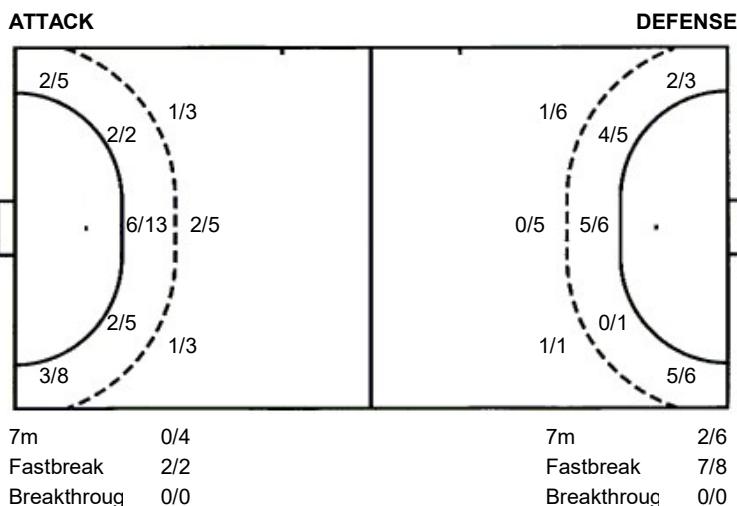

Women's Junior (U20) World Championship

Hungary (Debrecen)

Preliminary round - Group D

Match Team Statistics

Match No. 35

Germany 27 - 21 Spain

(13 - 12) (14 - 9)

5.7.2018. 12:00

Attendance: 100

Hodos Imre Sports hall

Referees: Vanja Antić (SRB) / Jelena Jakovljević (SRB)

Shot distribution by player

3 E. Berasategui Eizaguirre

5 M. Fernandez-Agusti

		1/2
		1/2

1 post

6 L. Zarco Ubeda

0/1		1/1
		1/2

1 miss.

7 E. Cesareo Romero

0/1		
0/1		1/1

1 post 1 miss.

8 O. Manrique Garin

10 R. Rojas Asensio

1/2	1/1	0/1
		0/1

2 miss.

11 M. Moreno Fernandez

	1/1	

13 E. Cuadrado Sanchez

	1/1	
1/1		1/1

1 post

14 S. Mbengue

0/1		1/1
2/3	1/1	

1 post

15 C. Prelchi Gallego

1 miss.

17 C. Polonio Rincon

0/1	1/2	
1/1		

19 O. Vegue Pena

		1/2
0/2	1/1	1/1

1 post

21 A. Erauskin Martinez

1 miss.

23 A. Gonzalez Sanchez

1/1	0/1	
		0/1

TOTAL

0/2	3/4	1/2
3/8	2/3	4/6
3/5	1/1	4/8

5 post 6 miss.

Saves distribution goalkeepers

12 D. Hernandez Suarez

0/6	1/1	0/4
2/5	0/2	
2/6	1/3	2/4

16 H. Aldalur Amilibia

		0/1
1/2	0/1	
		0/1

TOTAL

0/6	1/1	0/5
3/7	0/3	
2/6	1/3	2/5

Shots by position

Jersey number   Tot. Total shooting   6m 6m (line) shooting   9m 9m shooting   Wng. Wing shooting   Fst. Fastbreak sh.   7m 7m penalty sh.
Brk. Breakthrough sh.   As. Assists   E7 Earned 7m pen.   TF Technical Faults   St. Steals   2m 2m punishments   C7. Committed 7m
E2 Earned 2m pun.   YC. Yellow cards   RC Red cards   BC Blue cards   Blk. Blocks