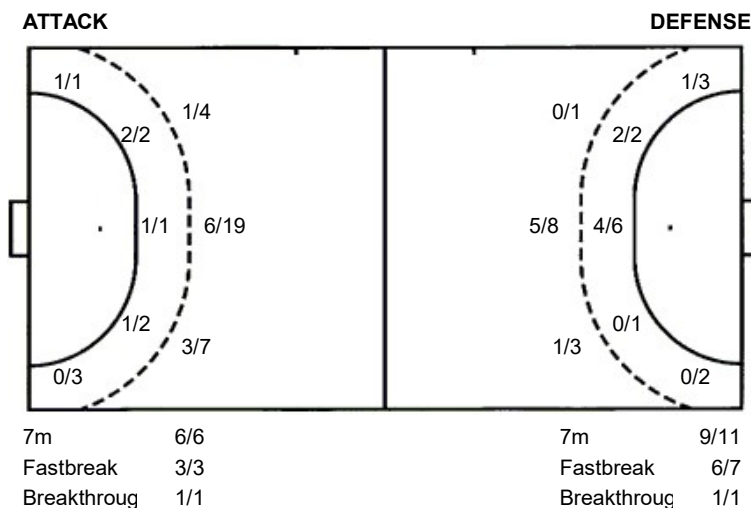

### Saves distribution goalkeepers

**1 A. Kanka**

	0/1	1/3
		0/2
2/3	0/1	0/2

**16 E. Paulo**

3/4	1/1	0/3
		0/1
1/10		0/5

**17 A. Carlos**

		0/1

**TOTAL**

### Shots by position