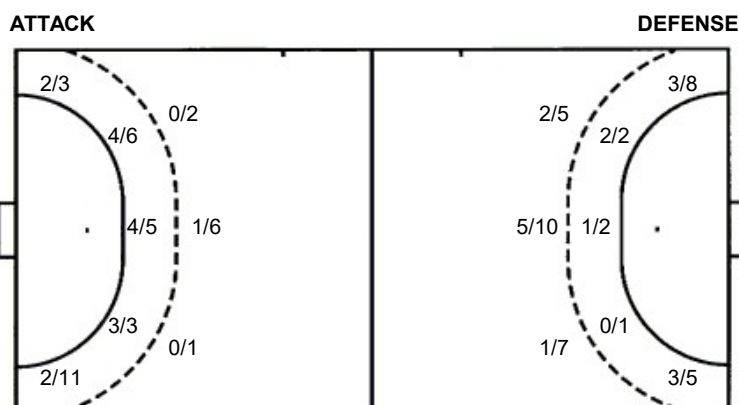

Women's Junior (U20) World Championship

Hungary (Debrecen)

Preliminary round - Group B

Match Team Statistics

Match No. 30

P.R. of China 23 - 27 Chile

(17 - 12) (6 - 15)

5.7.2018. 14:00

Attendance: 70

Fonix Sports hall

Referees: Khalid Shakir Hussein (IRQ) / Fadhi Kadhim Imran (IRQ)

Shot distribution by player

1 F. Parra

		1/2
1/1		
	0/1	

2 post 1 block

2 R. Gomez

2/2		
2/2	1/1	4/4

3 F. Alvarez

1/1		
1/1		
1/2		

1 block

4 V. Sepulveda

1/2	1/1	1/1
1/1		
1/1	2/2	1/1

4 miss.

5 R. Ramirez

		1/1

2 miss.

8 J. Araya

9 C. Sepulveda

10 S. Alarcon

0/1	1/1	0/1
	0/1	

11 C. Castro

	1/1	

1 post 2 miss.

14 C. Moreno

	1/1	0/1

1 miss.

15 V. Perez

1/1		

1 miss.

18 E. Ramirez

25 P. Pacheco

1 miss.

TOTAL

2/3	1/1	3/4
5/6	1/1	0/1
5/6	5/7	5/6

3 post 11 miss. 2 block

Saves distribution goalkeepers

16 M. Cortez

0/2	2/4	2/5
3/4		2/3
5/9	1/3	0/2

23 E. Godoy

	0/1	0/2
		0/2
		0/1

TOTAL

0/2	2/5	2/7
3/4		2/5
5/9	1/3	0/3

Shots by position

7m 9/11
Fastbreak 1/4
Breakthrough 1/1

7m 2/3
Fastbreak 0/0
Breakthrough 4/6

Jersey number Tot. Total shooting 6m 6m (line) shooting 9m 9m shooting Wng. Wing shooting Fst. Fastbreak sh. 7m 7m penalty sh.
Brk. Breakthrough sh. As. Assists E7 Earned 7m pen. TF Technical Faults St. Steals 2m 2m punishments C7. Committed 7m
E2 Earned 2m pun. YC. Yellow cards RC Red cards BC Blue cards Blk. Blocks