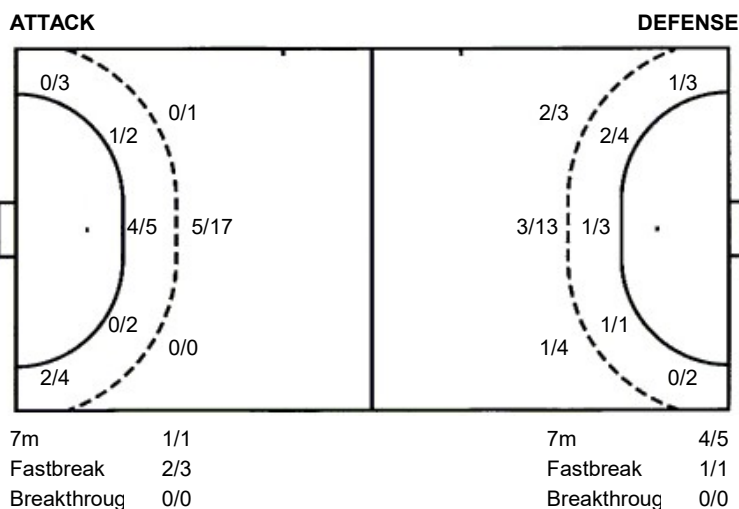

TOTAL

0/1	1/3	4/7
3/4	2/3	3/5
0/2	2/5	1/2

Shots by position

Jersey number Tot. Total shooting 6m 6m (line) shooting 9m 9m shooting Wng. Wing shooting Fst. Fastbreak sh. 7m 7m penalty sh.
 Brk. Breakthrough sh. As. Assists E7 Earned 7m pen. TF Technical Faults St. Steals 2m 2m punishments C7. Committed 7m
 E2 Earned 2m pun. YC. Yellow cards RC Red cards BC Blue cards Blk. Blocks