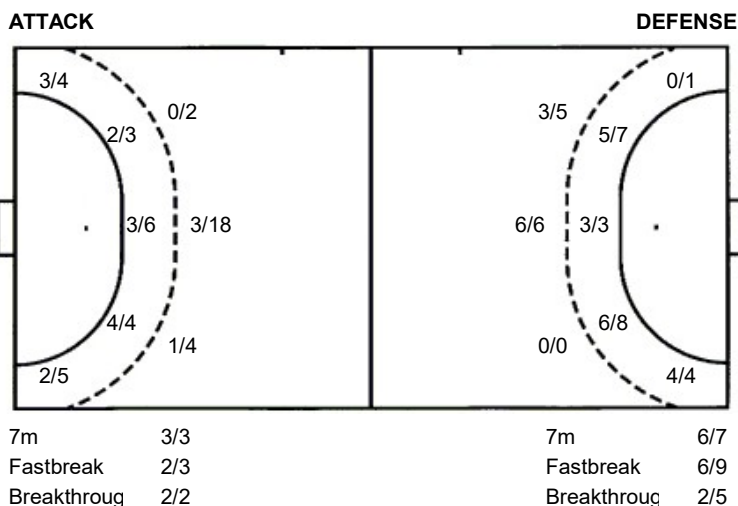

TOTAL

0/5	0/1	0/9
0/9	0/1	3/8
1/7	2/3	2/6

Shots by position

Jersey number Tot. Total shooting 6m 6m (line) shooting 9m 9m shooting Wng. Wing shooting Fst. Fastbreak sh. 7m 7m penalty sh.
 Brk. Breakthrough sh. As. Assists E7 Earned 7m pen. TF Technical Faults St. Steals 2m 2m punishments C7. Committed 7m
 E2 Earned 2m pun. YC. Yellow cards RC Red cards BC Blue cards Blk. Blocks