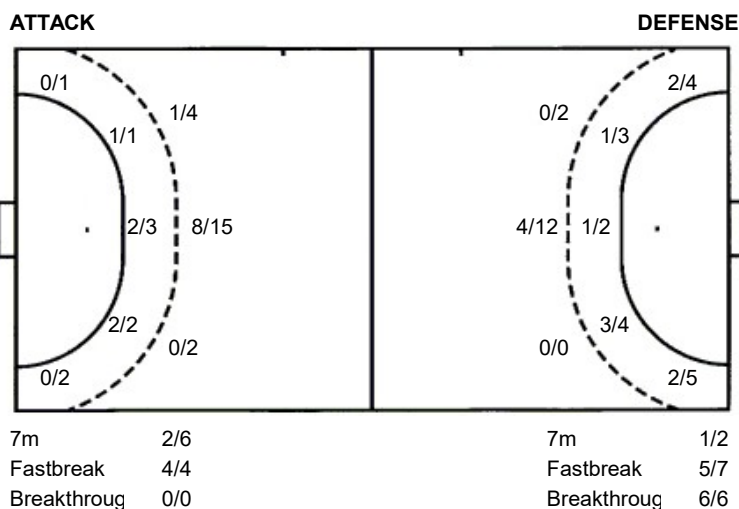

12 G. Rodrigues De Souza

87 R. Arruda

1/6	2/2	0/1
2/5	2/2	1/3
1/10	1/2	1/5

TOTAL

1/6	2/2	0/1
2/5	2/2	1/3
1/10	1/2	1/5

Shots by position

Jersey number Tot. Total shooting 6m 6m (line) shooting 9m 9m shooting Wng. Wing shooting Fst. Fastbreak sh. 7m 7m penalty sh.
 Brk. Breakthrough sh. As. Assists E7 Earned 7m pen. TF Technical Faults St. Steals 2m 2m punishments C7. Committed 7m
 E2 Earned 2m pun. YC. Yellow cards RC Red cards BC Blue cards Blk. Blocks