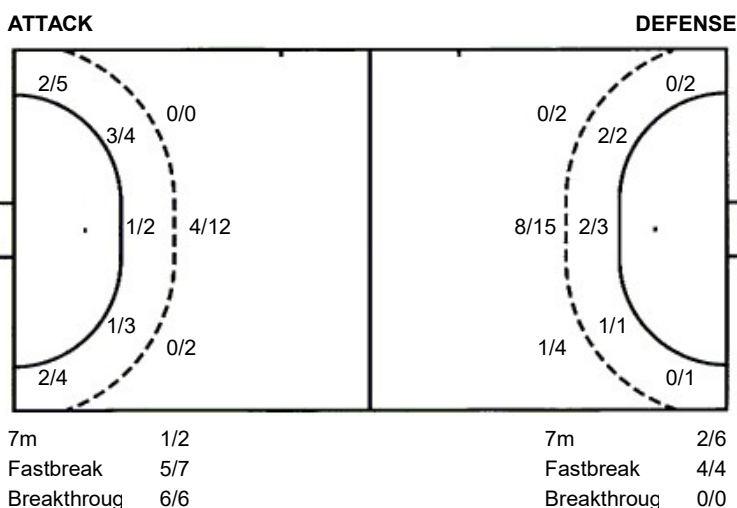

1/1		1/1
2/5	1/2	3/3
1/12	0/1	2/6

12 R. Alvern

TOTAL

1/1		1/1
2/5	1/2	3/3
1/12	0/1	2/6

Shots by position

Jersey number Tot. Total shooting 6m 6m (line) shooting 9m 9m shooting Wng. Wing shooting Fst. Fastbreak sh. 7m 7m penalty sh.
Brk. Breakthrough sh. As. Assists E7 Earned 7m pen. TF Technical Faults St. Steals 2m 2m punishments C7. Committed 7m
E2 Earned 2m pun. YC. Yellow cards RC Red cards BC Blue cards Blk. Blocks