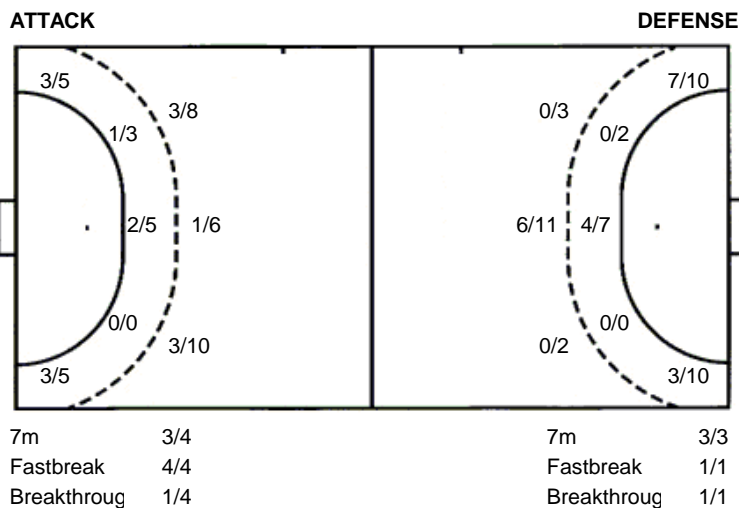

### Shots by position

#	Jersey number	Tot.	Total shooting	6m	6m (line) shooting	9m	9m shooting	Wng.	Wing shooting	Fst.	Fastbreak sh.	7m	7m penalty sh.
Brk.	Breakthrough sh.	As.	Assists	E7	Earned 7m pen.	TF	Technical Faults	St.	Steals	2m	2m punishments	C7.	Committed 7m
E2	Earned 2m pun.	YC.	Yellow cards	RC	Red cards	BC	Blue cards	Blk.	Blocks				