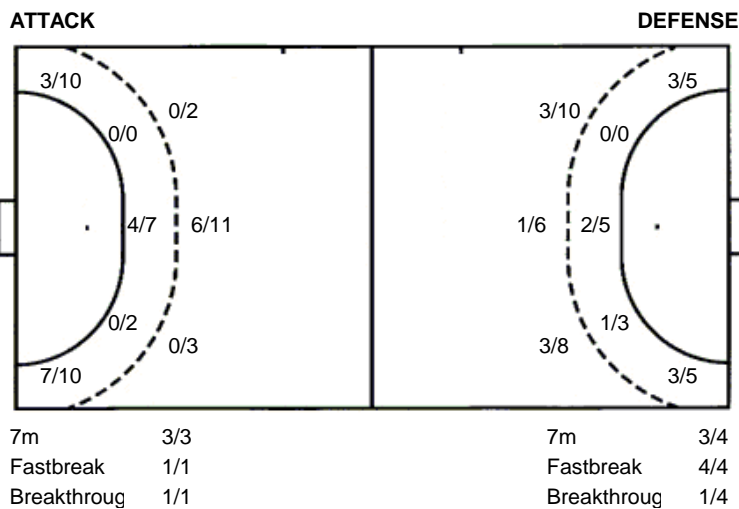

### Shots by position

#	Jersey number	Tot.	Total shooting	6m	6m (line) shooting	9m	9m shooting	Wng.	Wing shooting	Fst.	Fastbreak sh.	7m	7m penalty sh.
Brk.	Breakthrough sh.	As.	Assists	E7	Earned 7m pen.	TF	Technical Faults	St.	Steals	2m	2m punishments	C7.	Committed 7m
E2	Earned 2m pun.	YC.	Yellow cards	RC	Red cards	BC	Blue cards	Blk.	Blocks				